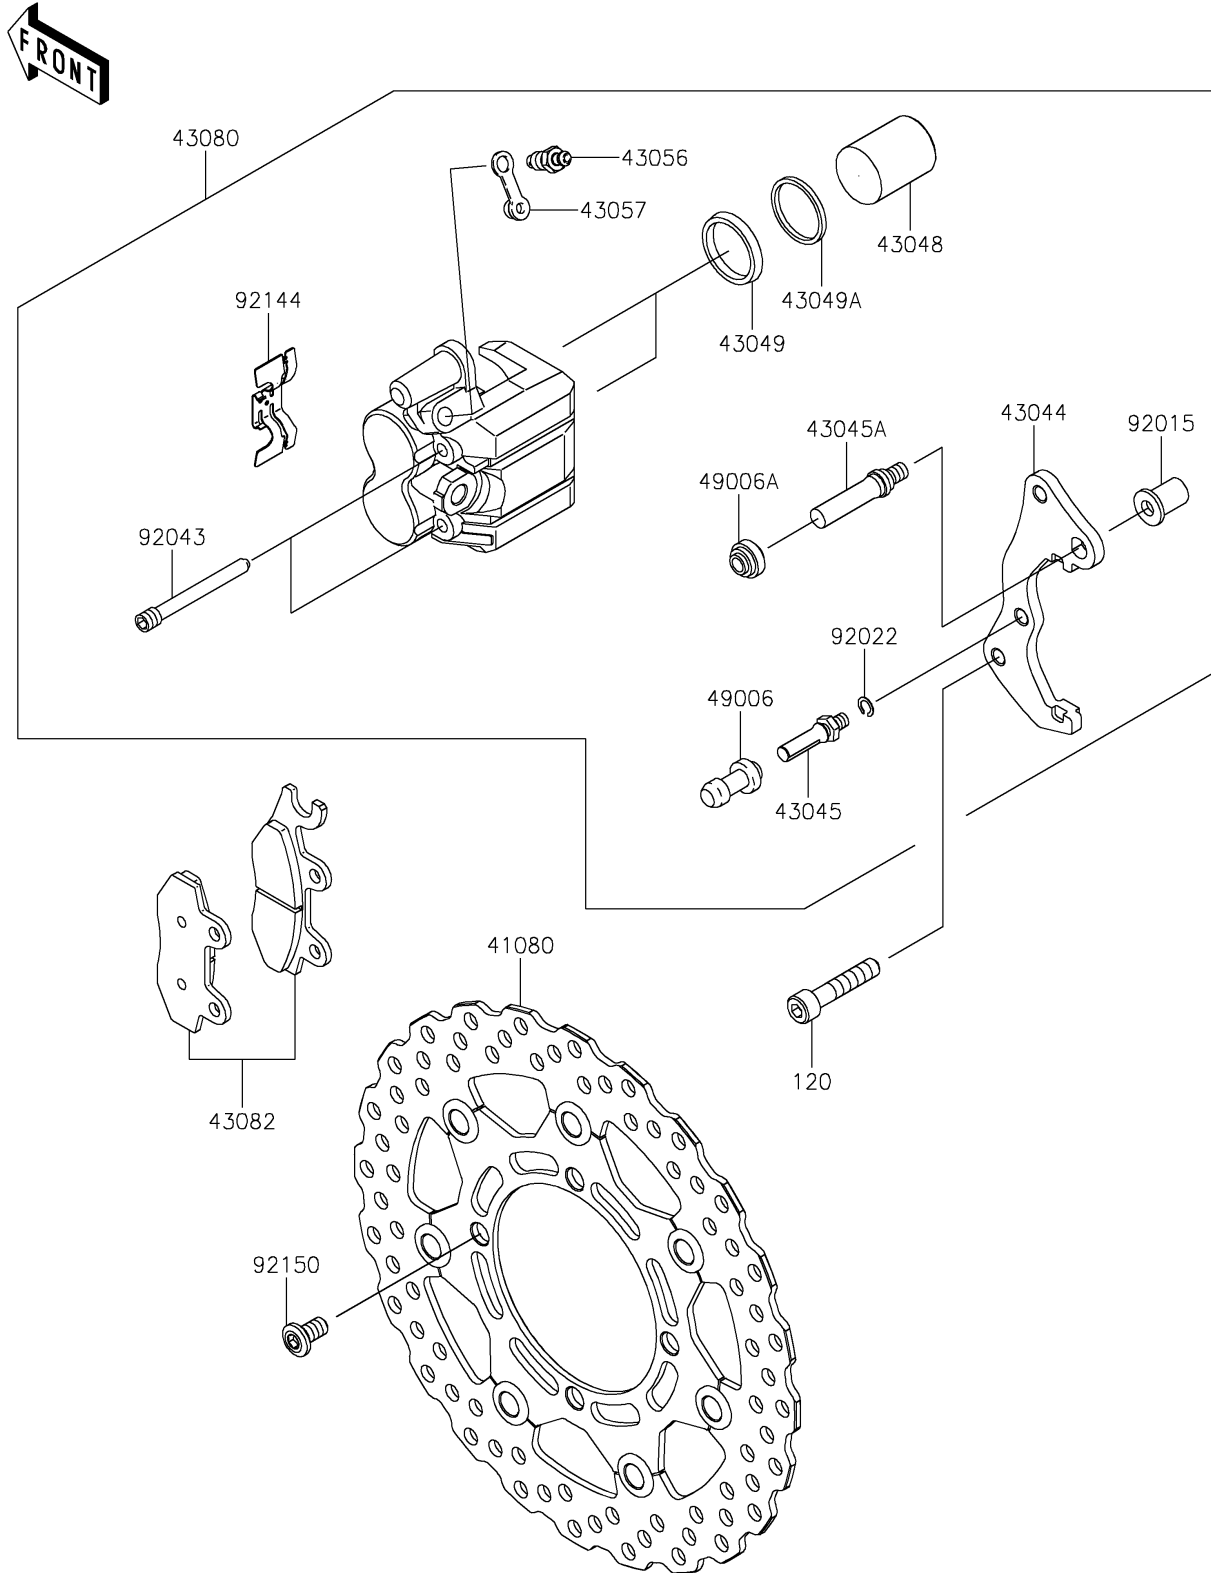

2021 KLX[®] 300R

PARTS DIAGRAM

Front Brake

F2292

2021 KLX[®]300R

PARTS LIST

Front Brake

Kawasaki

Let the Good Times Roll[®]

ITEM NAME

PART NUMBER

QUANTITY
