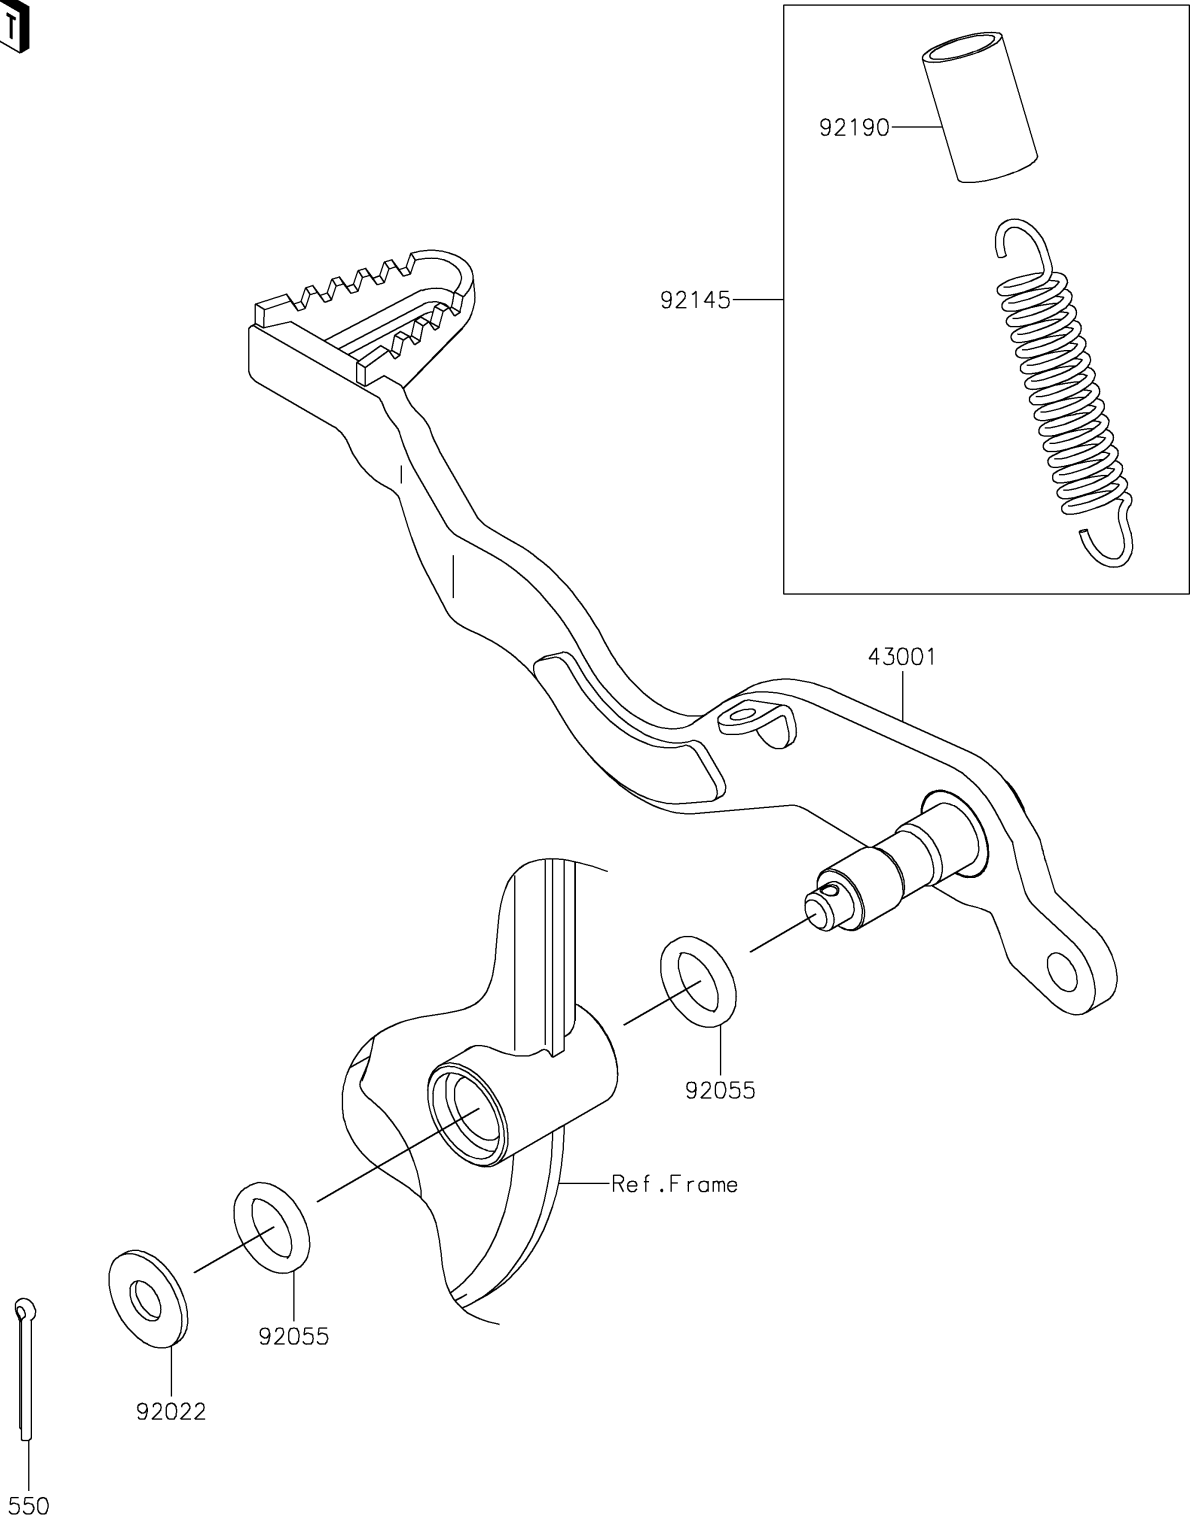

2021 KLX[®]300R

PARTS DIAGRAM

Brake Pedal

F2260

2021 KLX[®]300R

PARTS LIST

Brake Pedal

Kawasaki

Let the Good Times Roll[®]

ITEM NAME

PART NUMBER

QUANTITY
