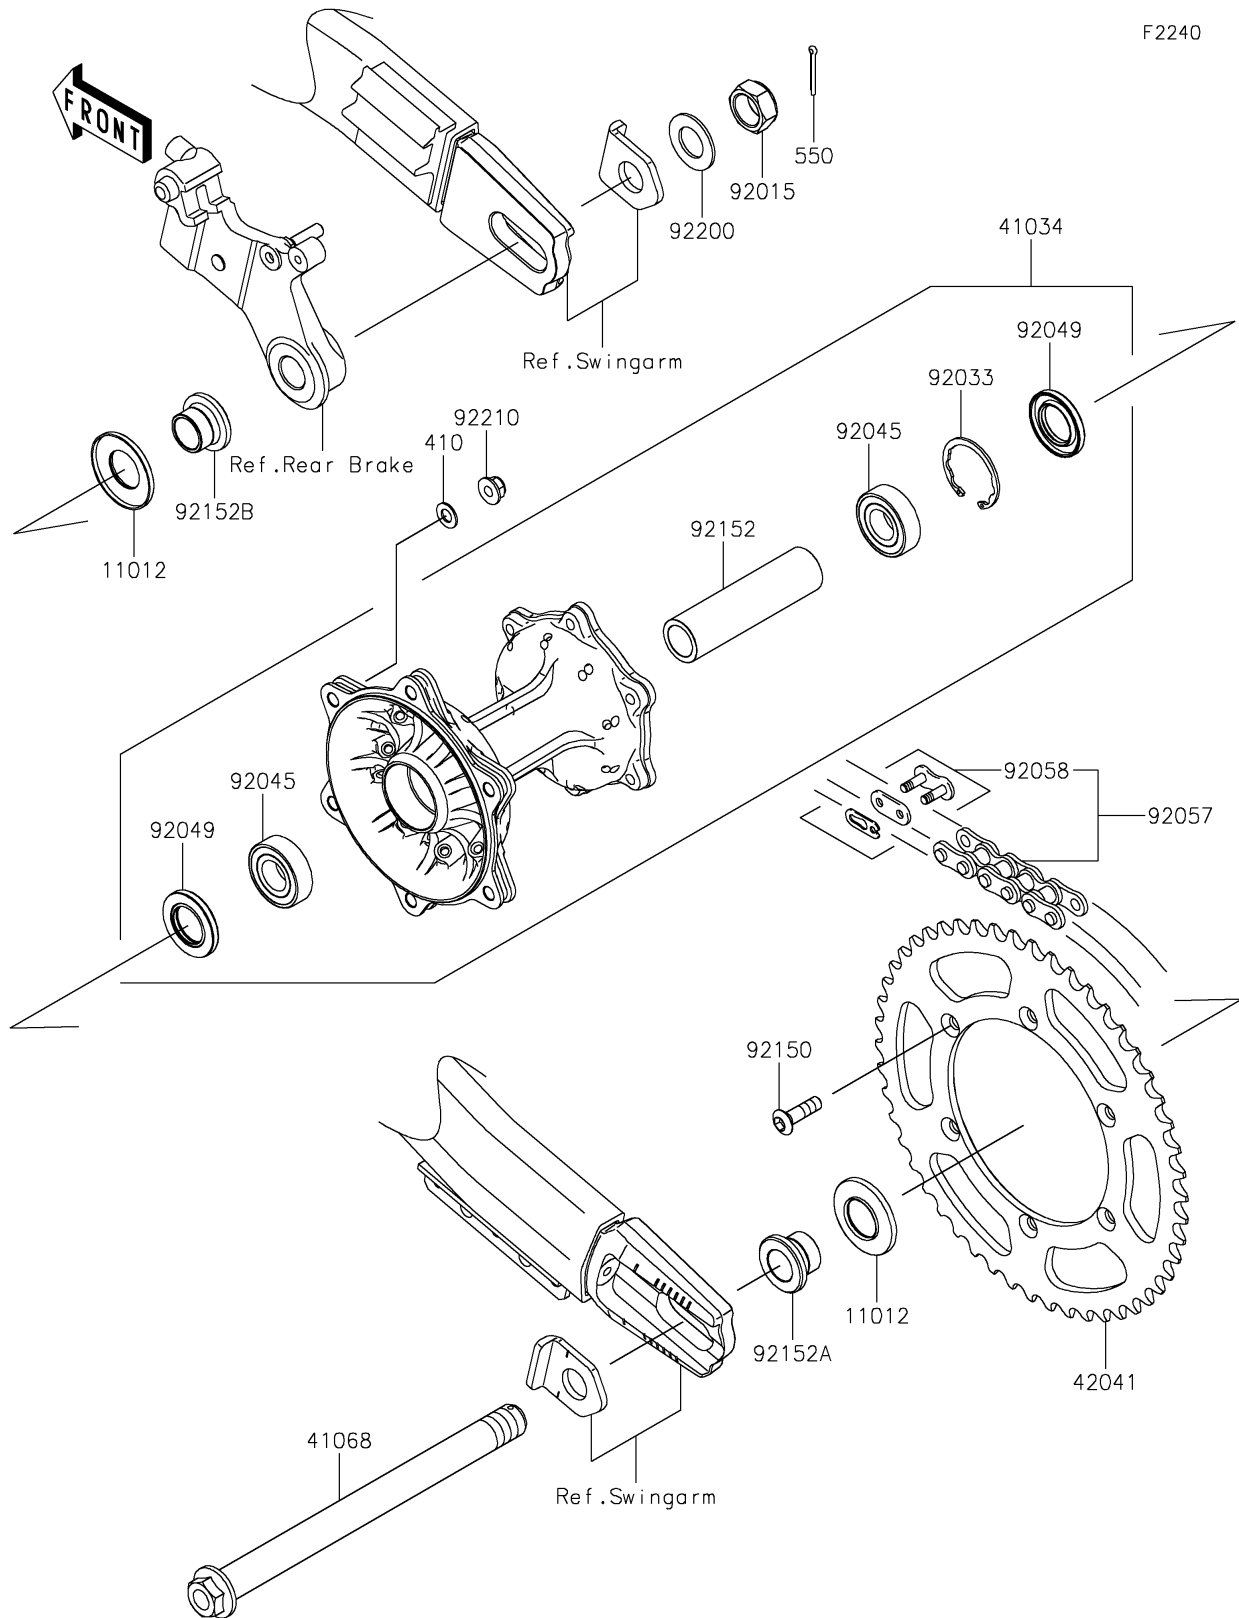

2021 KLX[®]300R

PARTS DIAGRAM

Rear Hub

2021 KLX[®]300R

PARTS LIST

Rear Hub

ITEM NAME

PART NUMBER

QUANTITY
