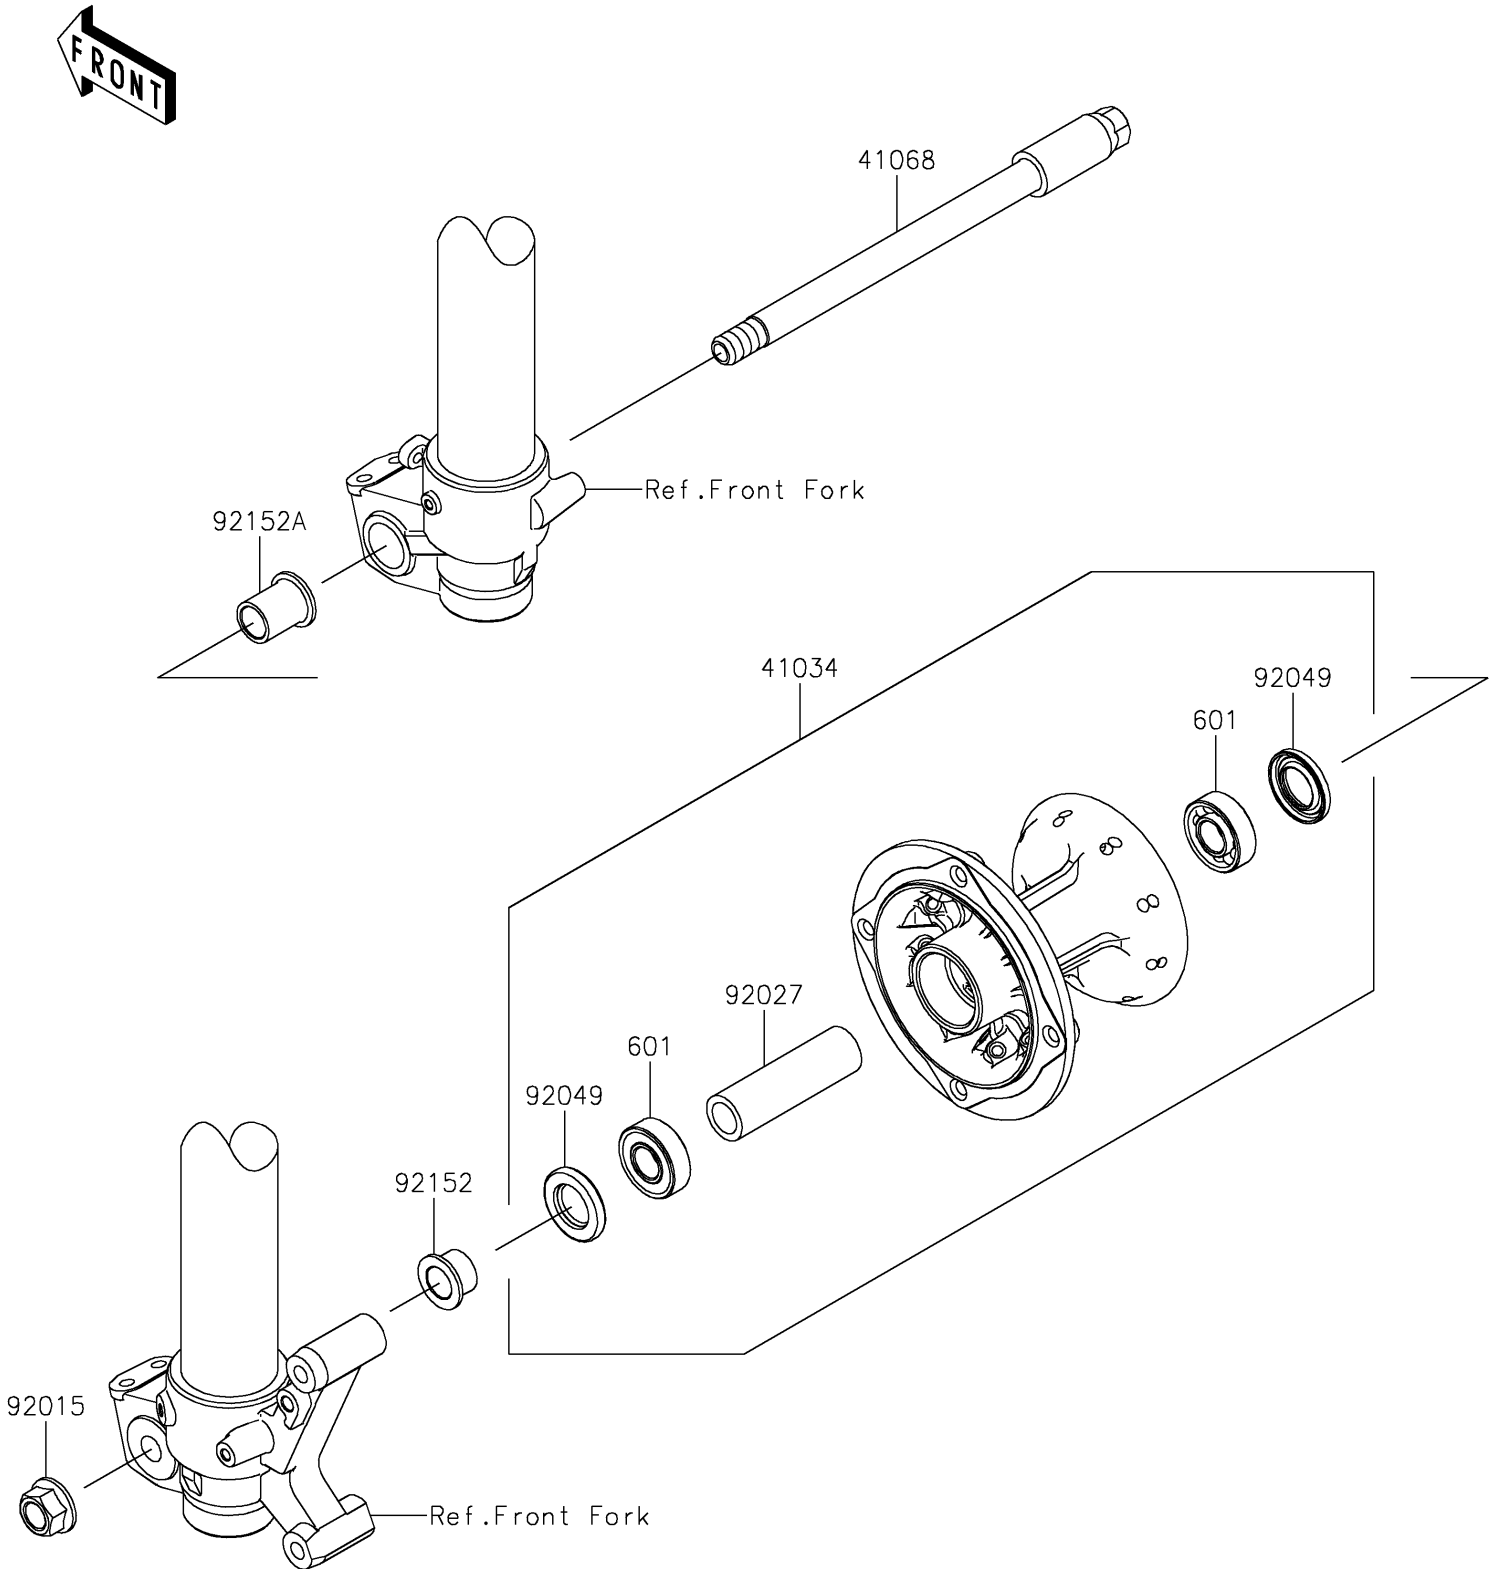

2021 KLX[®]300R

PARTS DIAGRAM

Front Hub

F2230

2021 KLX[®]300R

PARTS LIST

Front Hub

ITEM NAME

PART NUMBER

QUANTITY
