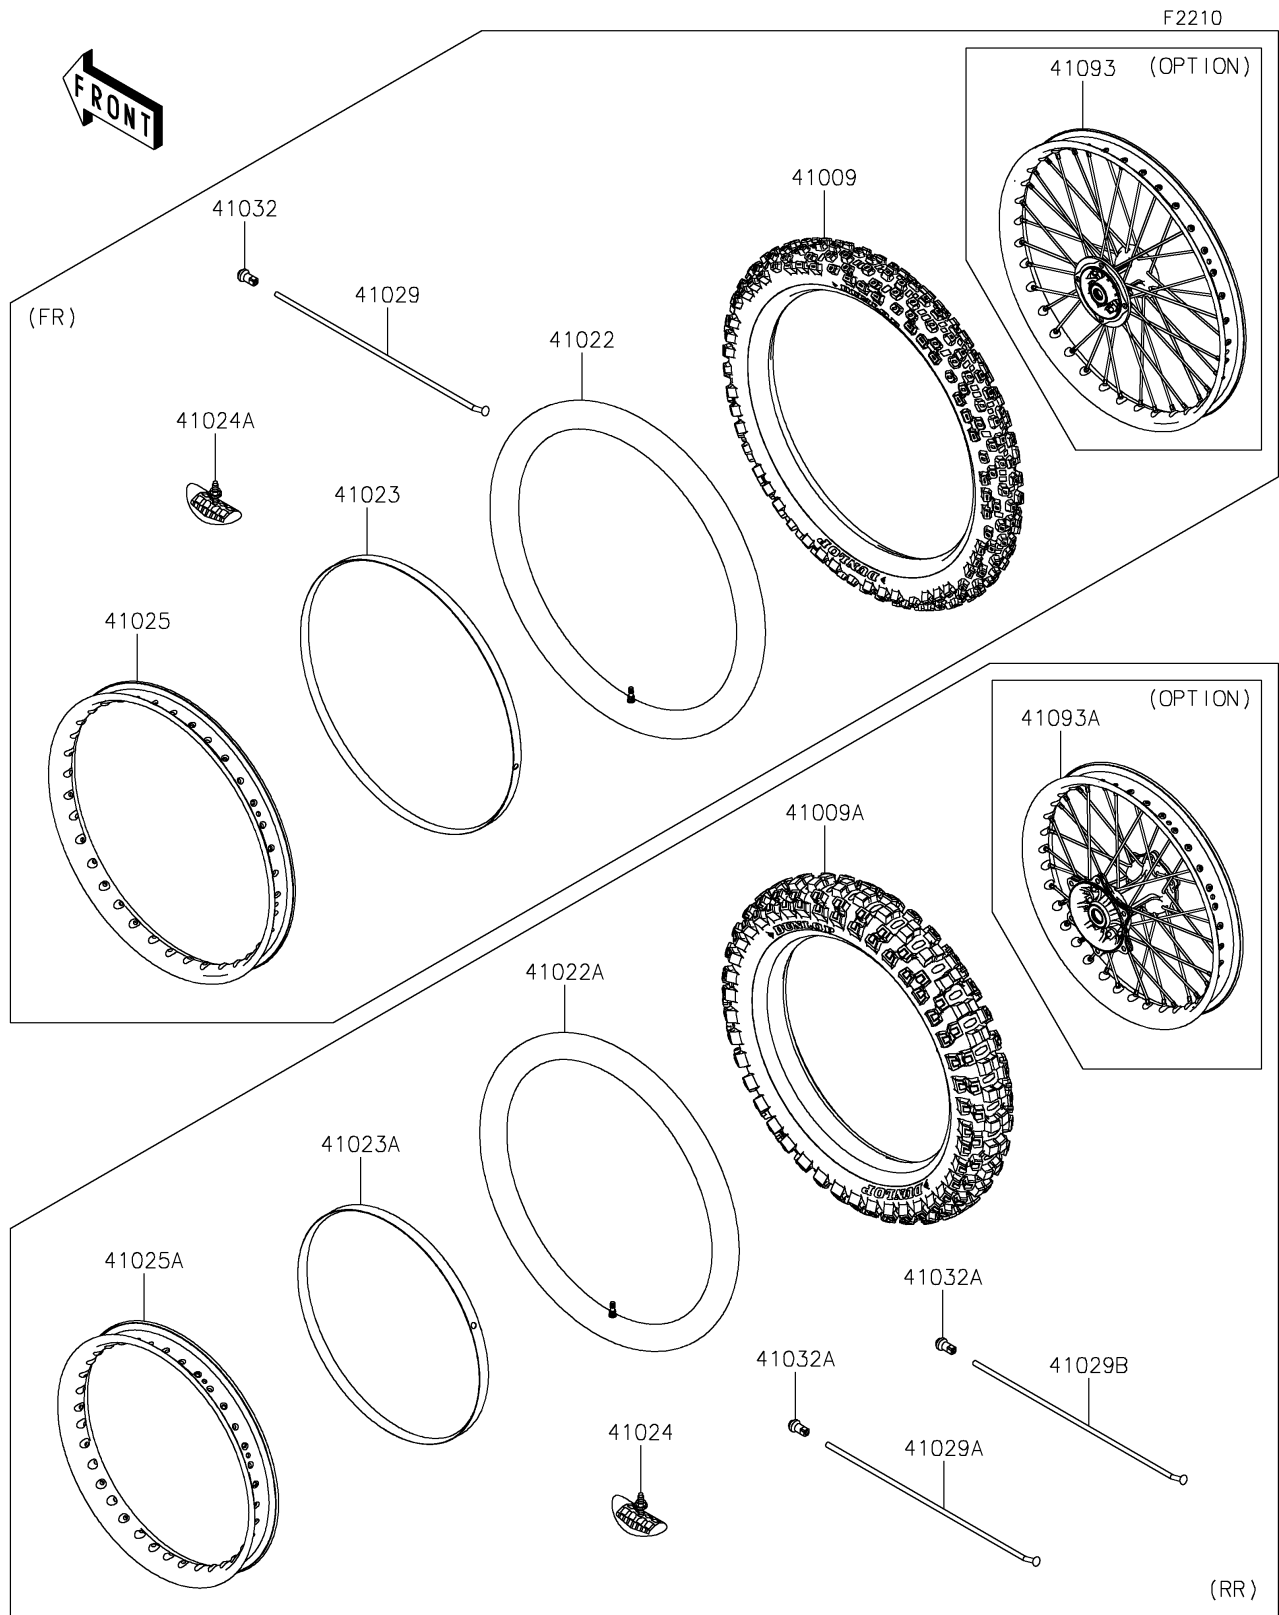

2021 KLX[®]300R

PARTS DIAGRAM

Wheels/Tires

2021 KLX[®]300R

PARTS LIST

Wheels/Tires

Kawasaki

Let the Good Times Roll[®]

ITEM NAME

PART NUMBER

QUANTITY
