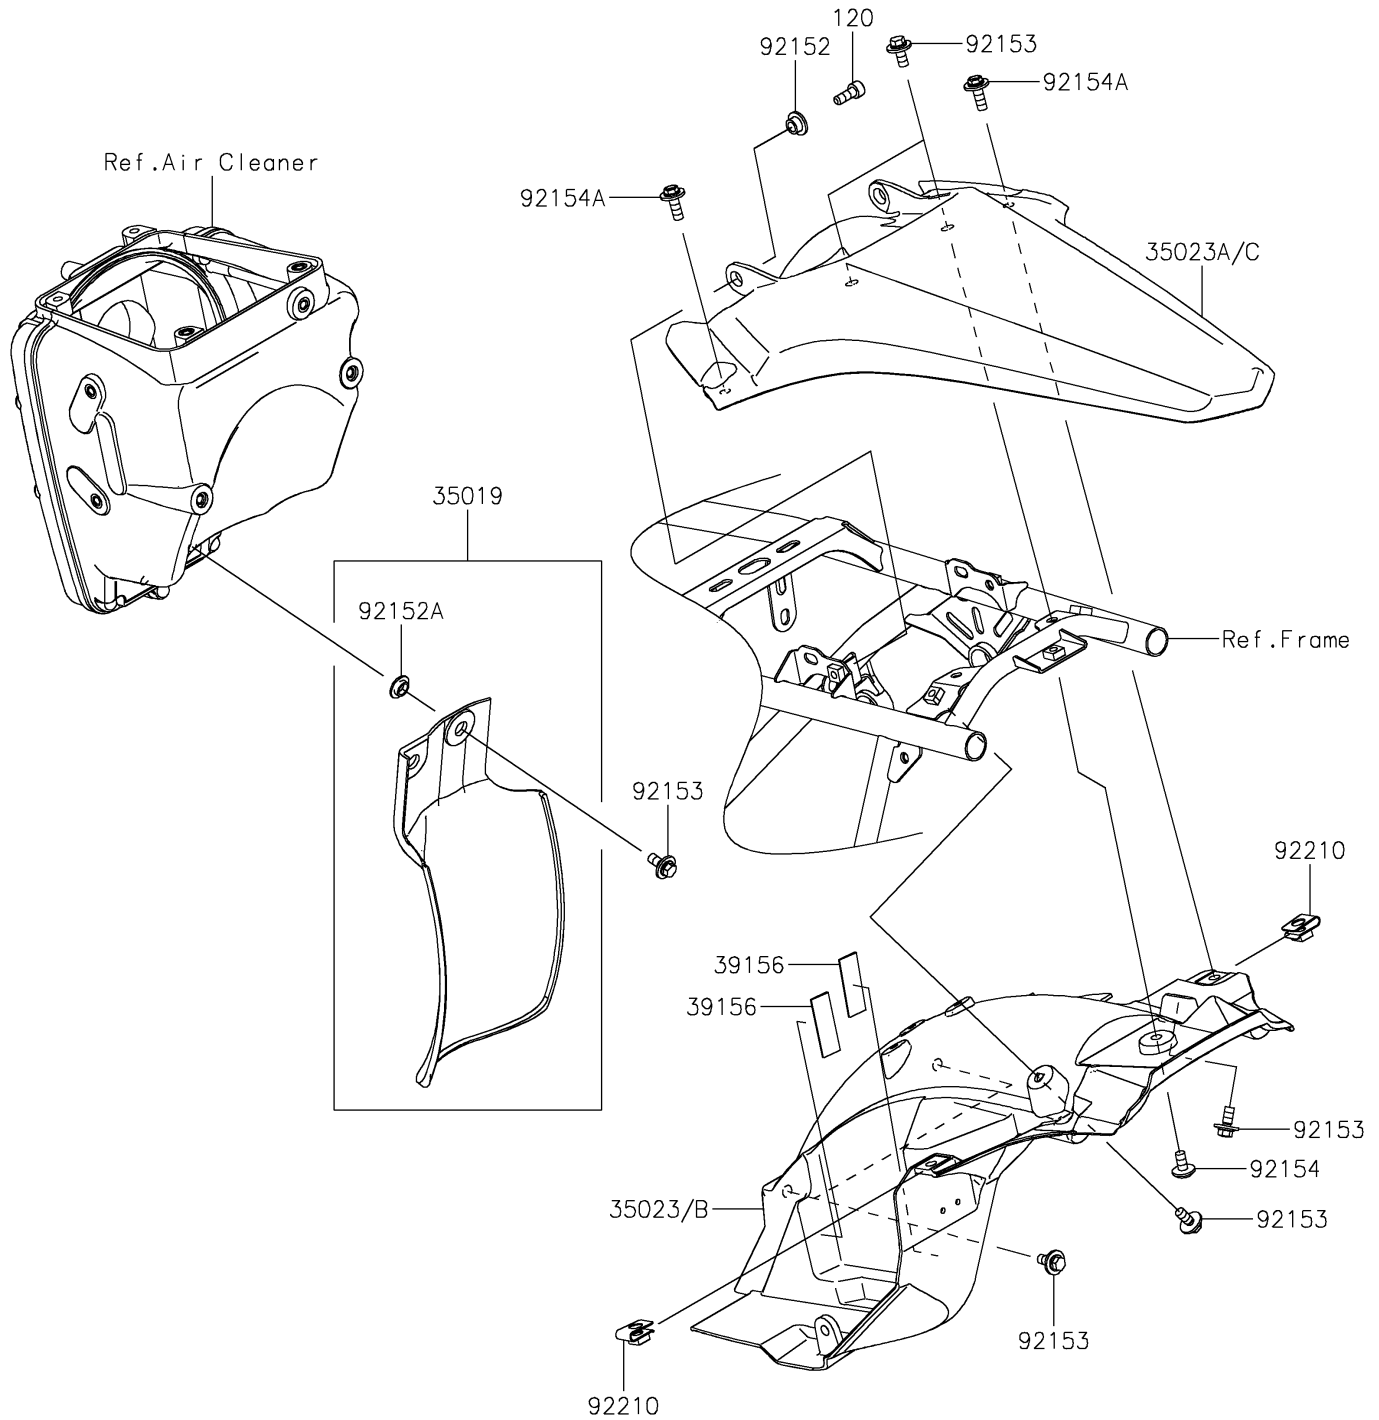

2021 KLX[®]300R

PARTS DIAGRAM

Rear Fender(s)

F2172

2021 KLX[®]300R

PARTS LIST

Rear Fender(s)

ITEM NAME

PART NUMBER

QUANTITY
