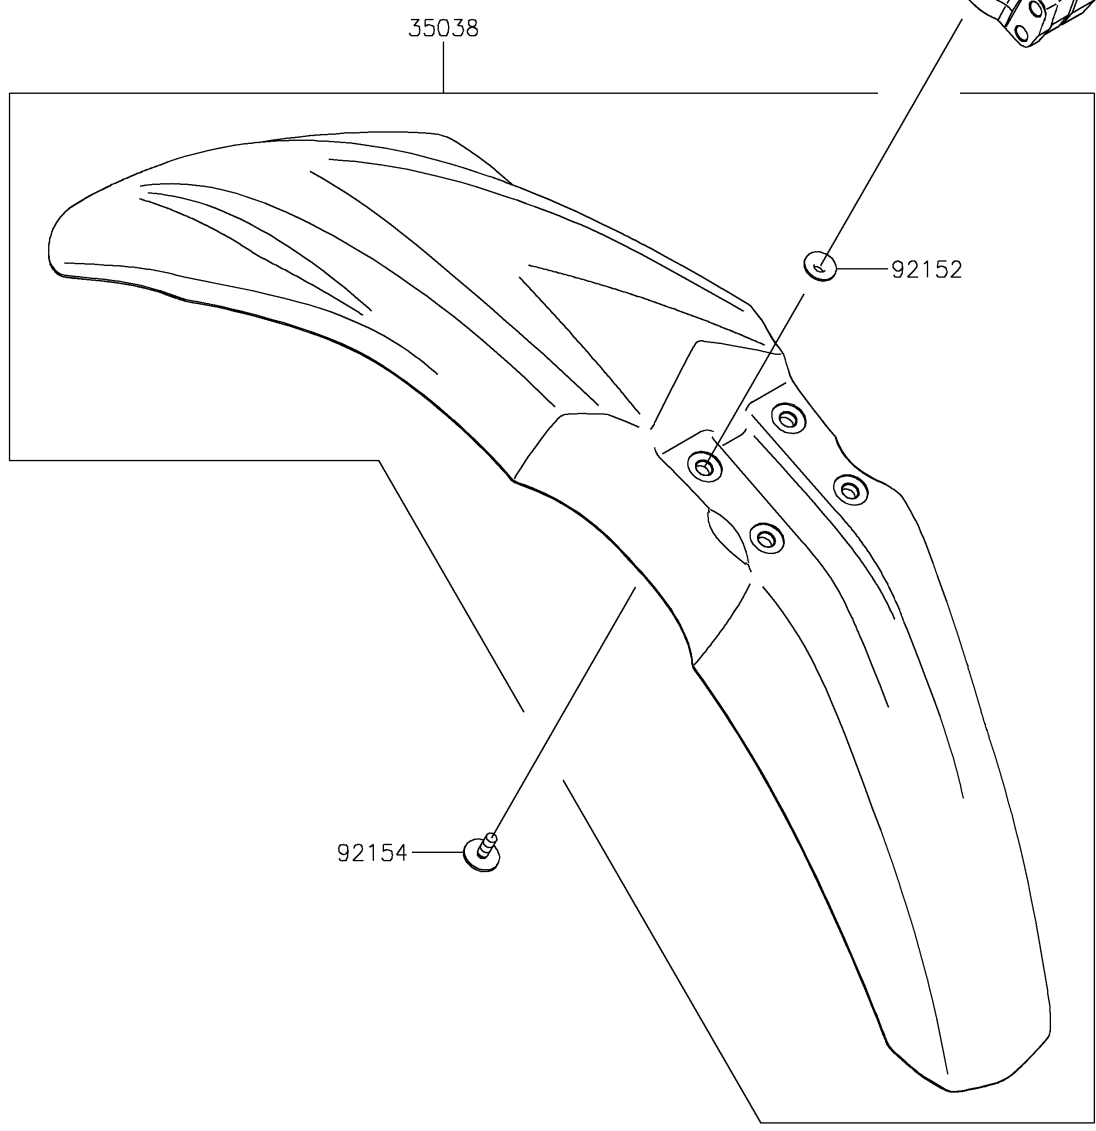

2021 KLX[®]300R

PARTS DIAGRAM

Front Fender(s)

F2171

35038

Ref. Front Fork

92152

92154

2021 KLX[®]300R

PARTS LIST

Front Fender(s)

Kawasaki

Let the Good Times Roll[®]

ITEM NAME

PART NUMBER

QUANTITY
