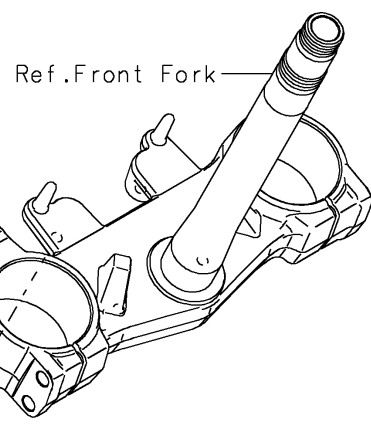

2021 KLX[®]300R

PARTS DIAGRAM

Front Fender(s)

F2171

35038

Ref. Front Fork

92152

92154

2021 KLX[®]300R

PARTS LIST

Front Fender(s)

Kawasaki

Let the Good Times Roll[®]

ITEM NAME

PART NUMBER

QUANTITY
