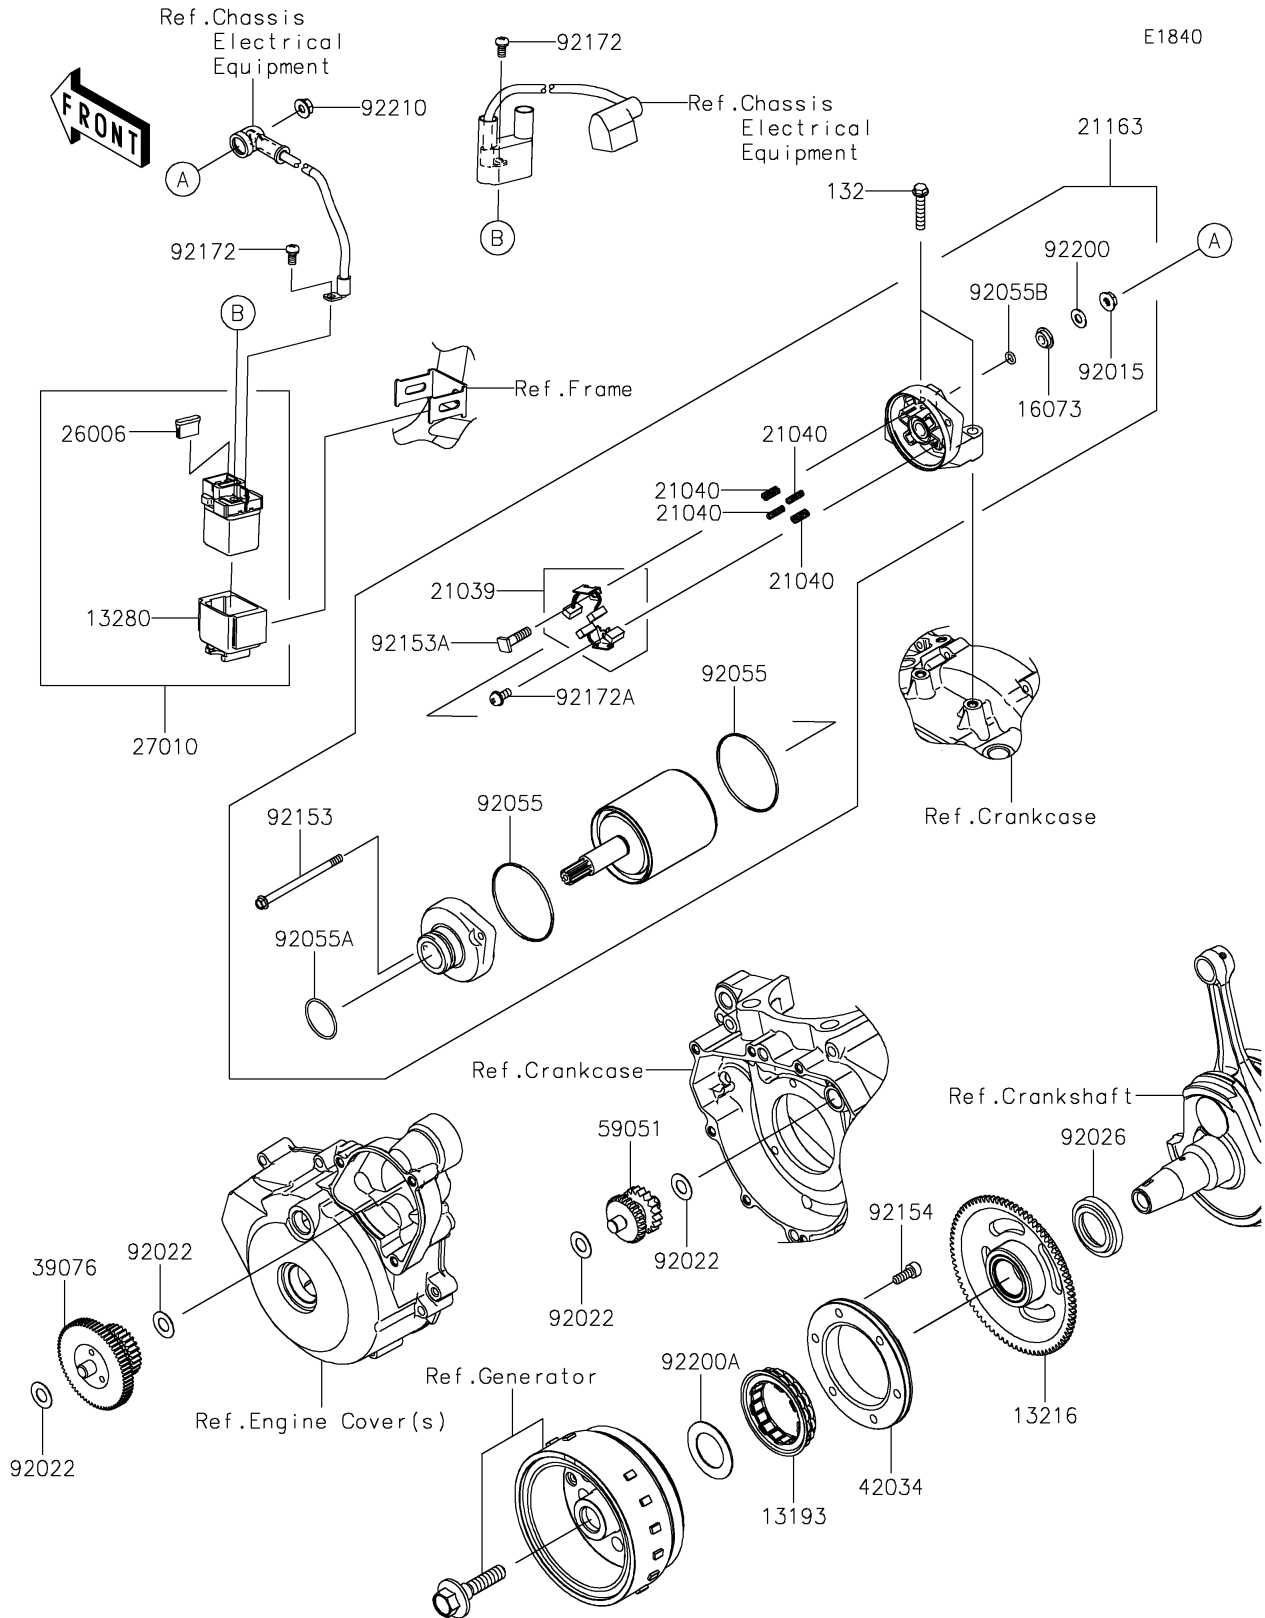

2021 KLX[®]300R

PARTS DIAGRAM

Starter Motor

2021 KLX[®]300R

PARTS LIST

Starter Motor

Kawasaki

Let the Good Times Roll[®]

ITEM NAME

PART NUMBER

QUANTITY
