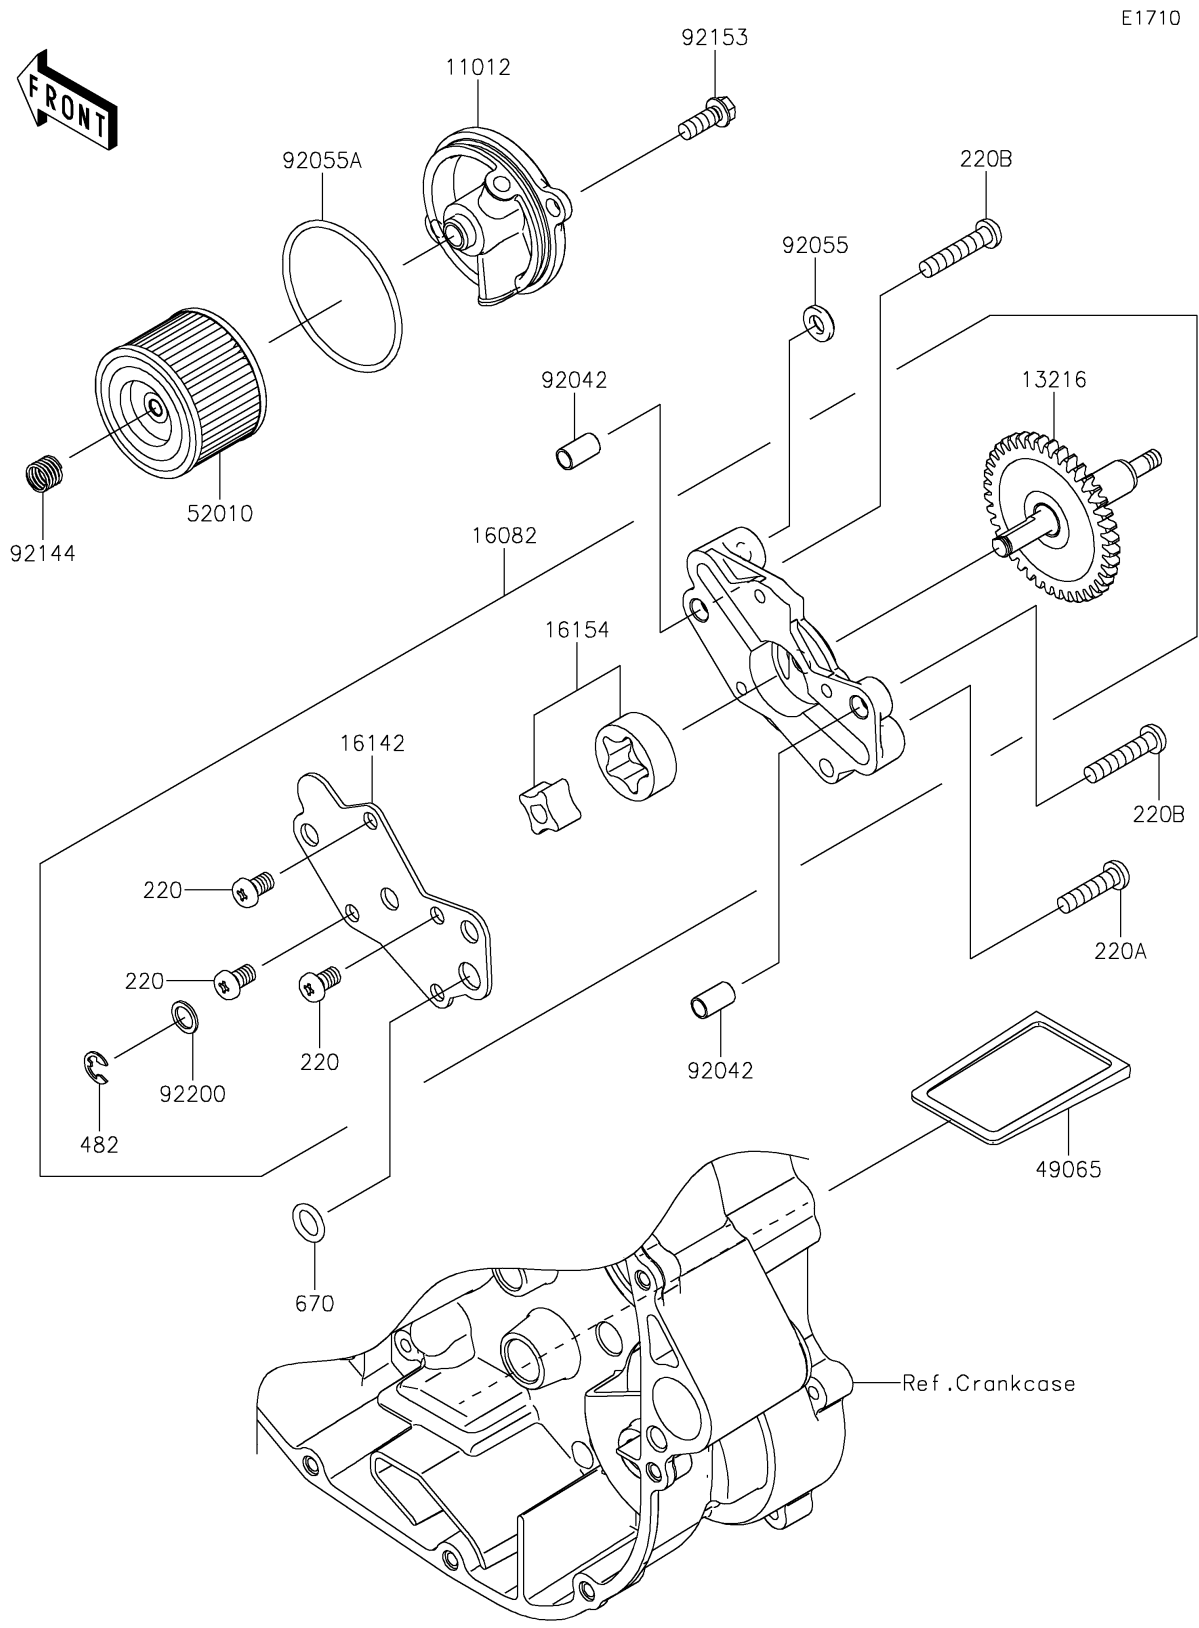

2021 KLX[®]300R

PARTS DIAGRAM

Oil Pump

E1710

2021 KLX[®]300R

PARTS LIST

Oil Pump

ITEM NAME

PART NUMBER

QUANTITY
