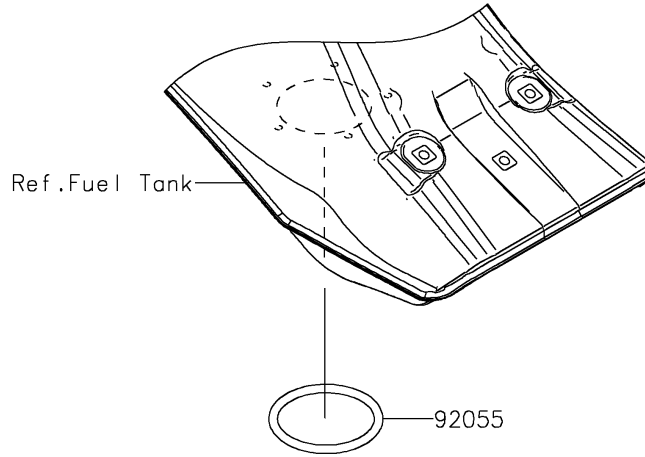

2021 KLX[®]300R

PARTS DIAGRAM

Fuel Pump

E1520

2021 KLX[®]300R

PARTS LIST

Fuel Pump

ITEM NAME

PART NUMBER

QUANTITY
