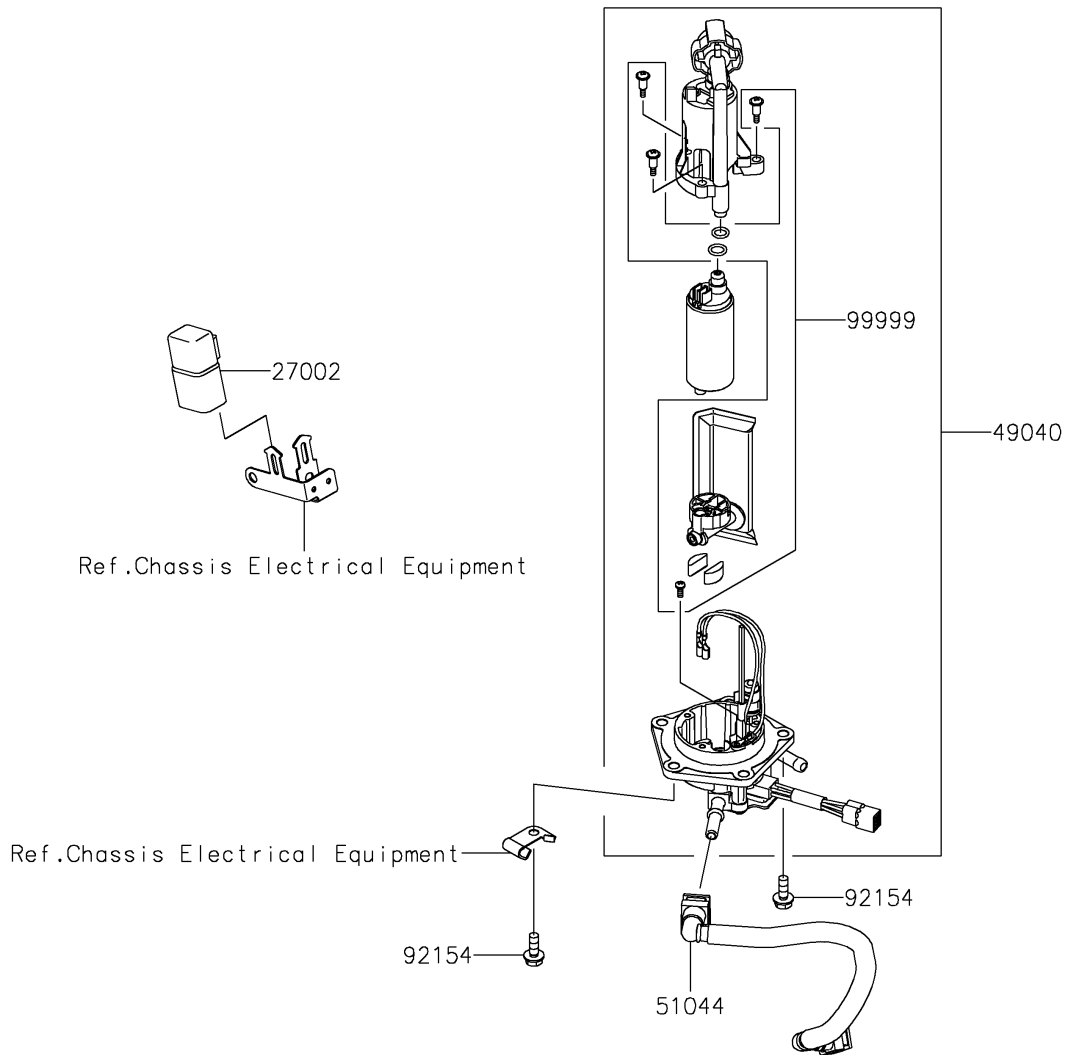

2021 KLX[®]300R

PARTS DIAGRAM

Fuel Pump

E1520

2021 KLX[®]300R

PARTS LIST

Fuel Pump

ITEM NAME

PART NUMBER

QUANTITY
