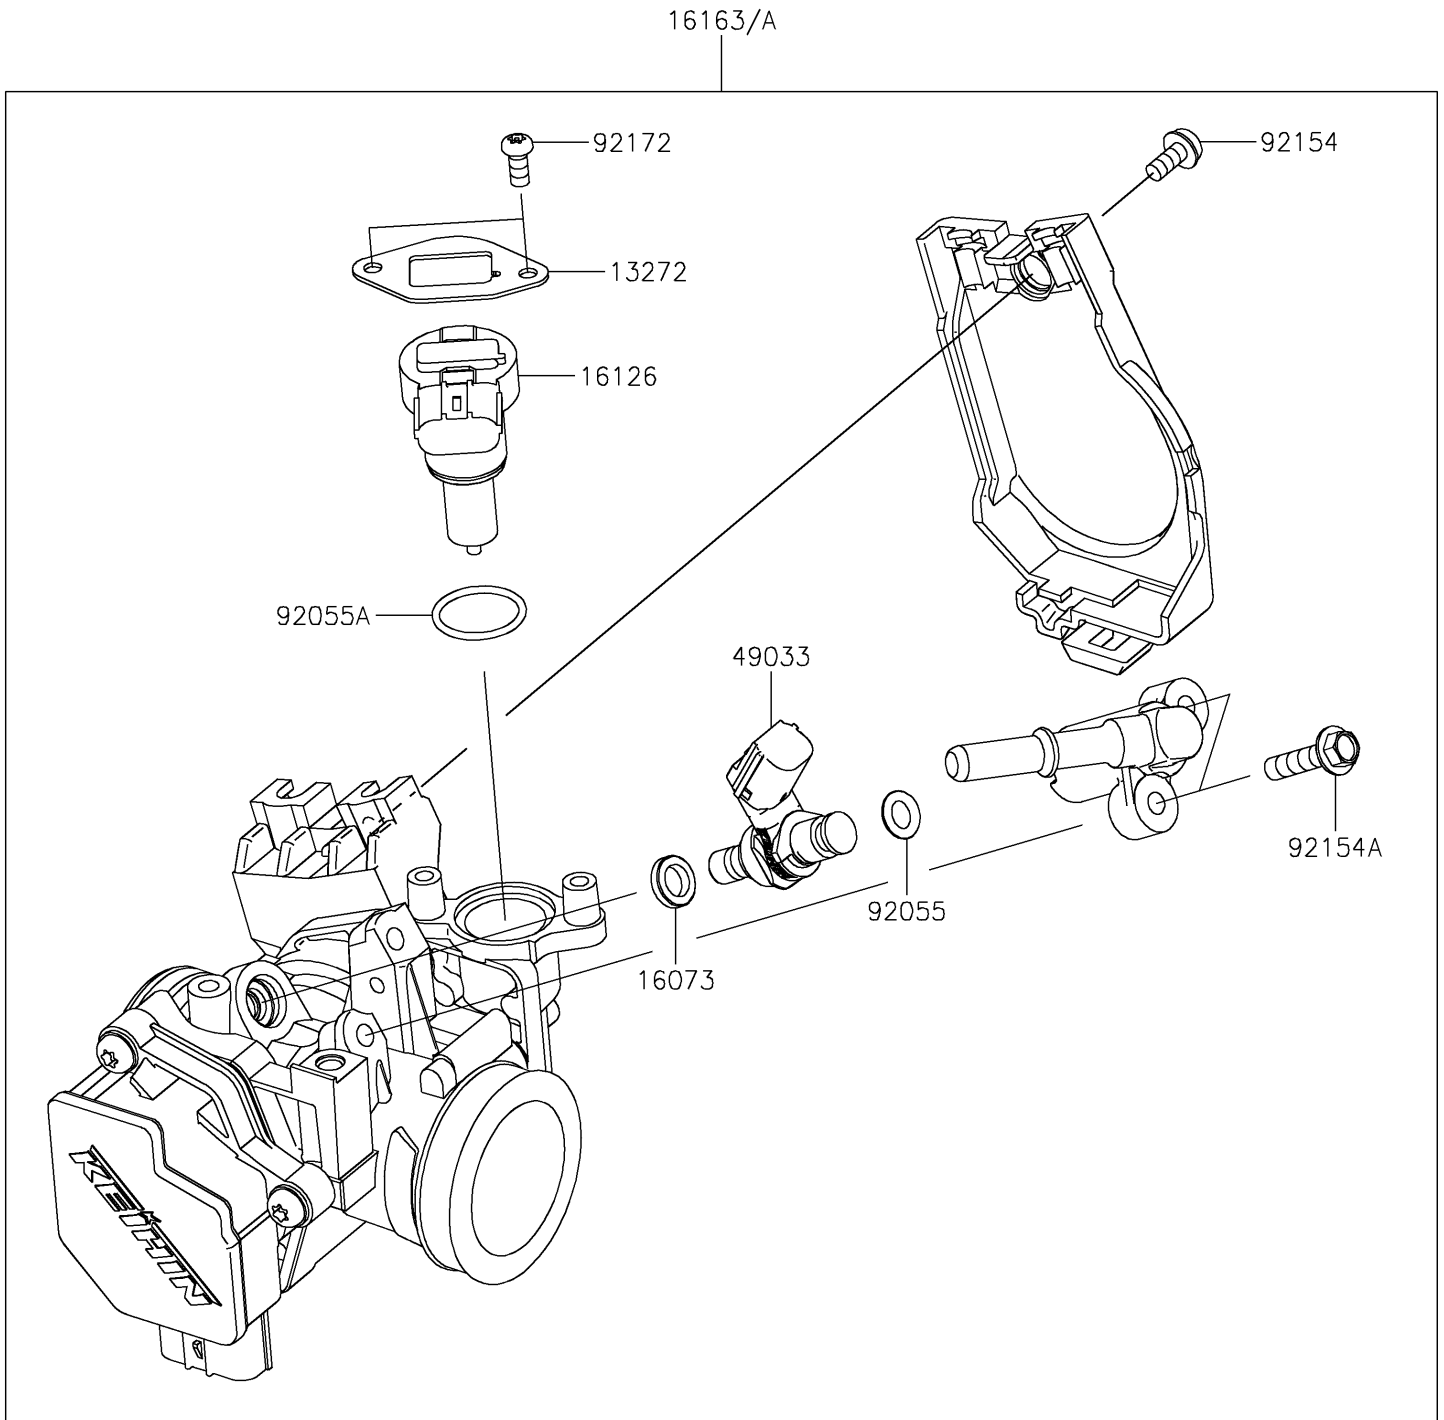

2021 KLX[®] 300R

PARTS DIAGRAM

Throttle

E1510

2021 KLX[®]300R

PARTS LIST

Throttle

Kawasaki

Let the Good Times Roll[®]

ITEM NAME

PART NUMBER

QUANTITY
