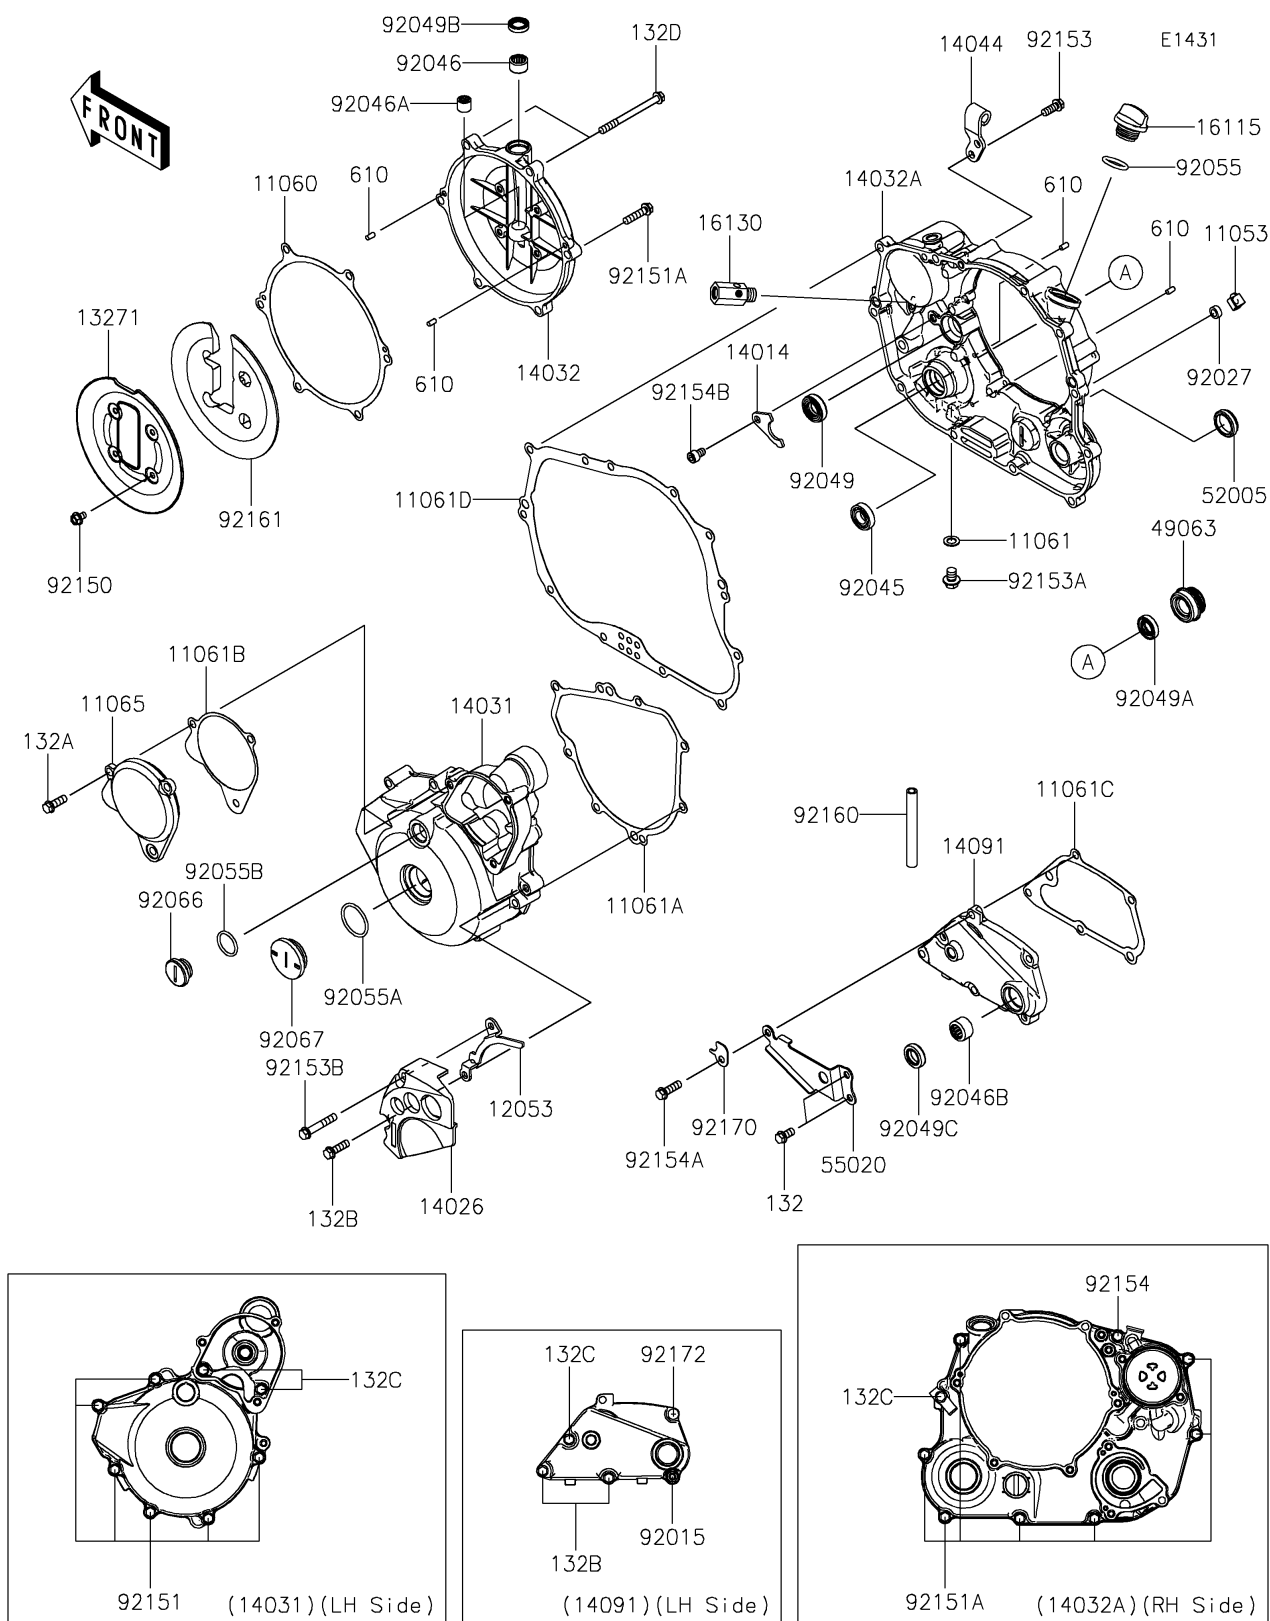

2021 KLX[®]300R

Kawasaki
Let the Good Times Roll[®]

PARTS DIAGRAM

Engine Cover(s)

2021 KLX[®]300R

PARTS LIST

Engine Cover(s)

Kawasaki

Let the Good Times Roll[®]

ITEM NAME

PART NUMBER

QUANTITY
