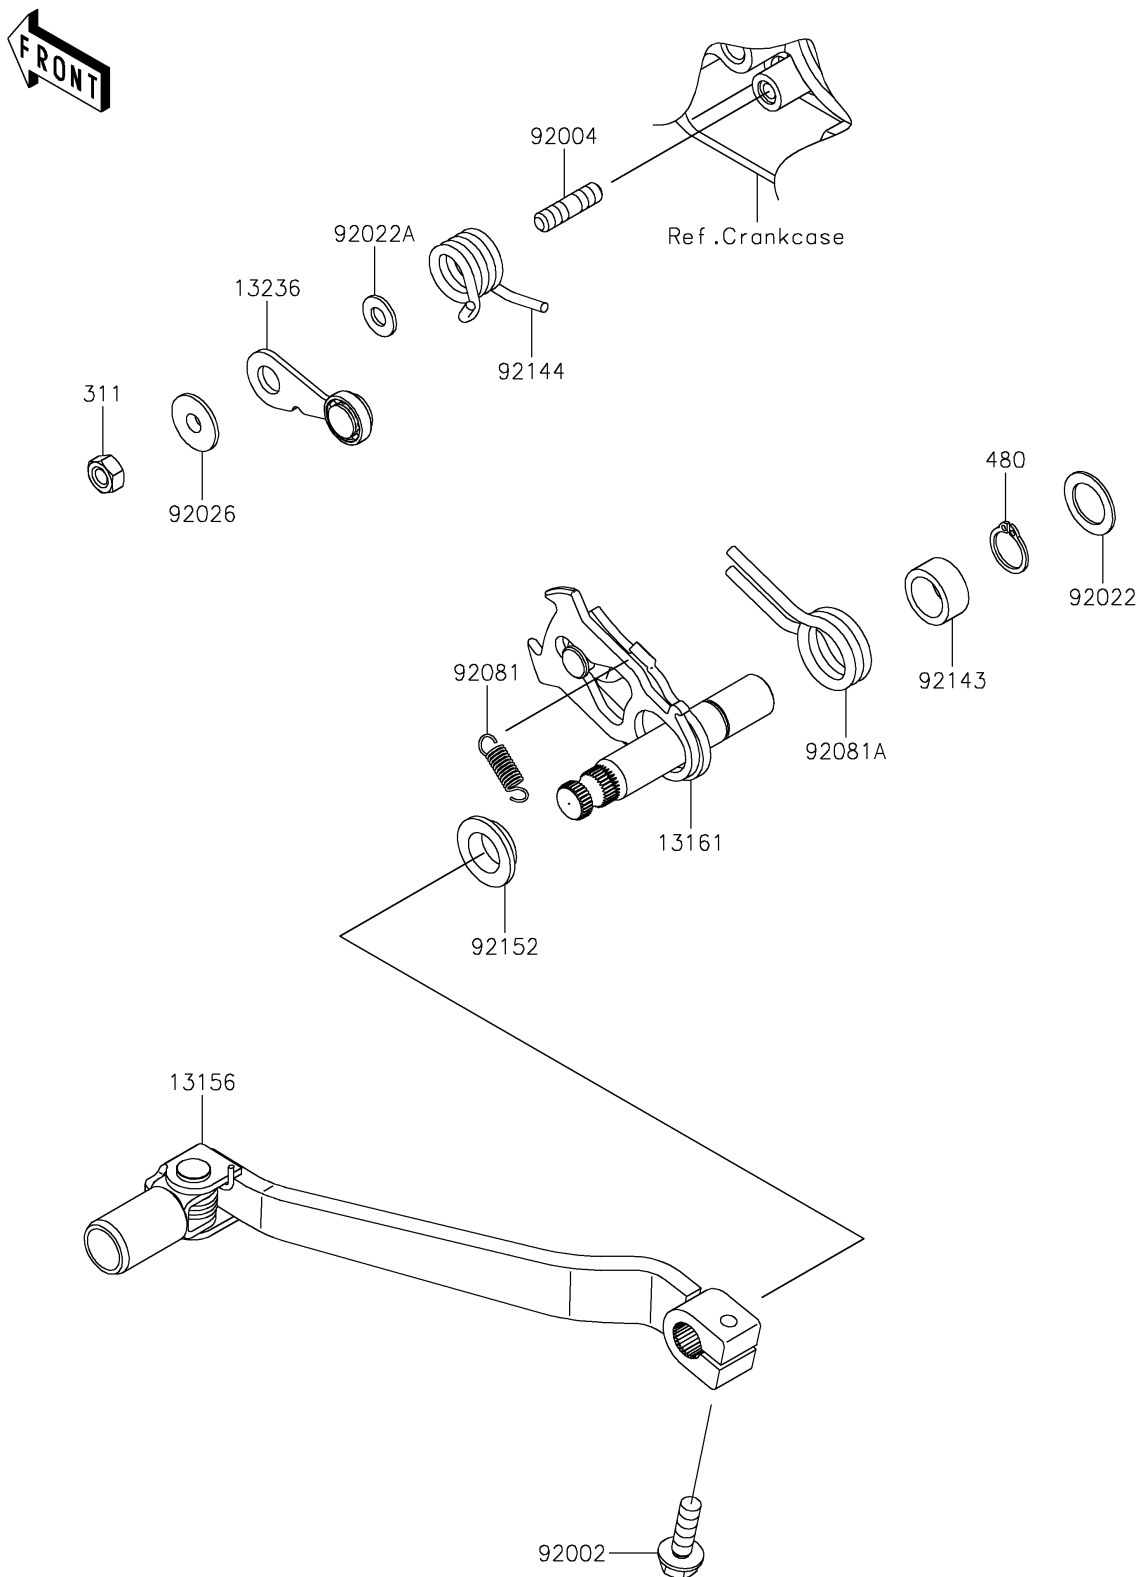

2021 KLX[®] 300R

PARTS DIAGRAM

Gear Change Mechanism

E1370

2021 KLX[®]300R

PARTS LIST

Gear Change Mechanism

ITEM NAME

PART NUMBER

QUANTITY
