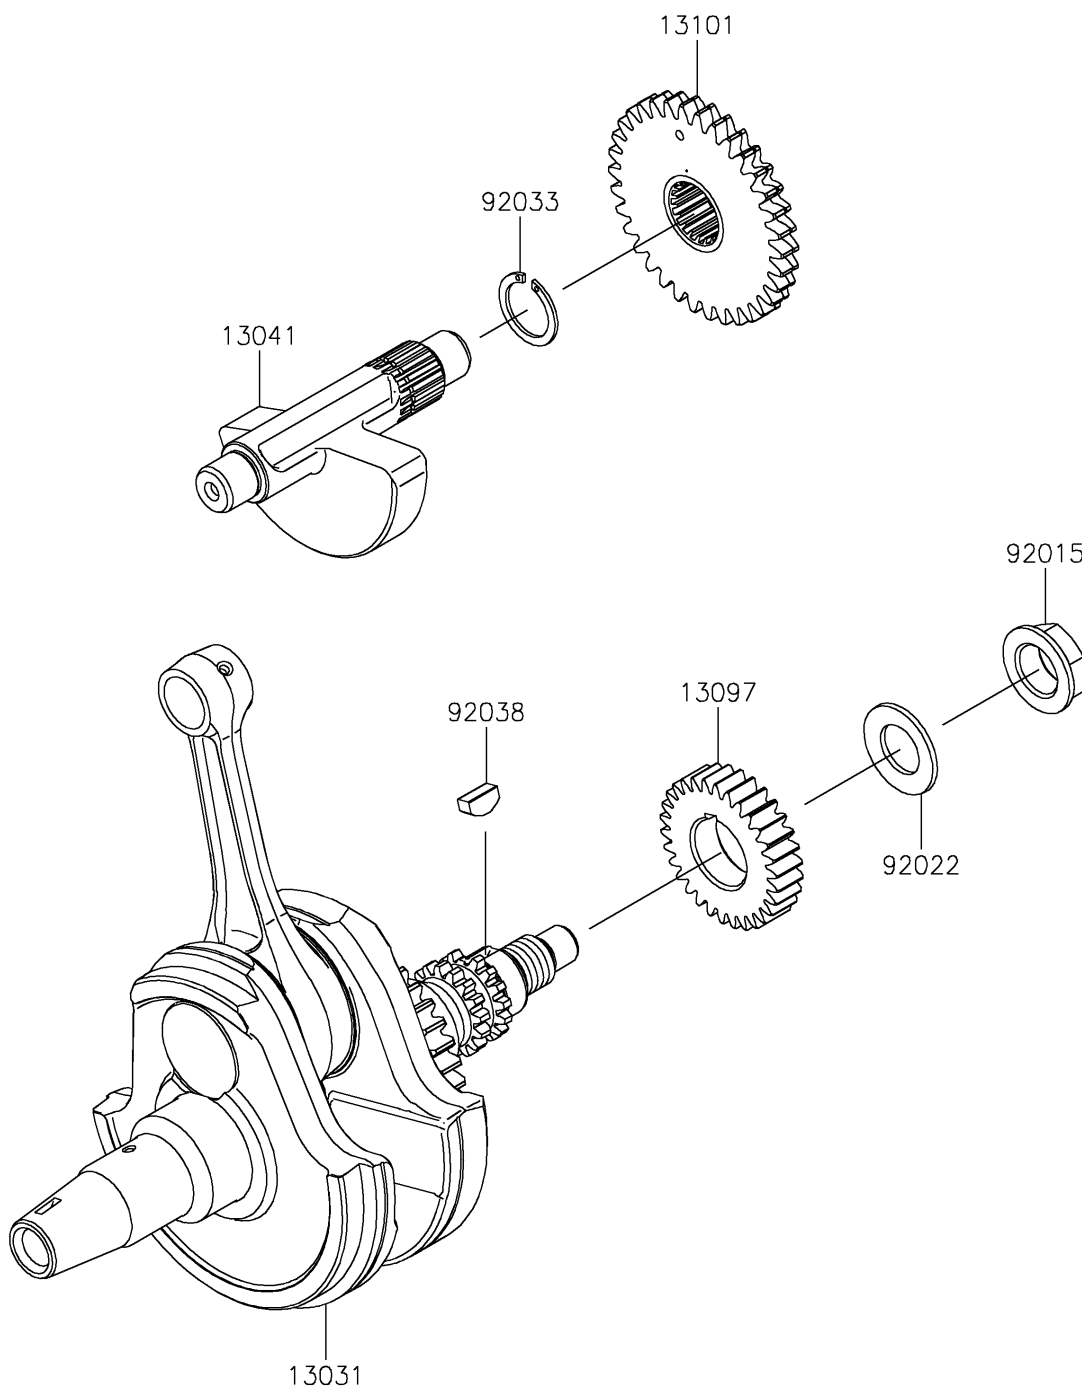

2021 KLX[®]300R

PARTS DIAGRAM

Crankshaft

E1321

2021 KLX[®]300R

PARTS LIST

Crankshaft

Kawasaki

Let the Good Times Roll[®]

ITEM NAME

PART NUMBER

QUANTITY
