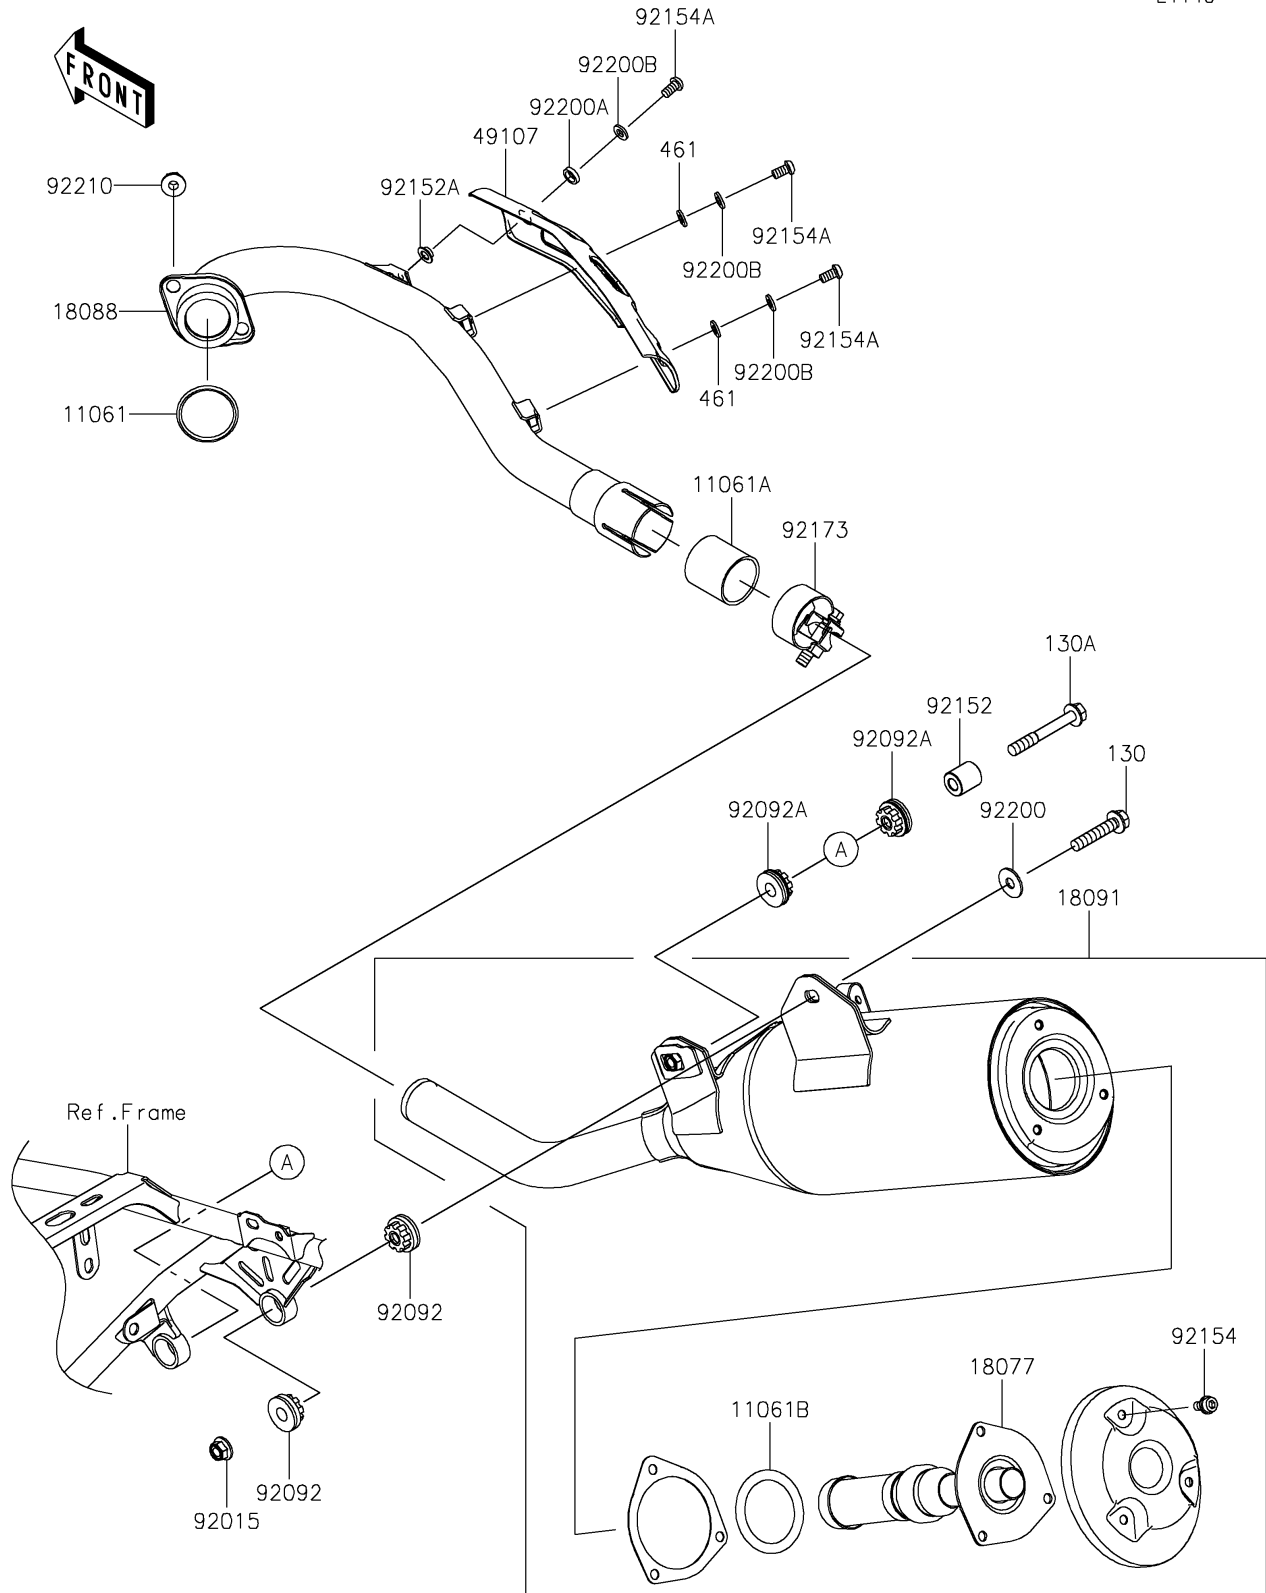

2021 KLX[®] 300R

PARTS DIAGRAM

Muffler(s)

E1140

2021 KLX[®]300R

PARTS LIST

Muffler(s)

Kawasaki

Let the Good Times Roll[®]

ITEM NAME

PART NUMBER

QUANTITY
