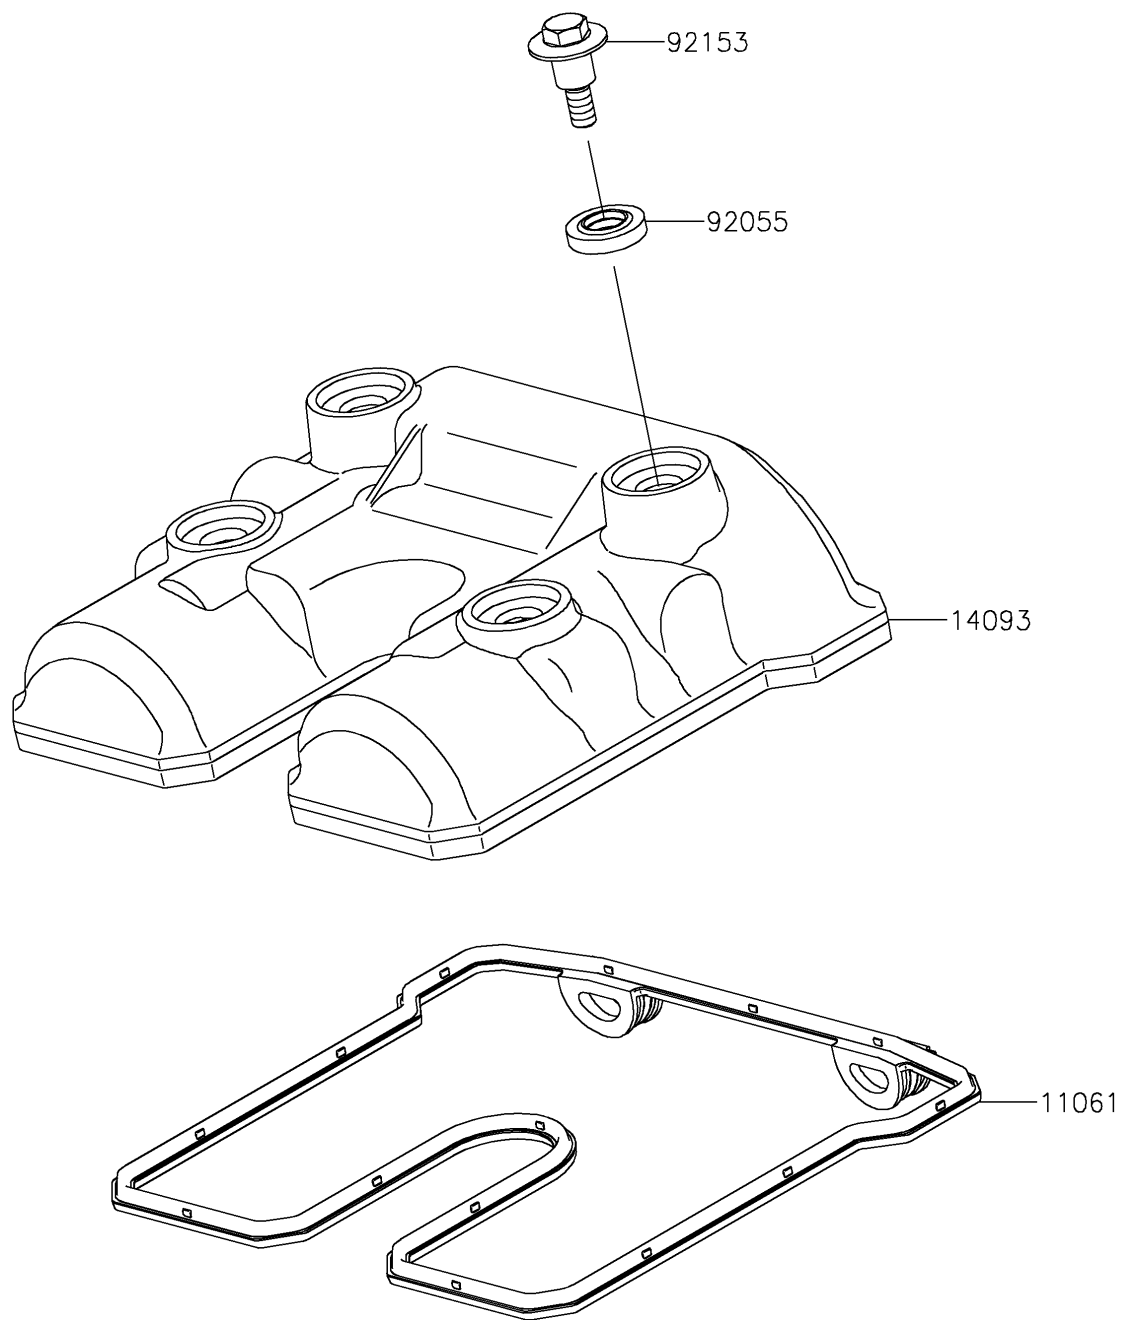

2021 KLX[®]300R

PARTS DIAGRAM

Cylinder Head Cover

E1112

2021 KLX[®]300R

PARTS LIST

Cylinder Head Cover

Kawasaki

Let the Good Times Roll[®]

ITEM NAME

PART NUMBER

QUANTITY
