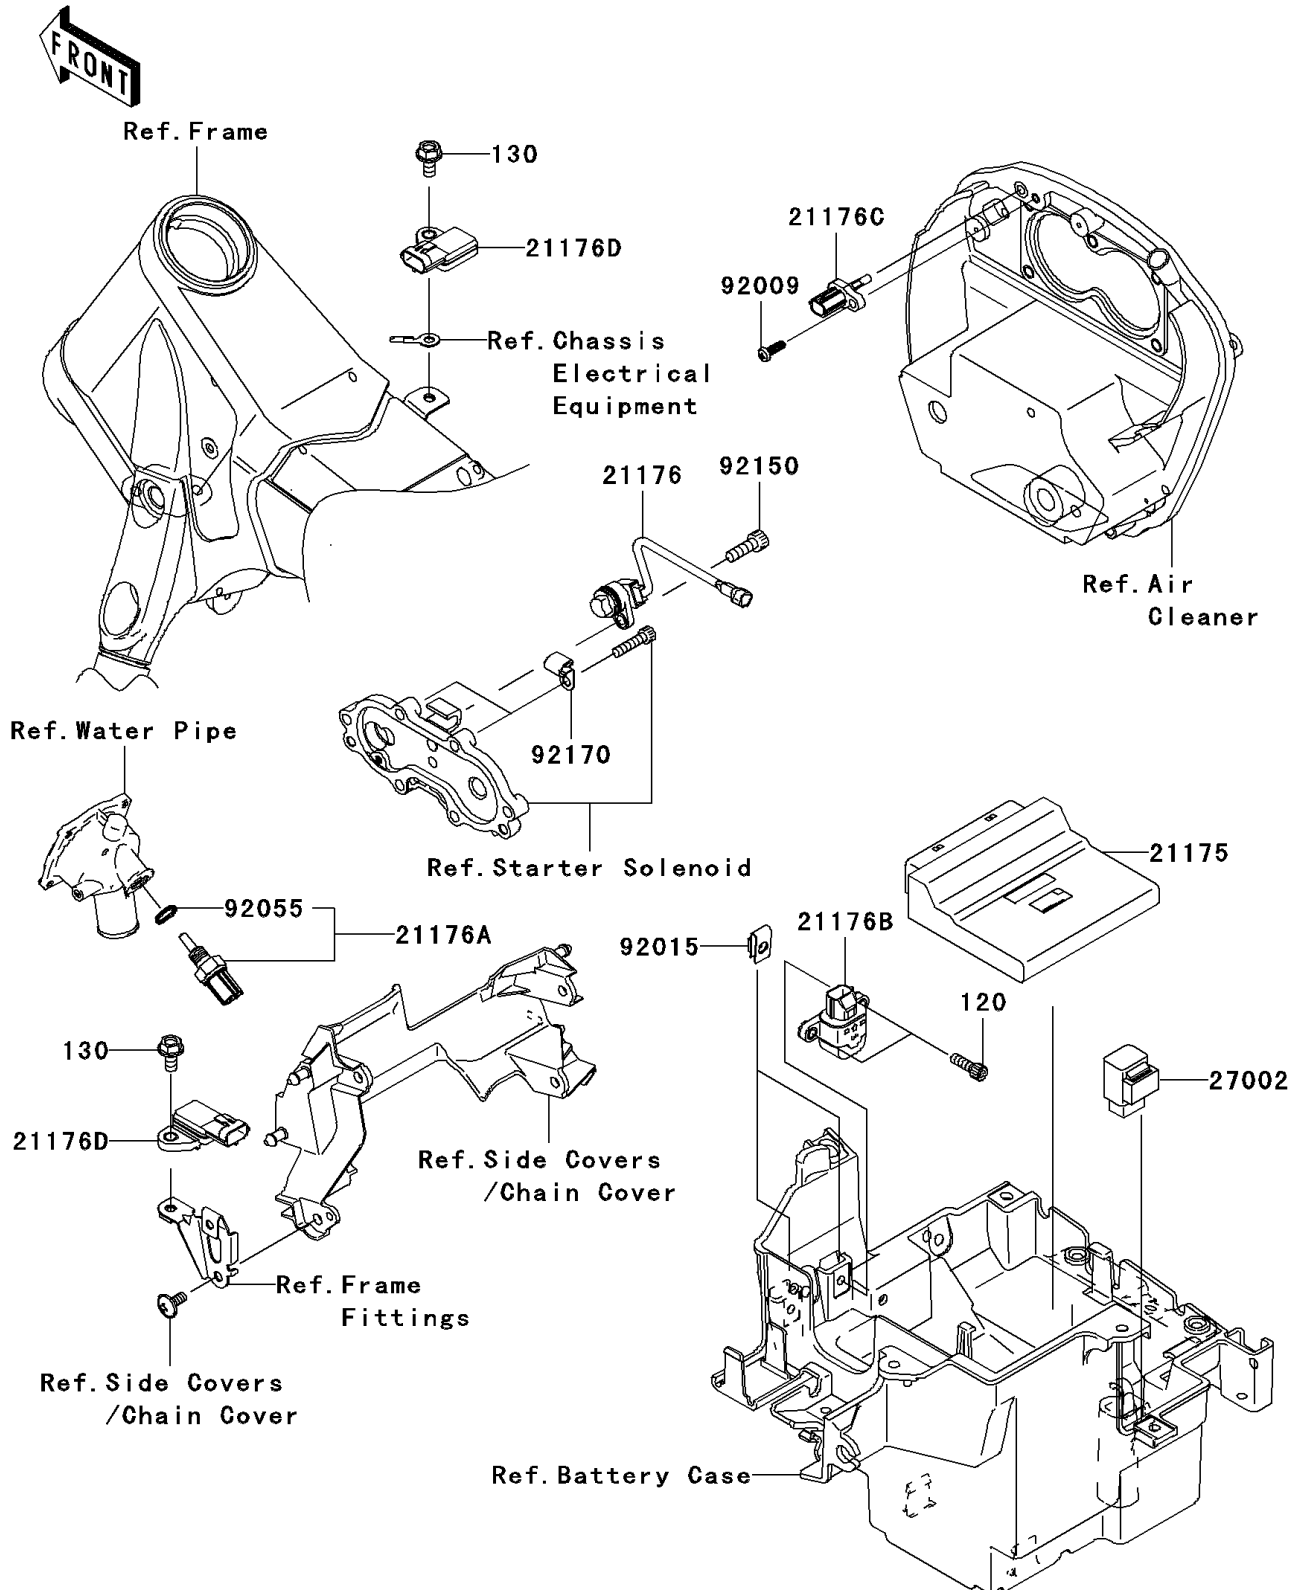

2008 Vulcan® 2000 Classic LT

PARTS DIAGRAM

Fuel Injection

E1530

2008 Vulcan[®] 2000 Classic LT

PARTS LIST Fuel Injection

ITEM NAME

PART NUMBER

QUANTITY
