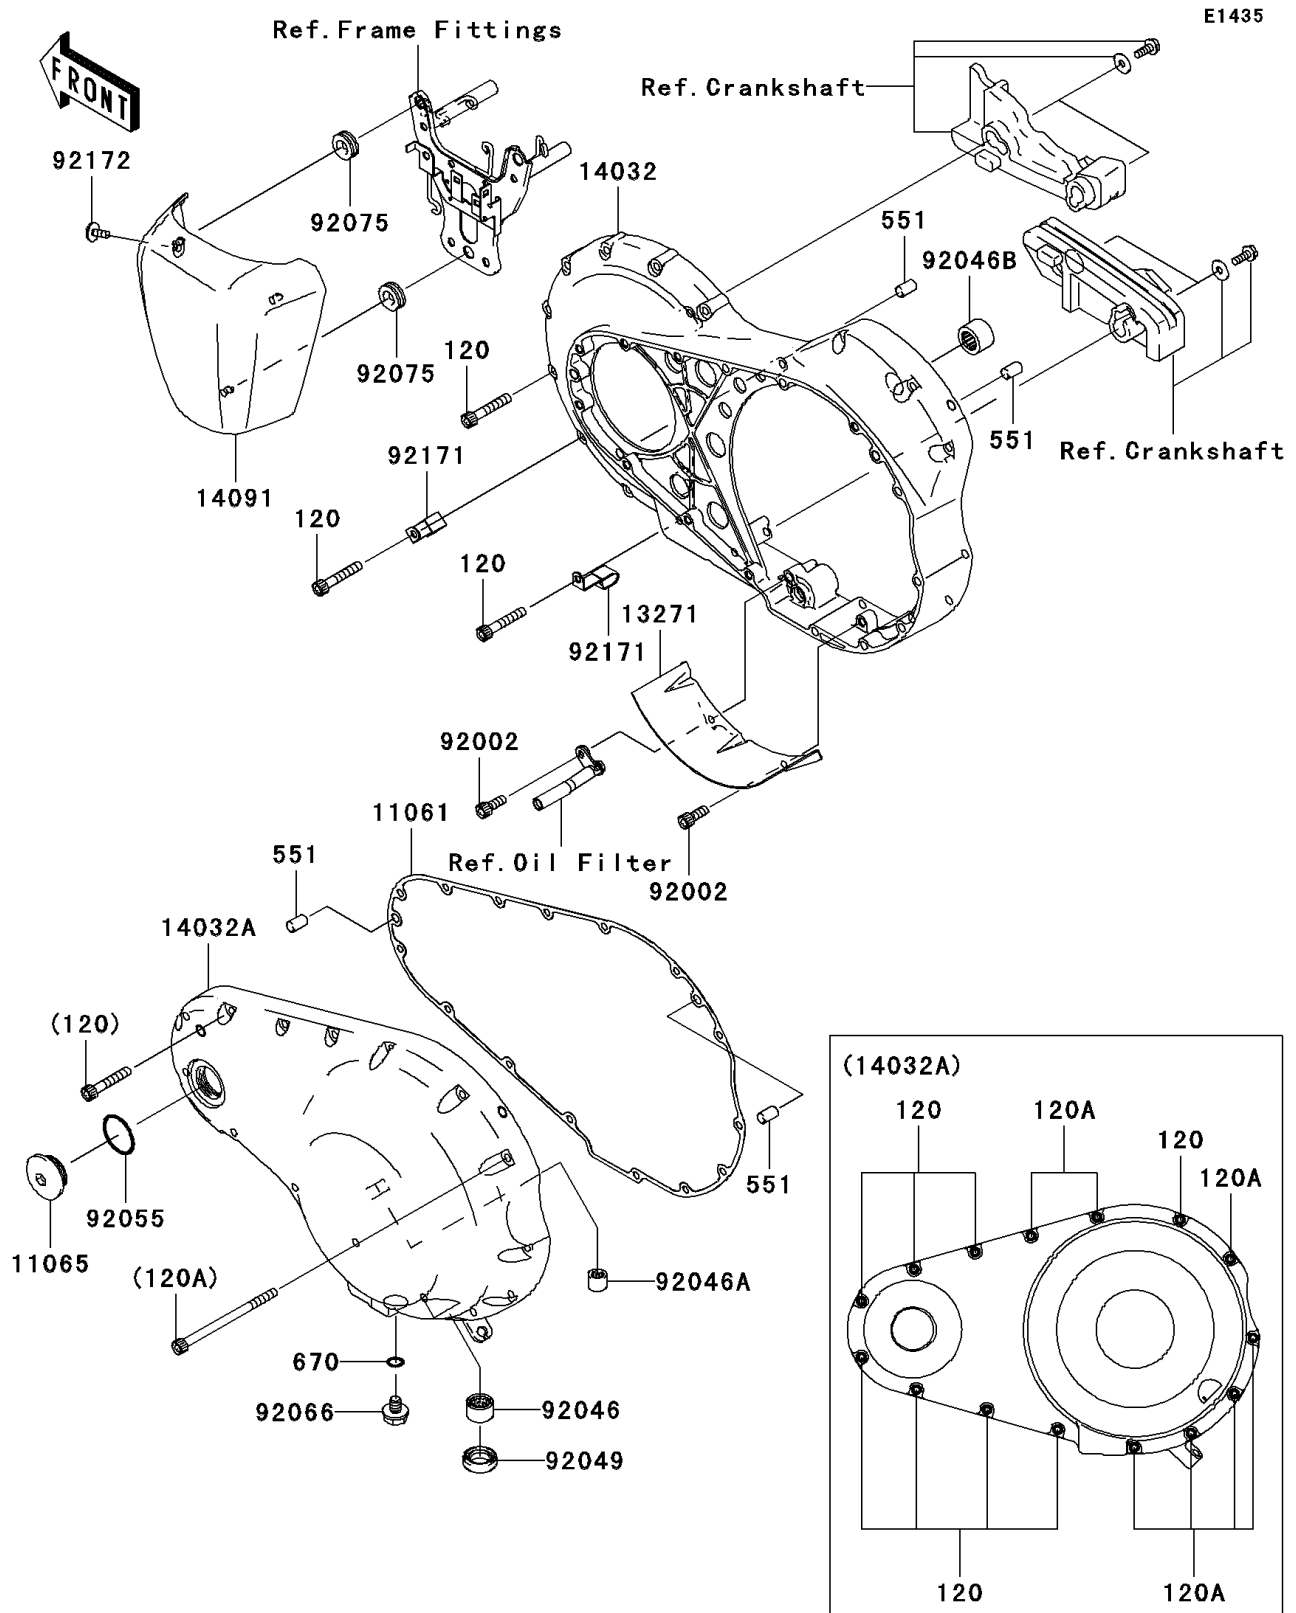

2009 Vulcan® 2000 Classic LT

PARTS DIAGRAM Left Engine Cover(s)

2009 Vulcan® 2000 Classic LT

PARTS LIST

Left Engine Cover(s)

ITEM NAME

PART NUMBER

QUANTITY
