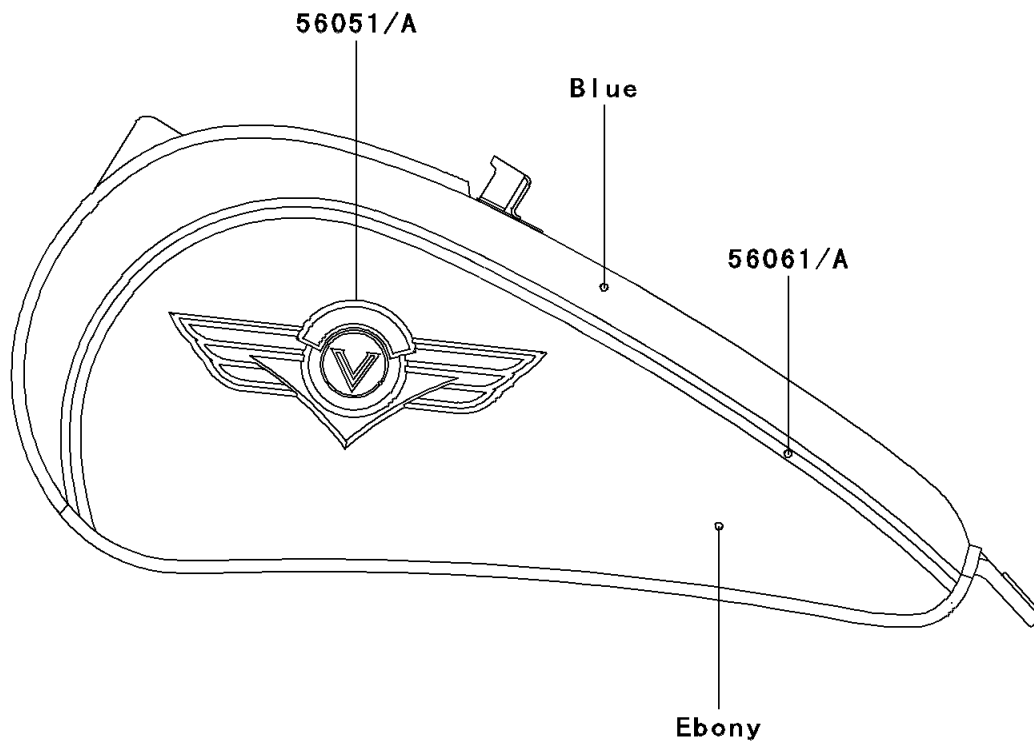

# 1996 Vulcan 800 Classic

## PARTS DIAGRAM

Decals(Ebony/Blue)(VN800-B1)

F2861A

## PARTS LIST

Decals(Ebony/Blue)(VN800-B1)

ITEM NAME	PART NUMBER	QUANTITY
MARK,FUEL TANK,LH (Ref # 56051)	56051-1429	1
MARK,FUEL TANK,RH (Ref # 56051A)	56051-1430	1
MARK,AIR CLEANER,800 (Ref # 56051B)	56051-1433	1
MARK,AIR CLEANER,KAWASAKI (Ref # 56051C)	56051-1434	1
PATTERN,FUEL TANK,LH (Ref # 56061)	56061-1571	1
PATTERN,FUEL TANK,RH (Ref # 56061A)	56061-1572	1