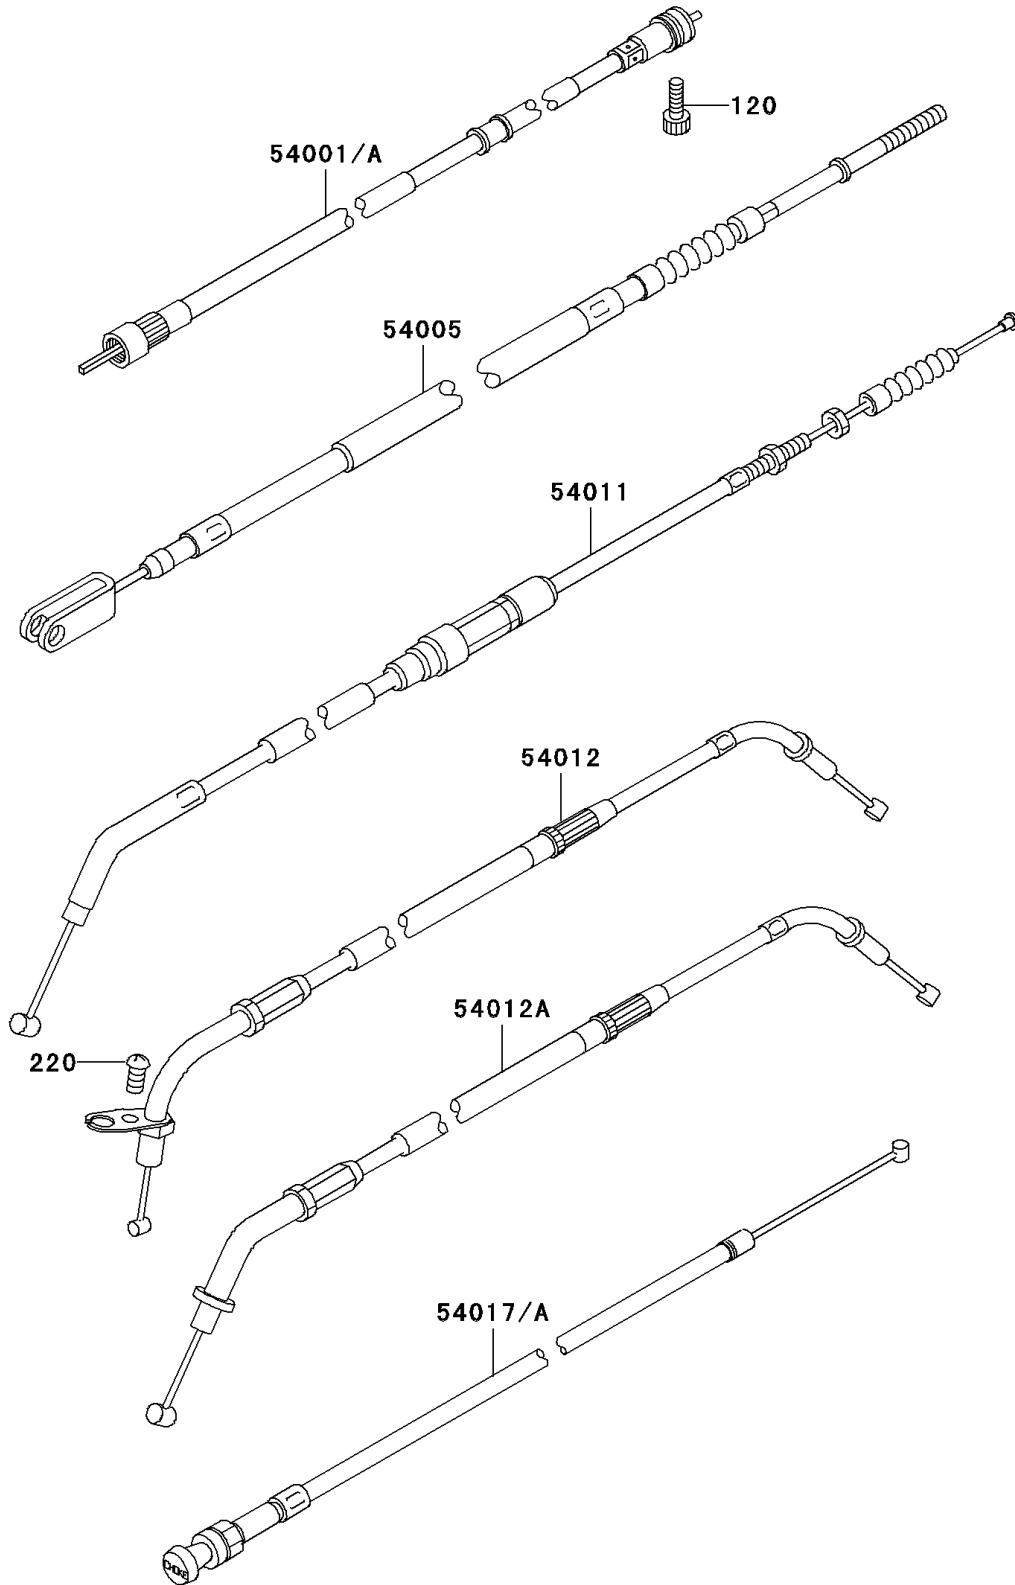

1999 Vulcan 800 Classic

PARTS DIAGRAM

Cables

F2540

1999 Vulcan 800 Classic

PARTS LIST

Cables

ITEM NAME

PART NUMBER

QUANTITY
