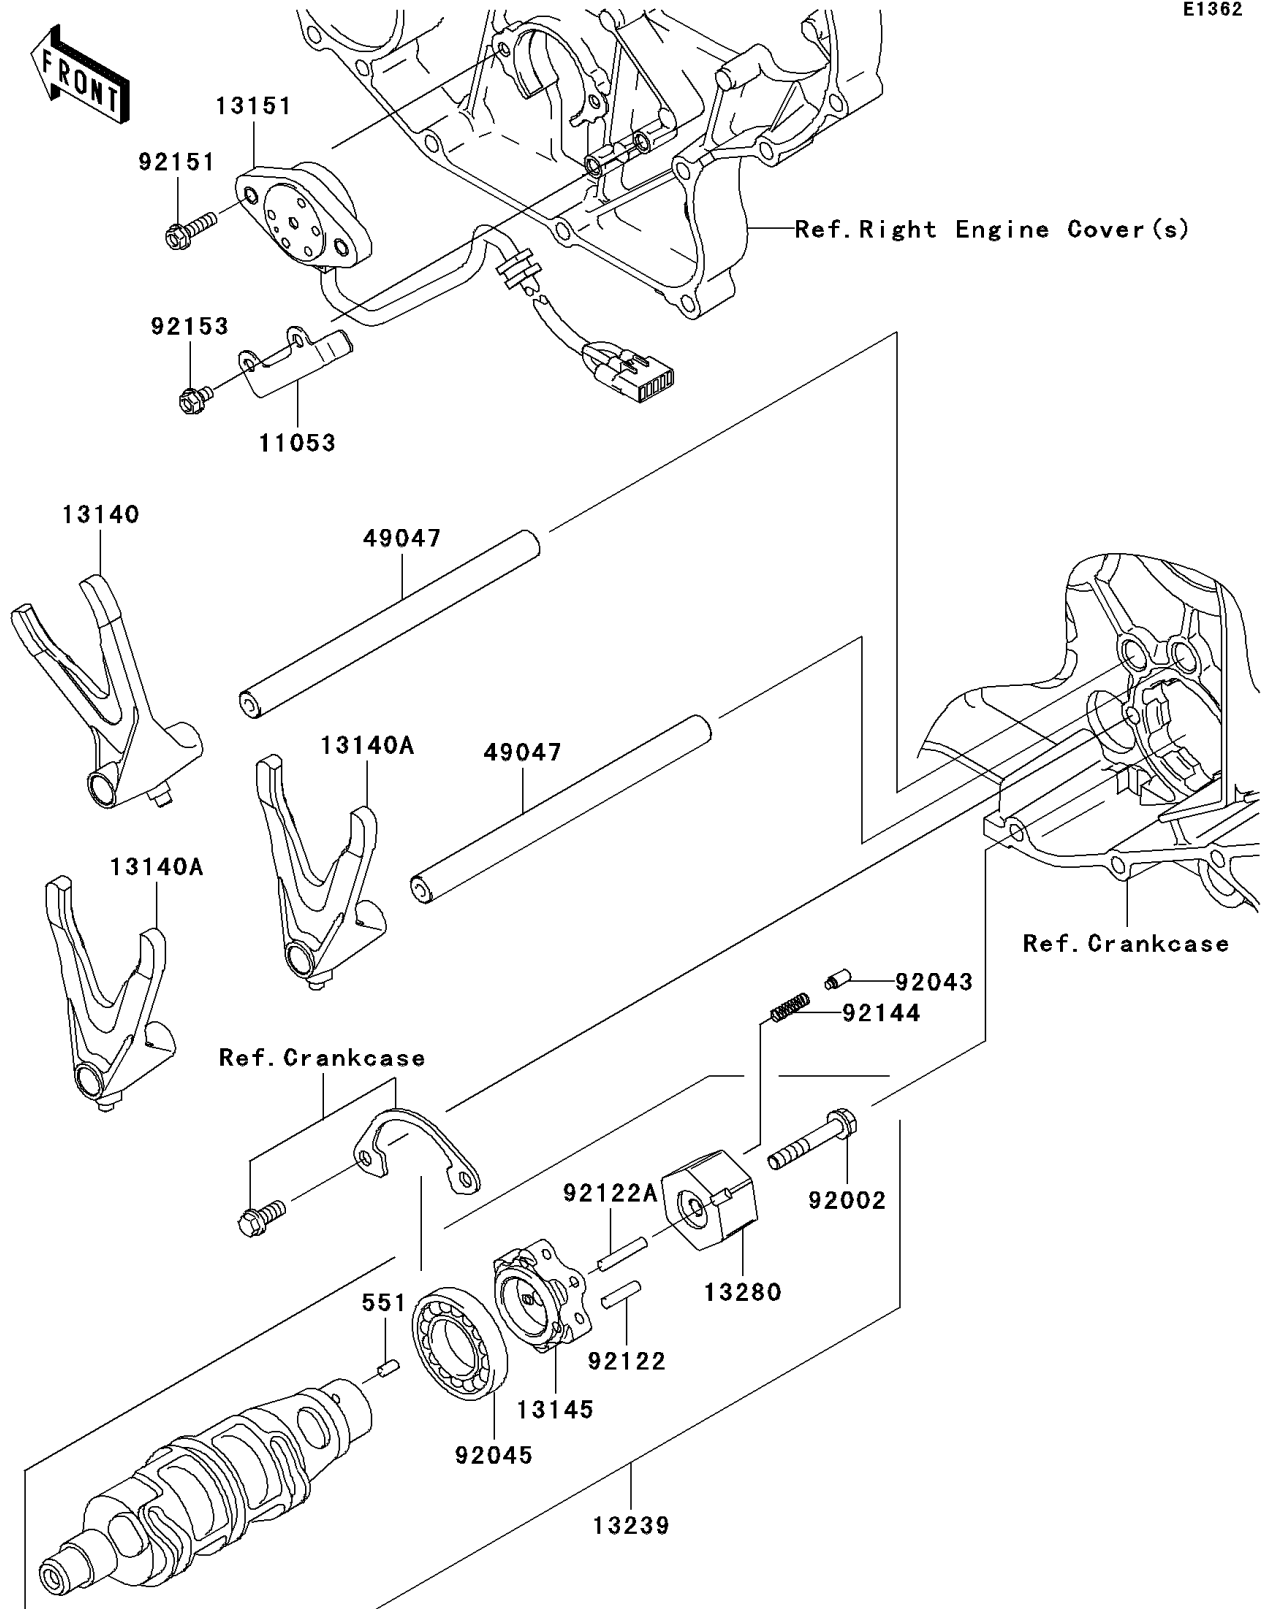

2009 Vulcan® 2000 Classic LT

PARTS DIAGRAM

Gear Change Drum/Shift Fork(s)

E1362

2009 Vulcan[®] 2000 Classic LT

PARTS LIST

Gear Change Drum/Shift Fork(s)

ITEM NAME

PART NUMBER

QUANTITY
