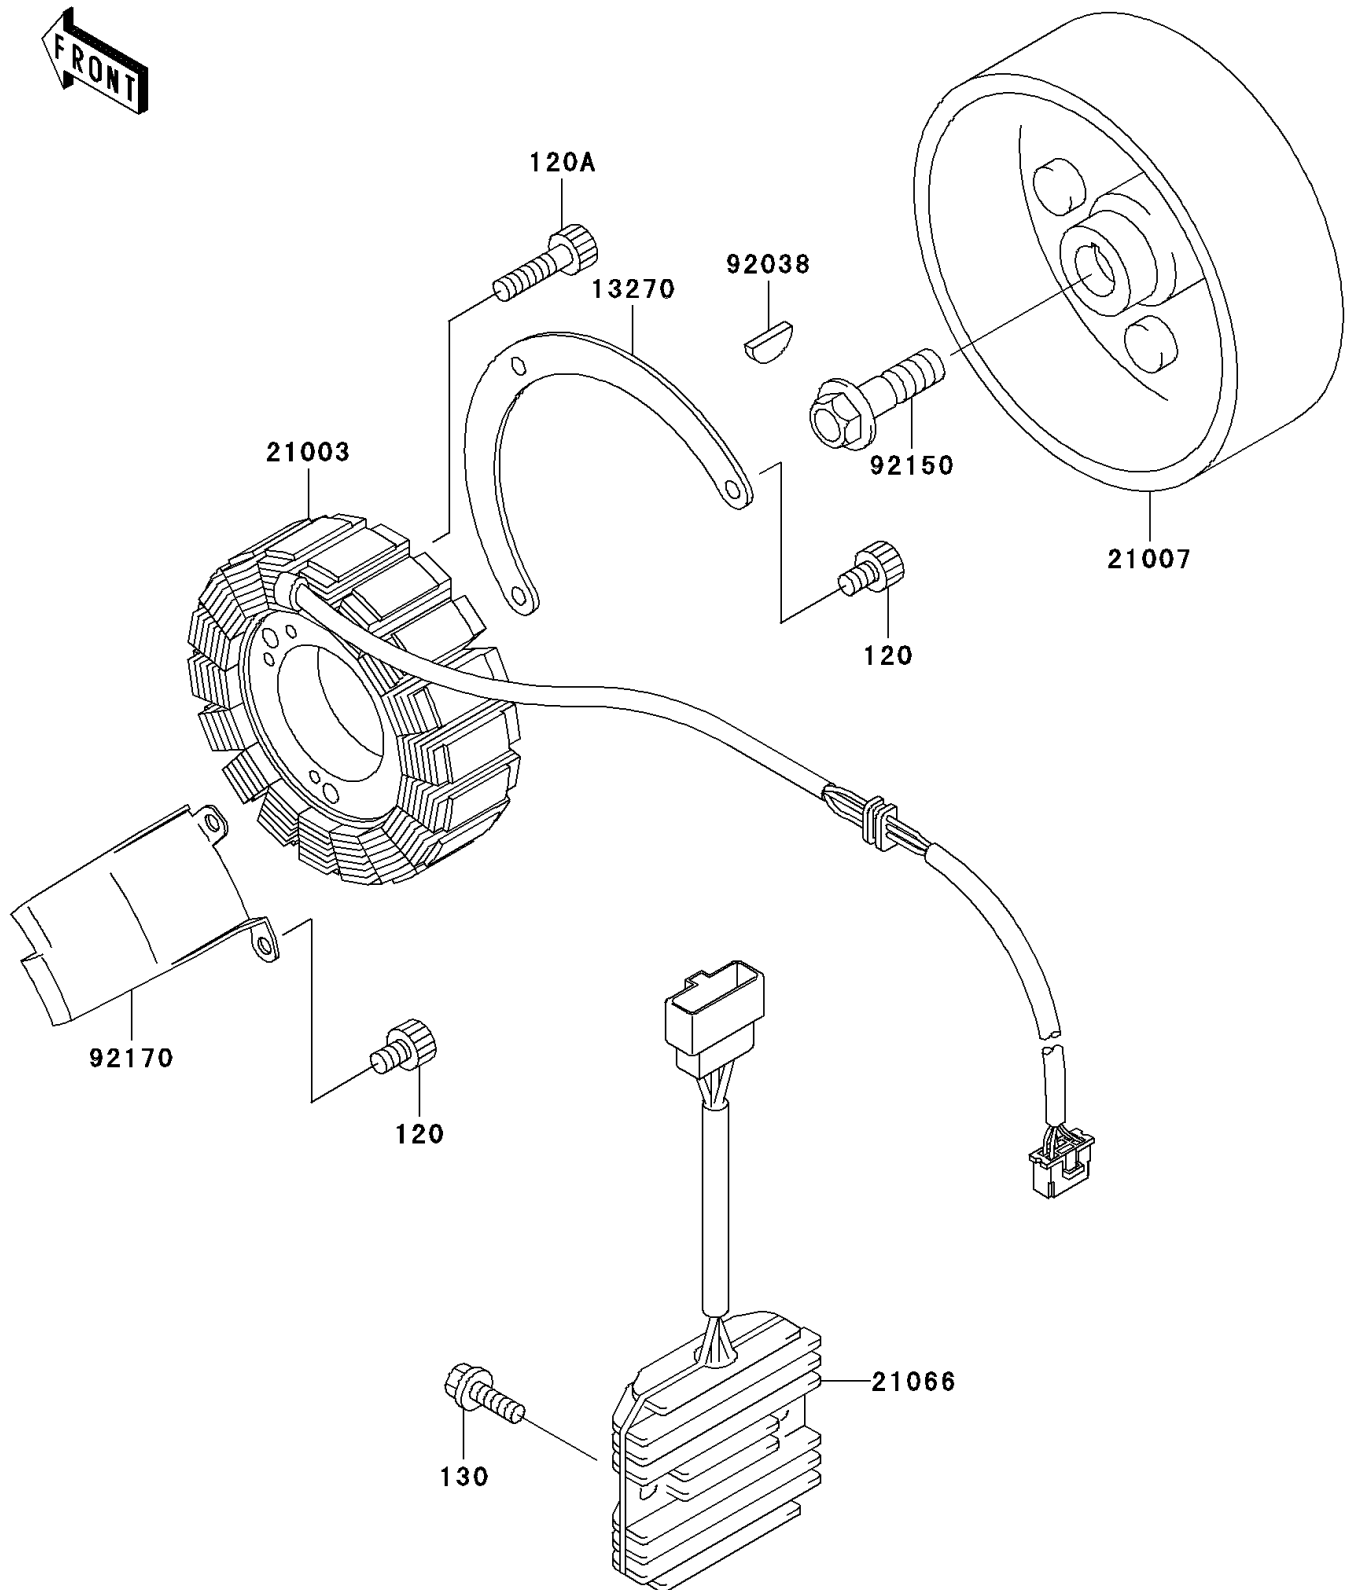

1996 Vulcan 800 Classic

PARTS DIAGRAM

Generator

E1810

1996 Vulcan 800 Classic

PARTS LIST

Generator

ITEM NAME	PART NUMBER	QUANTITY
BOLT-SOCKET (Ref # 120)	120P0510	5
BOLT-SOCKET,6X35 (Ref # 120A)	120P0635	3
BOLT-FLANGED (Ref # 130)	130J0620	2
PLATE (Ref # 13270)	13270-1398	1
STATOR (Ref # 21003)	21003-1280	1
ROTOR,GENERATOR (Ref # 21007)	21007-1279	1
REGULATOR-VOLTAGE (Ref # 21066)	21066-1099	1
KEY,WOODRUFF (Ref # 92038)	92038-001	1
BOLT,12X40 (Ref # 92150)	92150-1717	1
CLAMP (Ref # 92170)	92170-1559	1