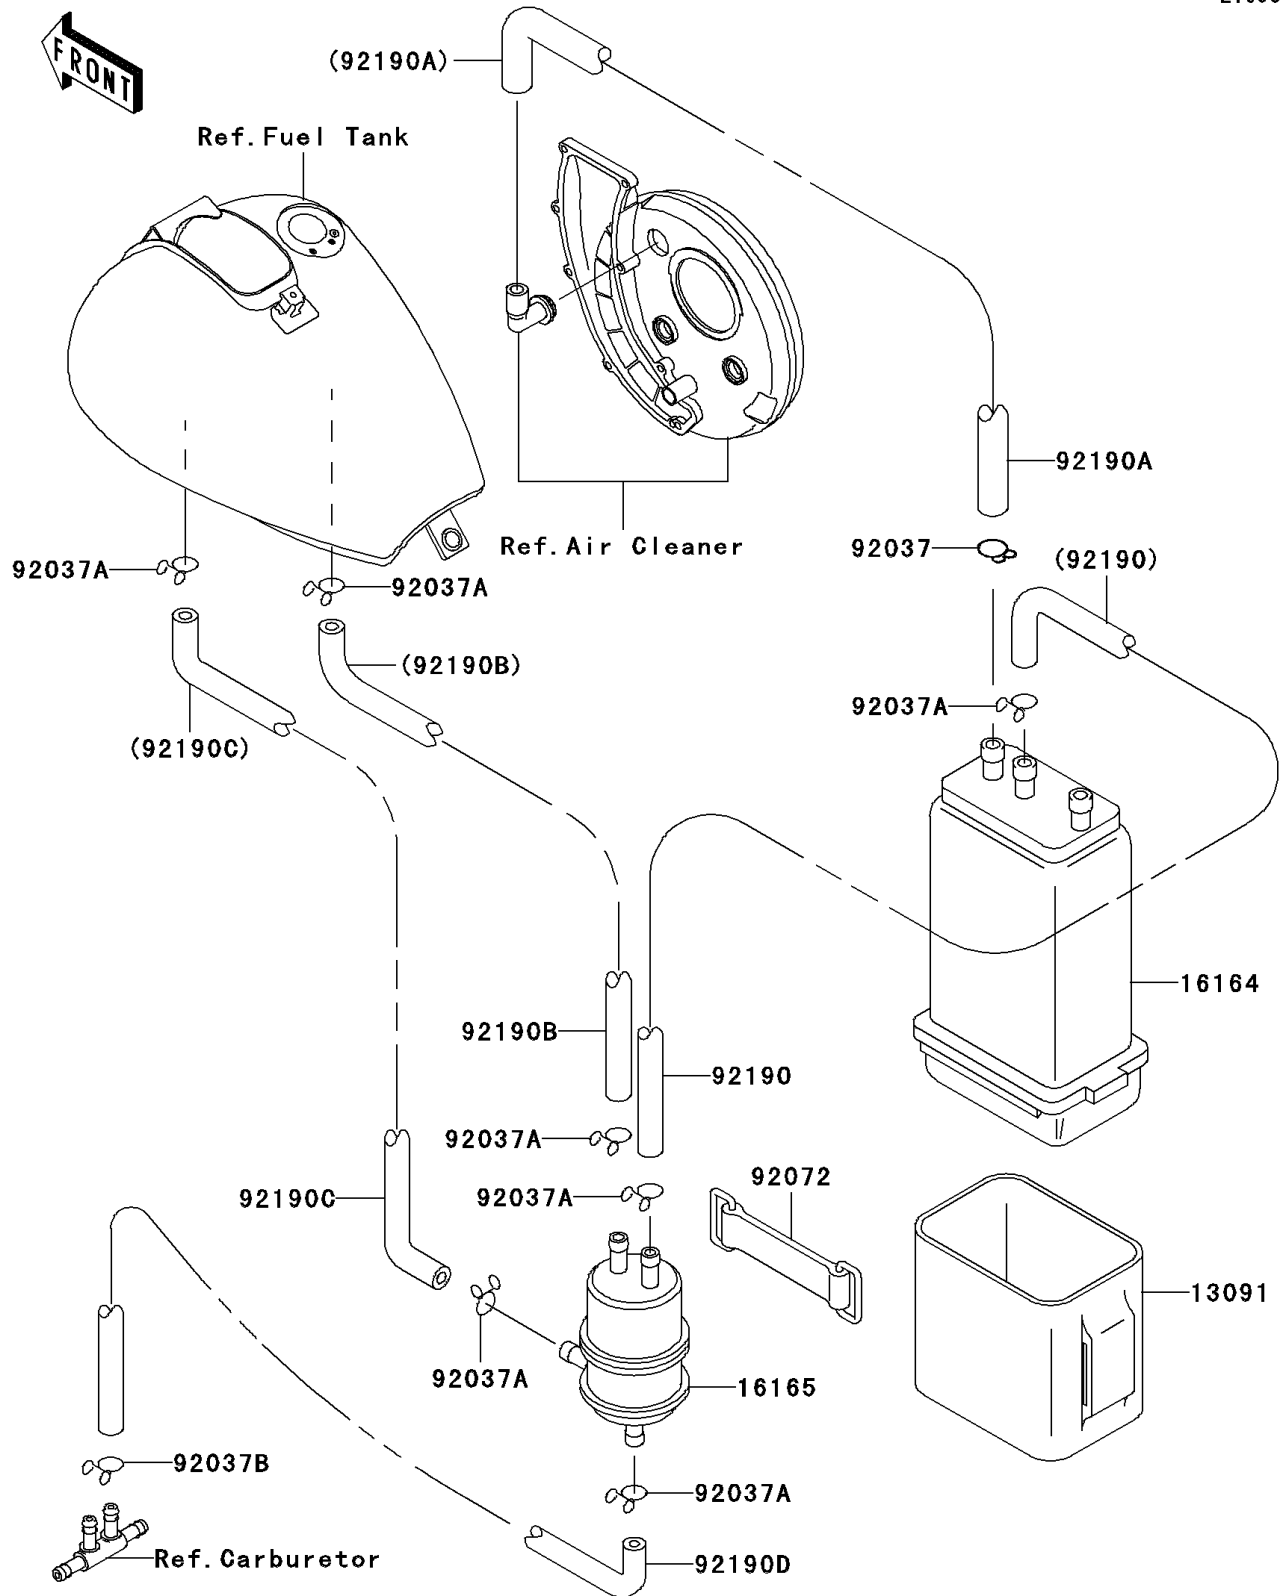

1996 Vulcan 800 Classic

PARTS DIAGRAM

Fuel Evaporative System

E1650