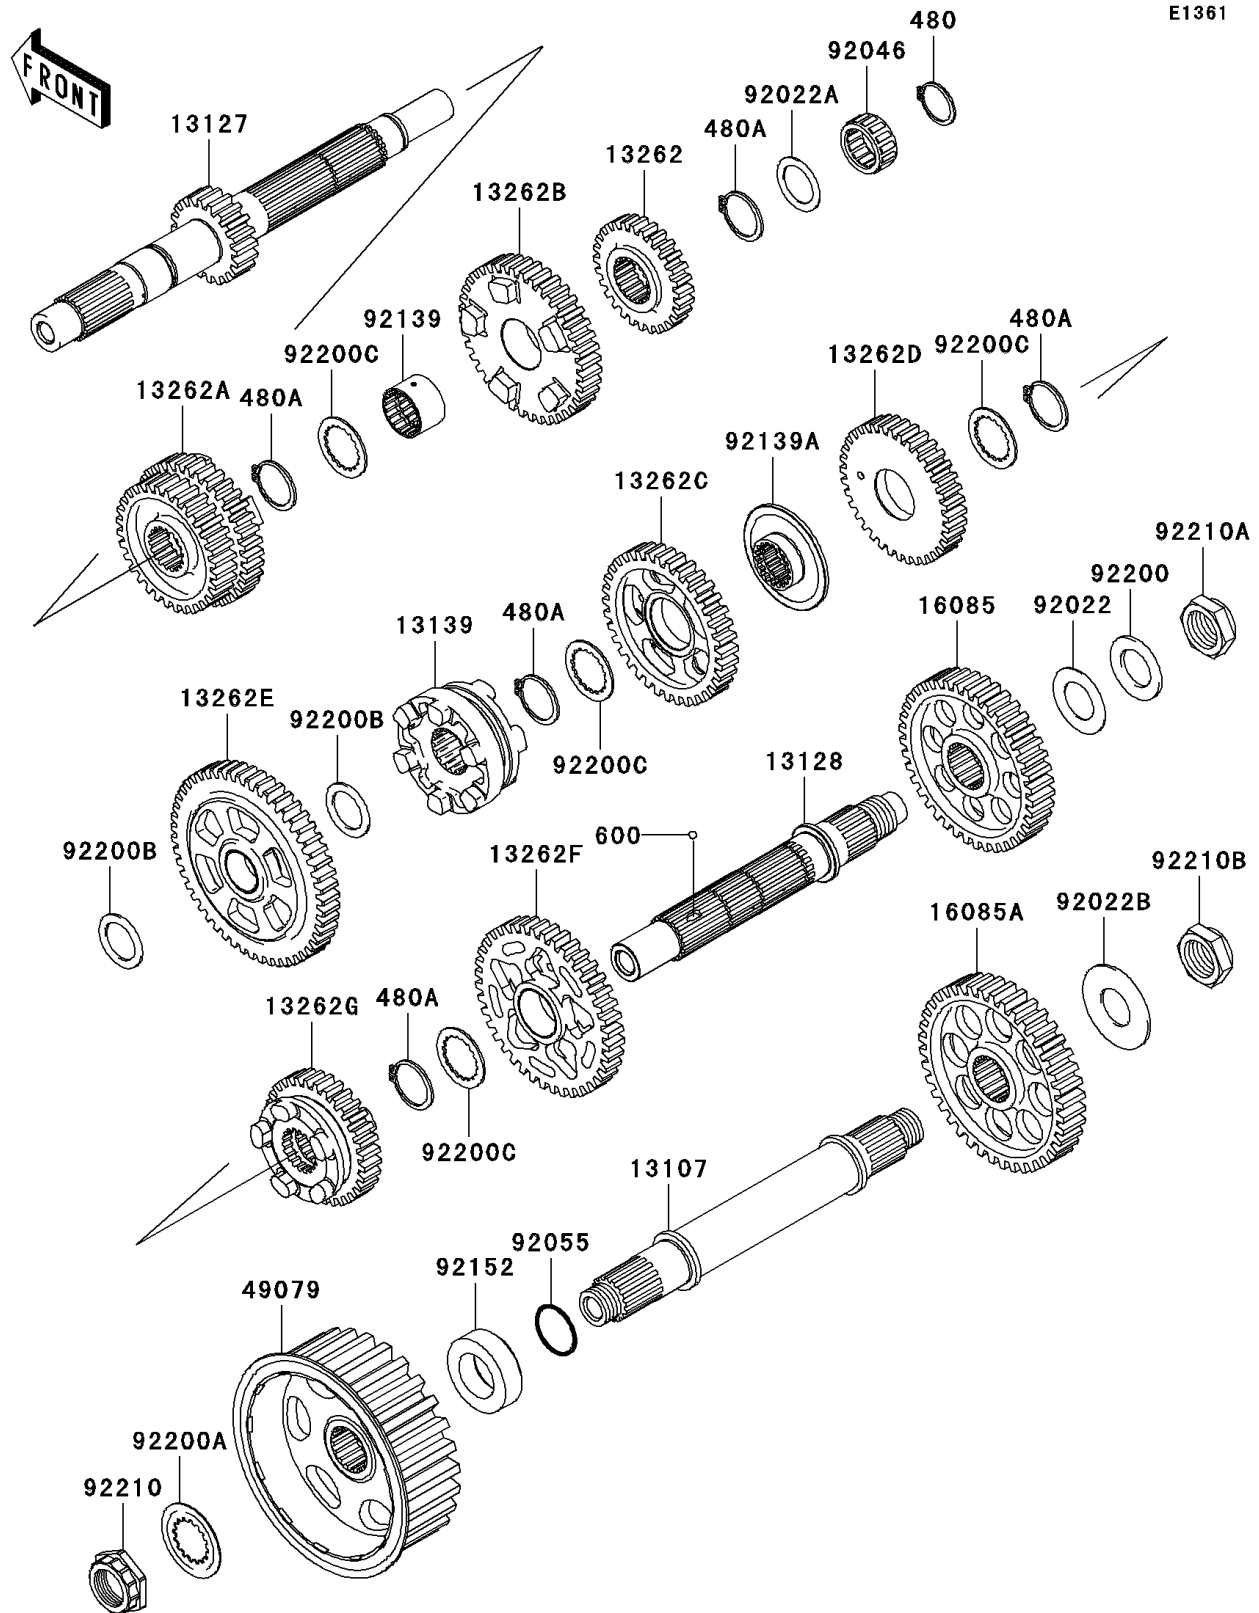

2009 Vulcan® 2000 Classic LT

PARTS DIAGRAM

Transmission

2009 Vulcan® 2000 Classic LT

PARTS LIST

Transmission

ITEM NAME

PART NUMBER

QUANTITY
