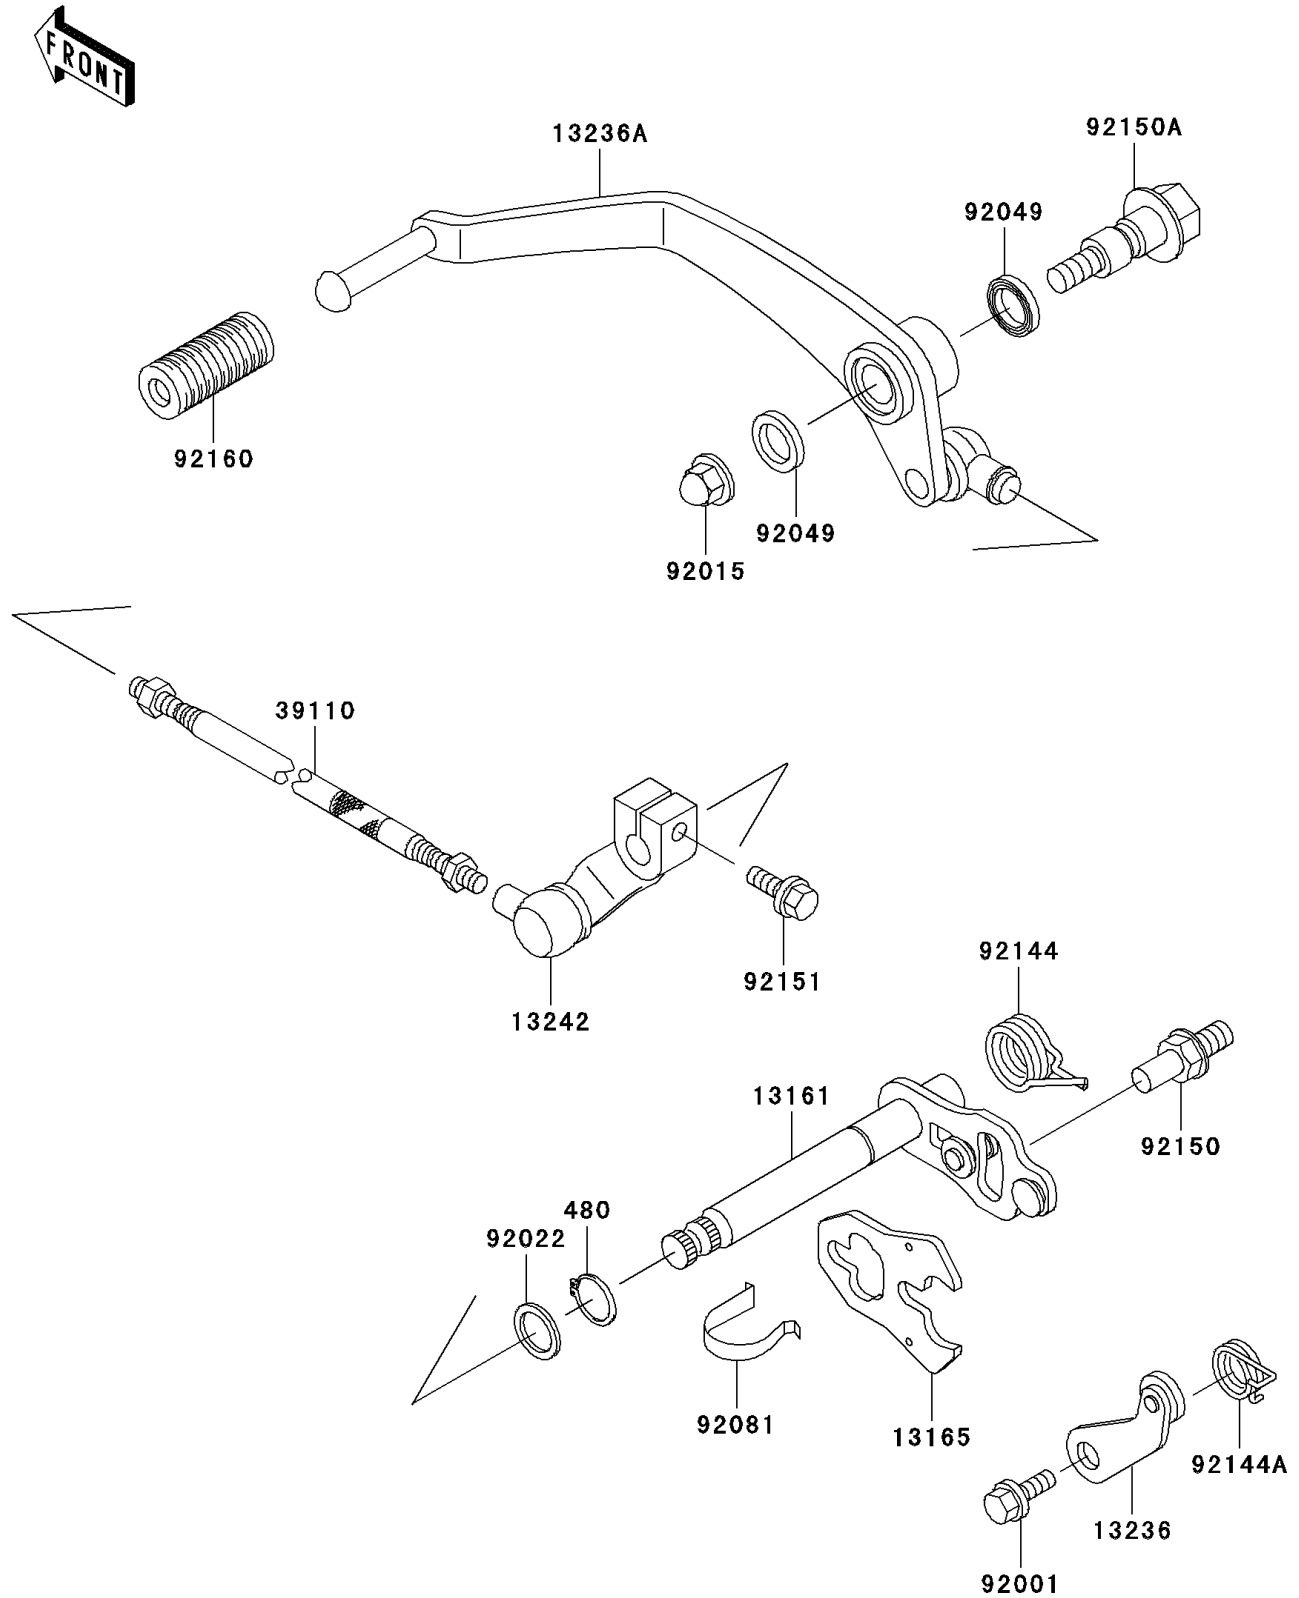

1999 Vulcan 800 Classic

PARTS DIAGRAM

Gear Change Mechanism

E1370

1999 Vulcan 800 Classic

PARTS LIST

Gear Change Mechanism

ITEM NAME	PART NUMBER	QUANTITY
-----------	-------------	----------
