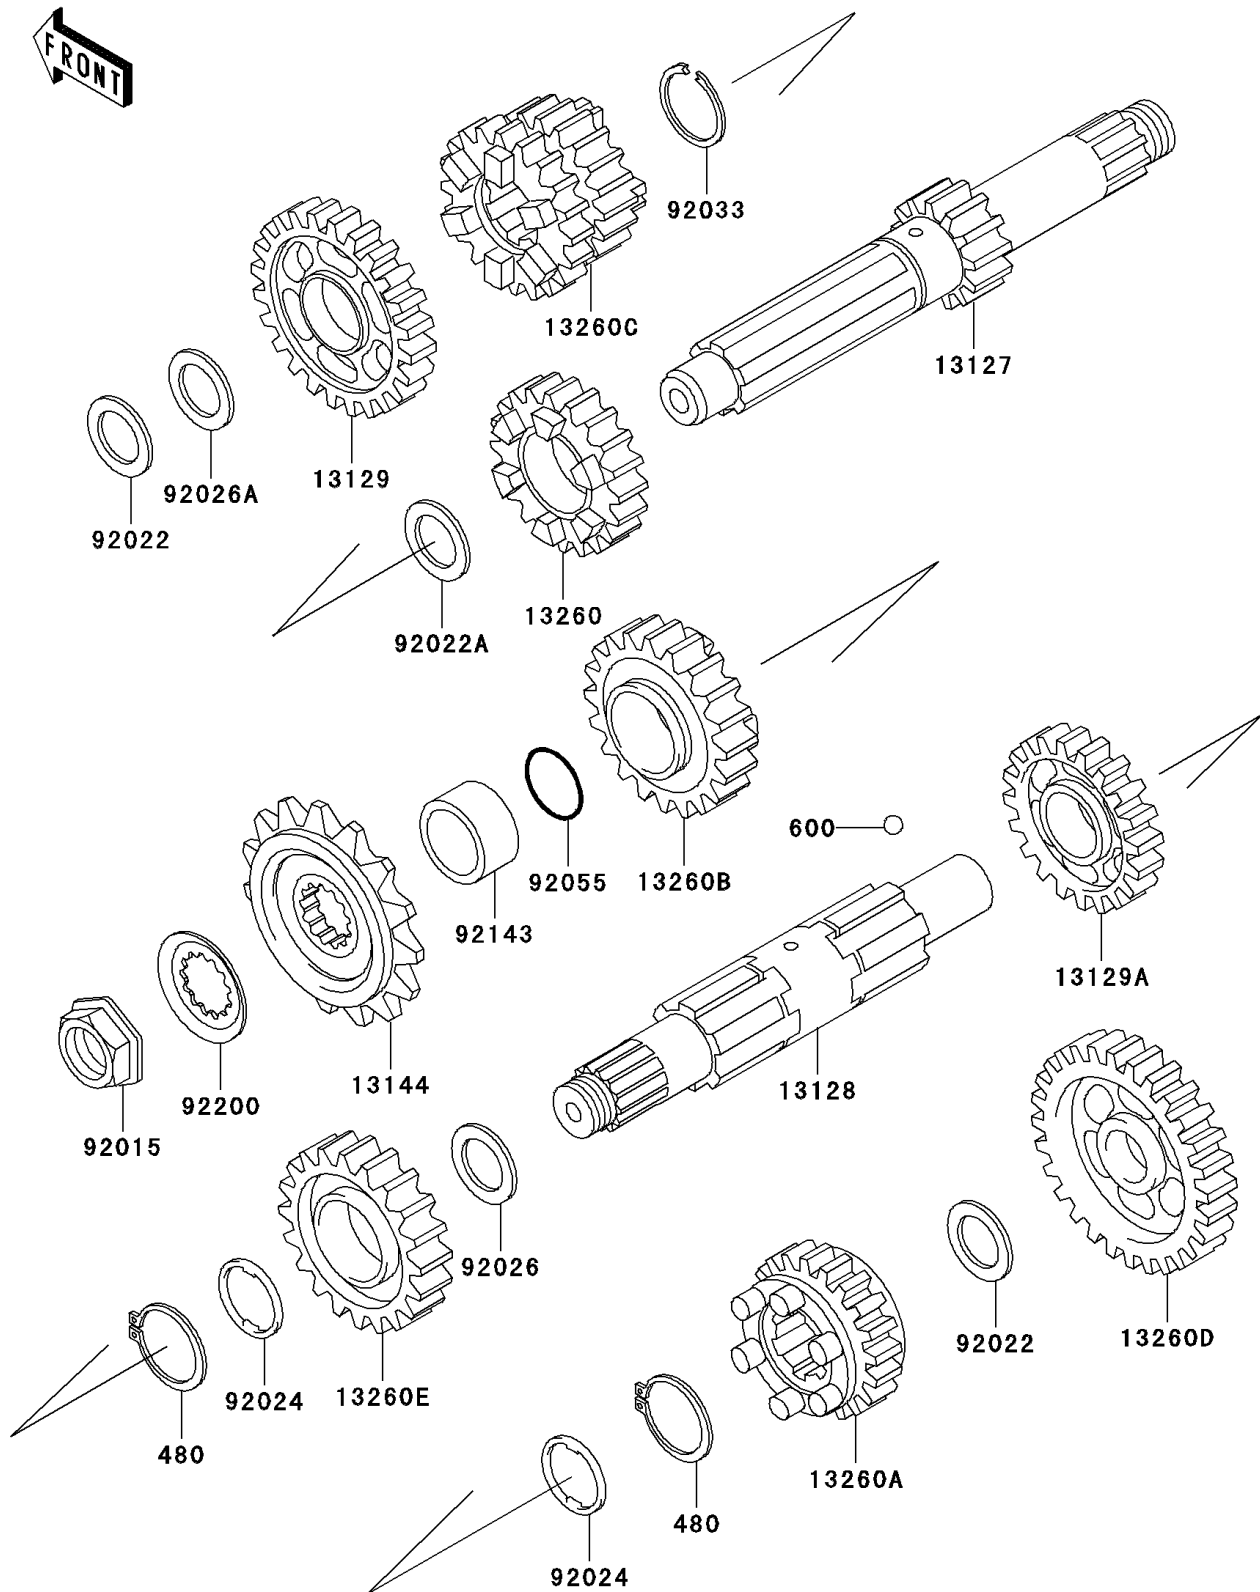

1999 Vulcan 800 Classic

PARTS DIAGRAM

Transmission

E1361

1999 Vulcan 800 Classic

PARTS LIST

Transmission

ITEM NAME

PART NUMBER

QUANTITY
