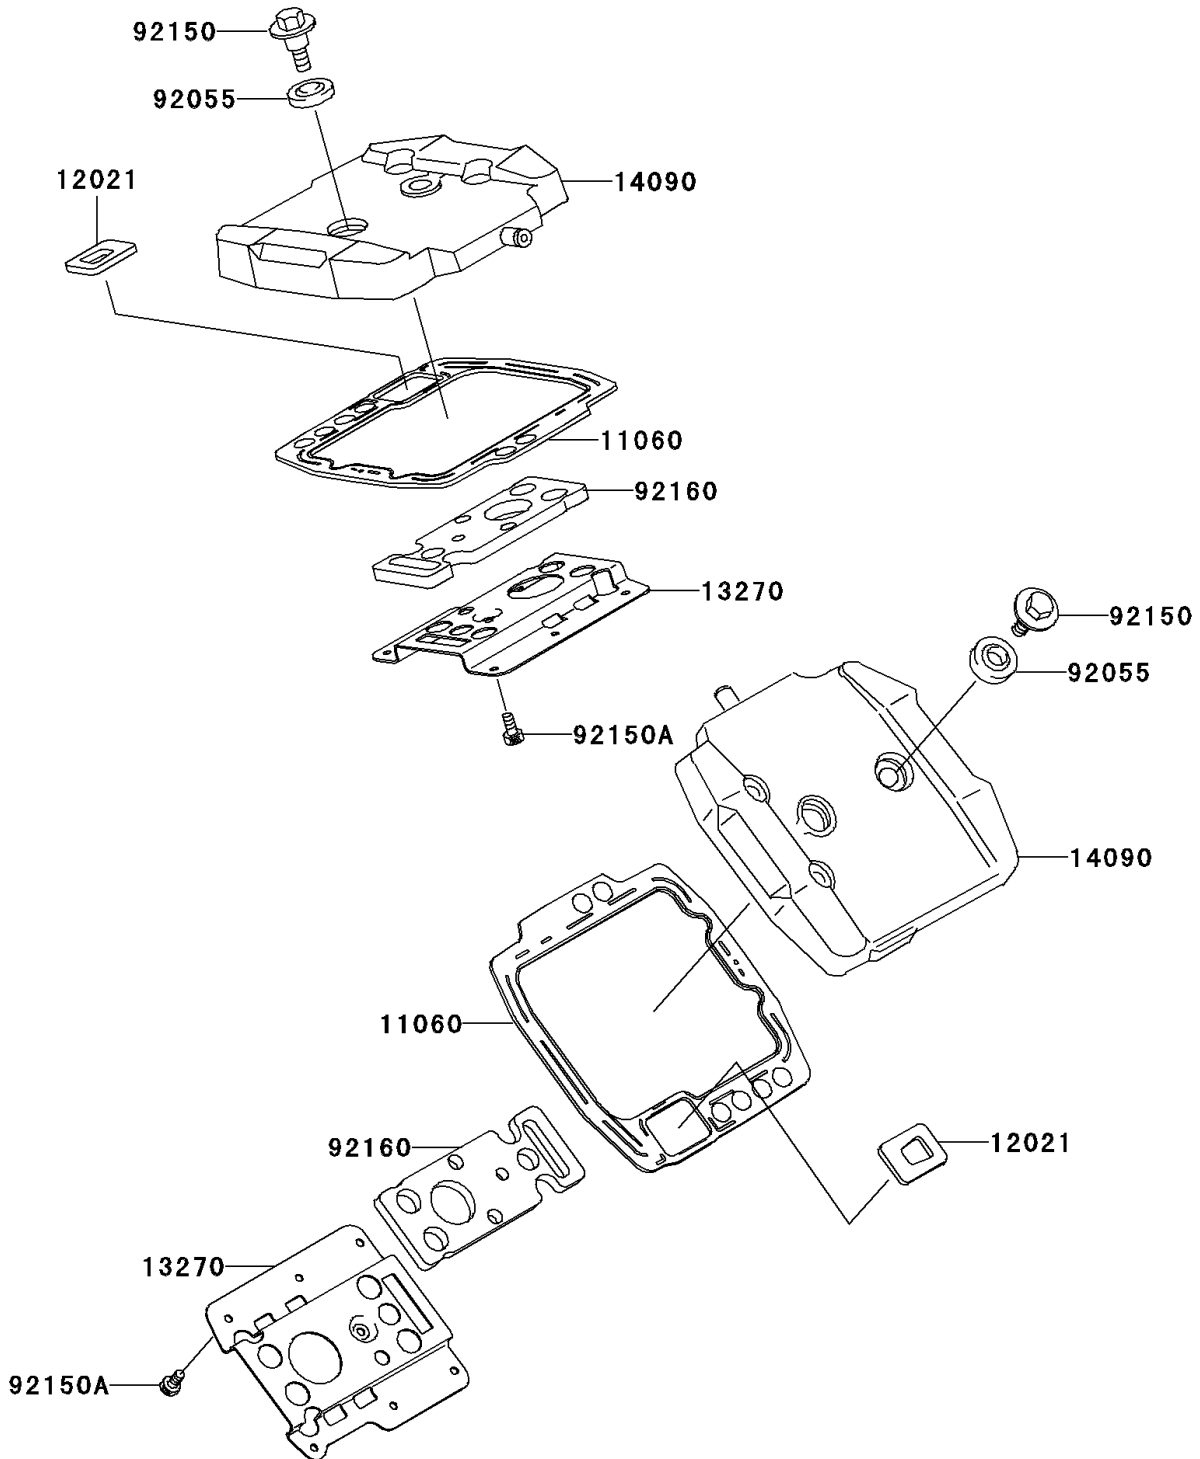

1999 Vulcan 800 Classic

PARTS DIAGRAM

Cylinder Head Cover

E1112

1999 Vulcan 800 Classic

PARTS LIST

Cylinder Head Cover

ITEM NAME	PART NUMBER	QUANTITY
-----------	-------------	----------
