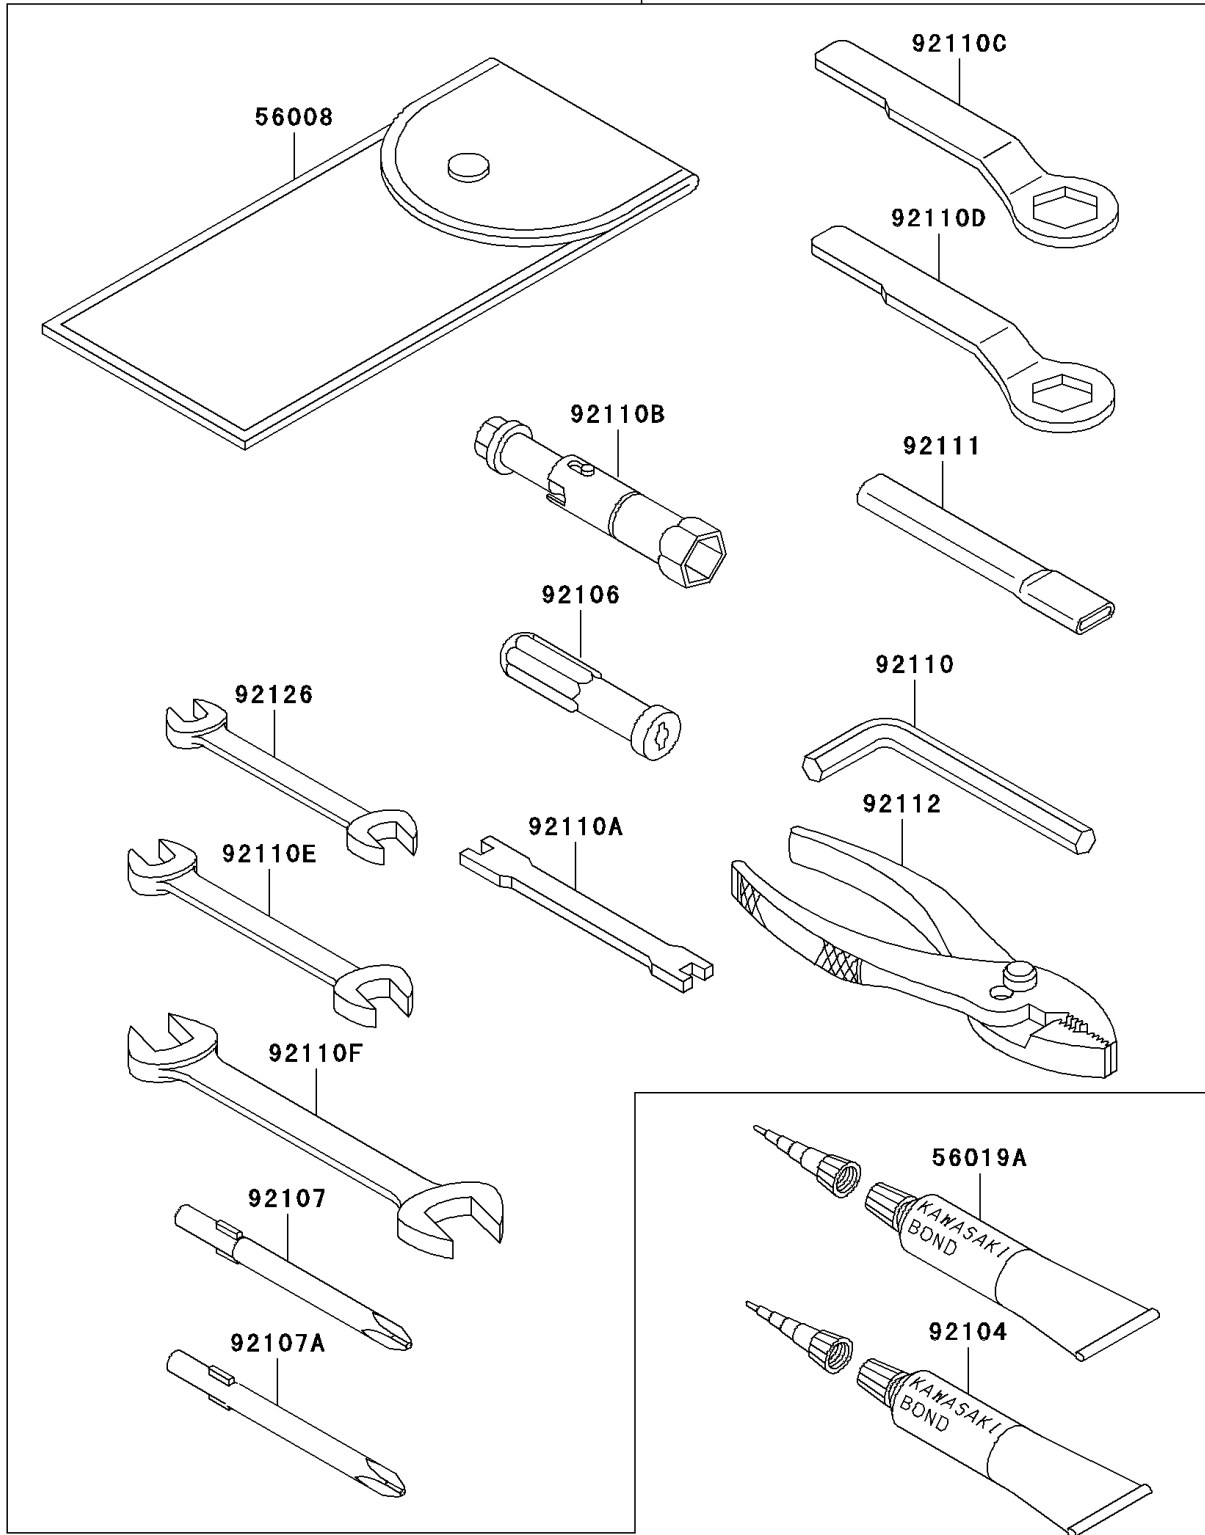

2000 Vulcan 800

PARTS DIAGRAM

Owner's Tools

56007

F2810

2000 Vulcan 800

PARTS LIST

Owner's Tools

Kawasaki

Let the Good Times Roll®

ITEM NAME

PART NUMBER

QUANTITY
