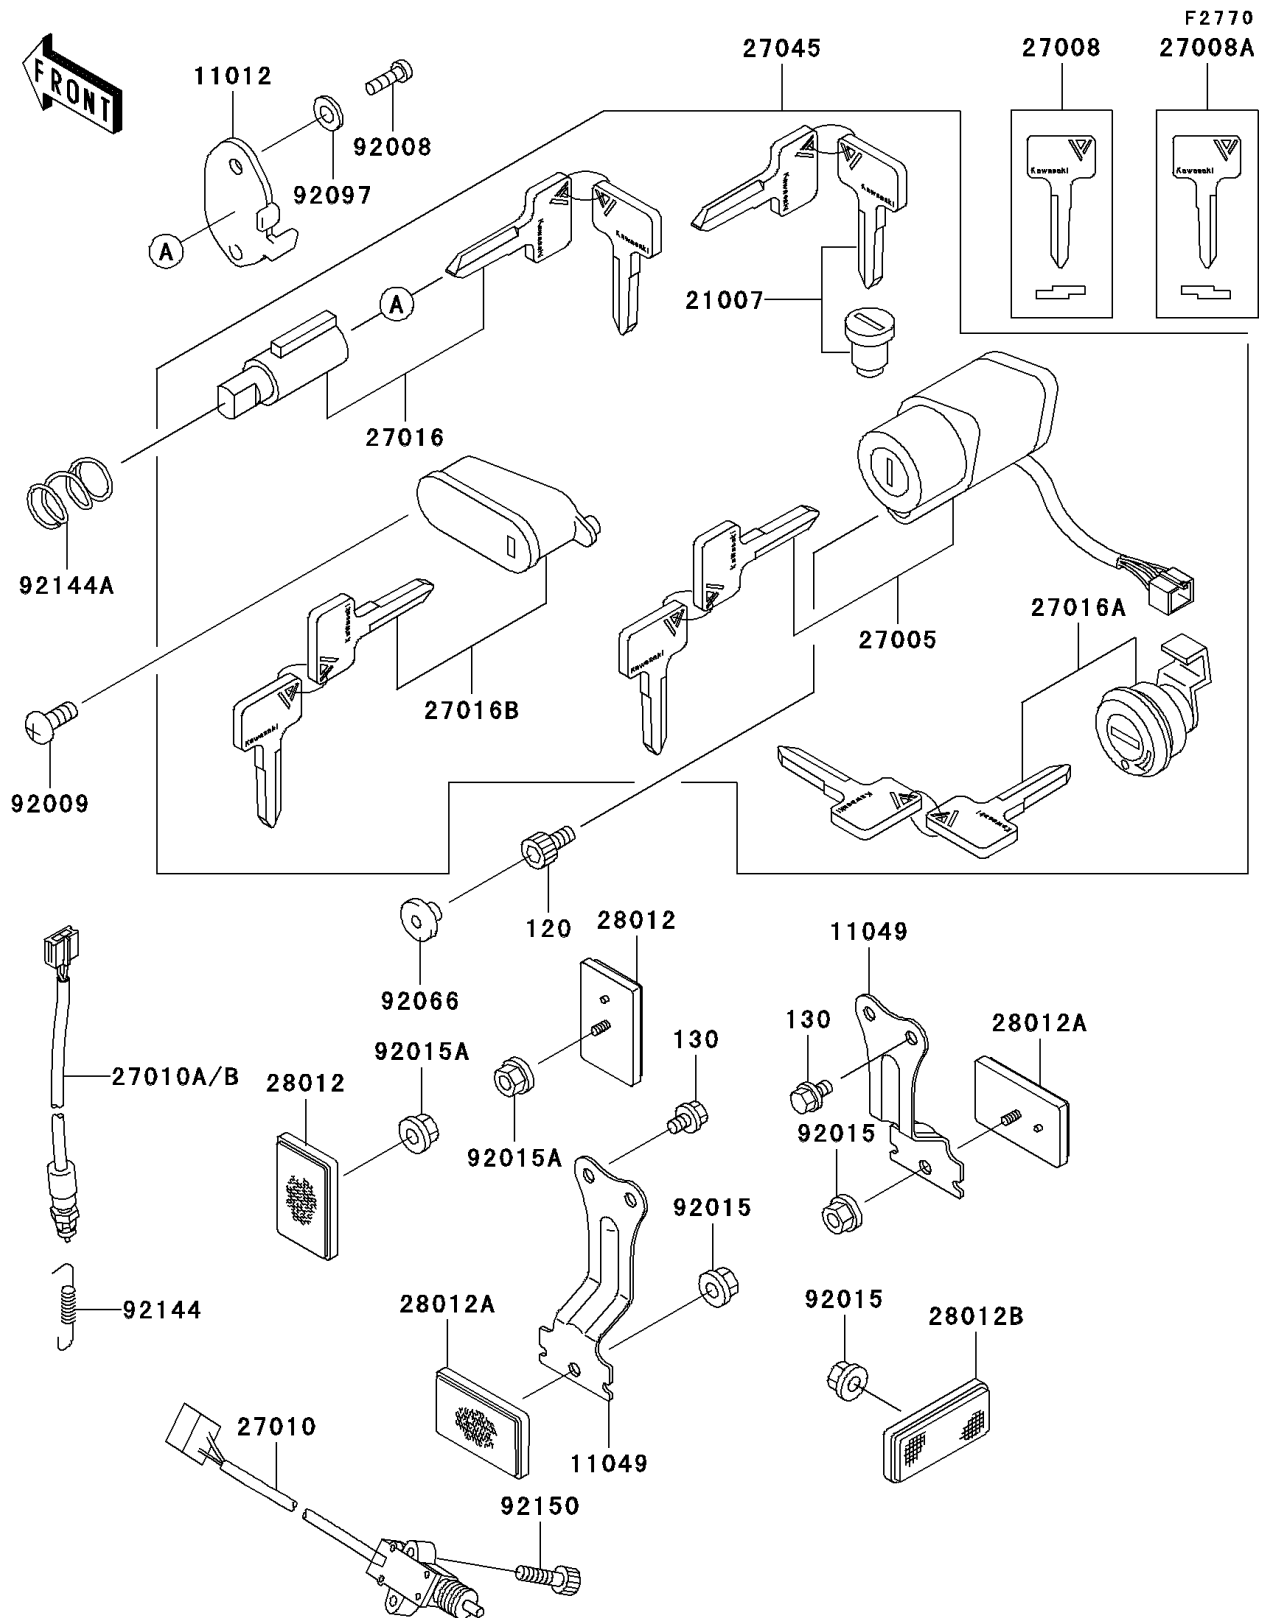

2001 Vulcan 800

PARTS DIAGRAM

Ignition Switch/Locks/Reflectors

2001 Vulcan 800

PARTS LIST

Ignition Switch/Locks/Reflectors

ITEM NAME

PART NUMBER

QUANTITY
