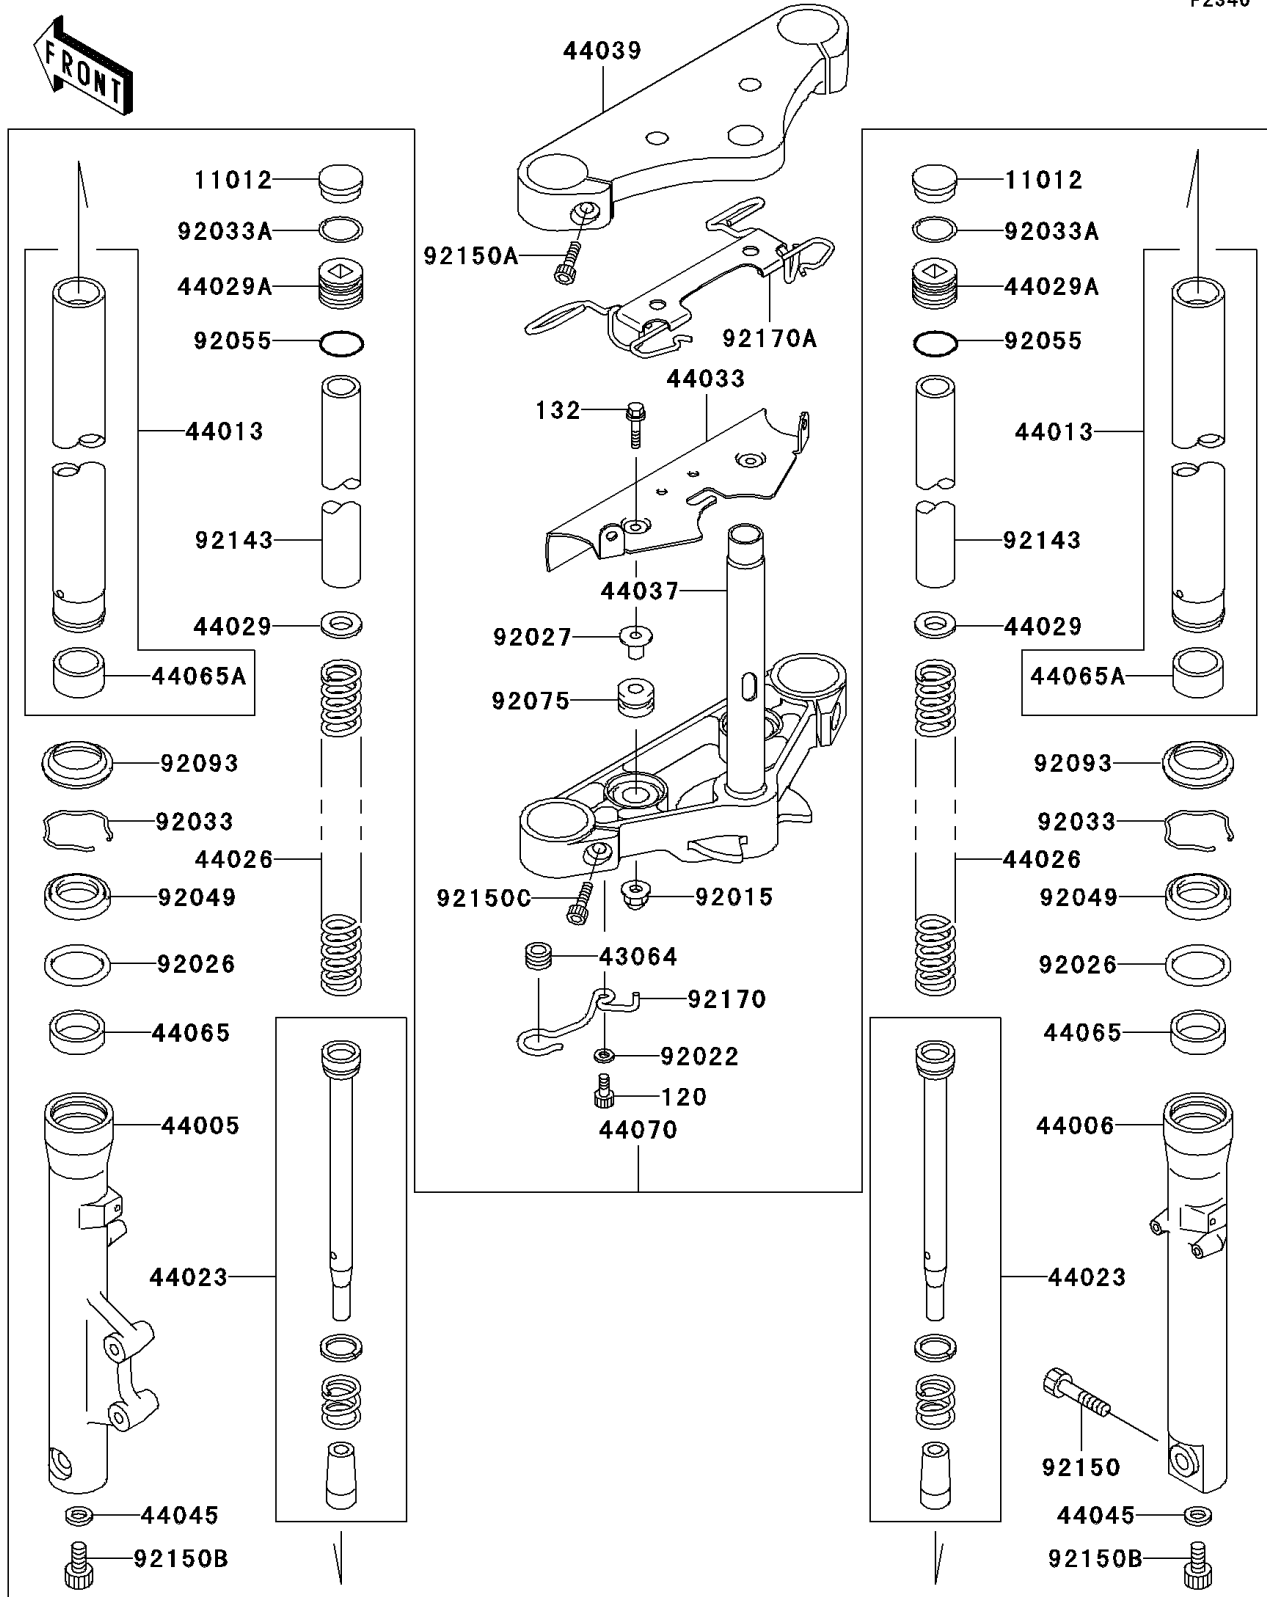

2001 Vulcan 800

PARTS DIAGRAM

Front Fork

F2340

2001 Vulcan 800

PARTS LIST

Front Fork

ITEM NAME

PART NUMBER

QUANTITY
