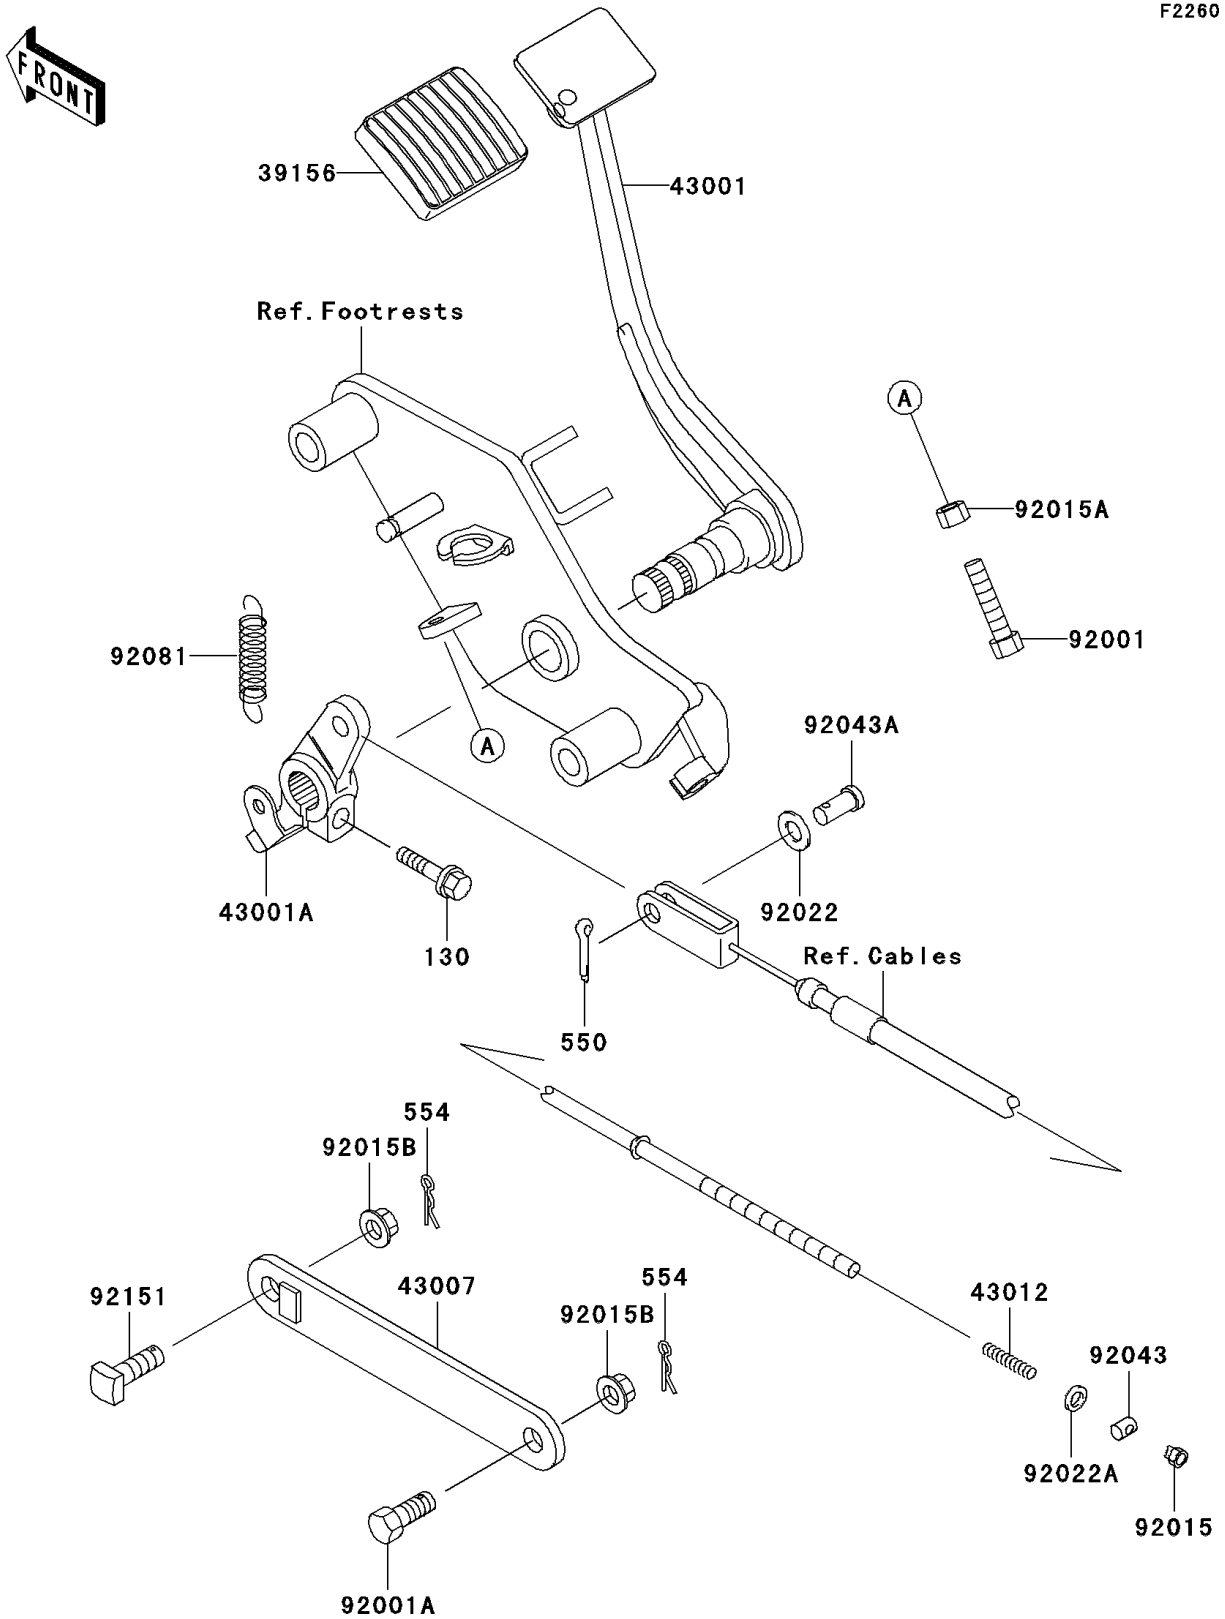

2001 Vulcan 800

PARTS DIAGRAM

Brake Pedal/Torque Link

F2260

2001 Vulcan 800

PARTS LIST

Brake Pedal/Torque Link

ITEM NAME

PART NUMBER

QUANTITY
