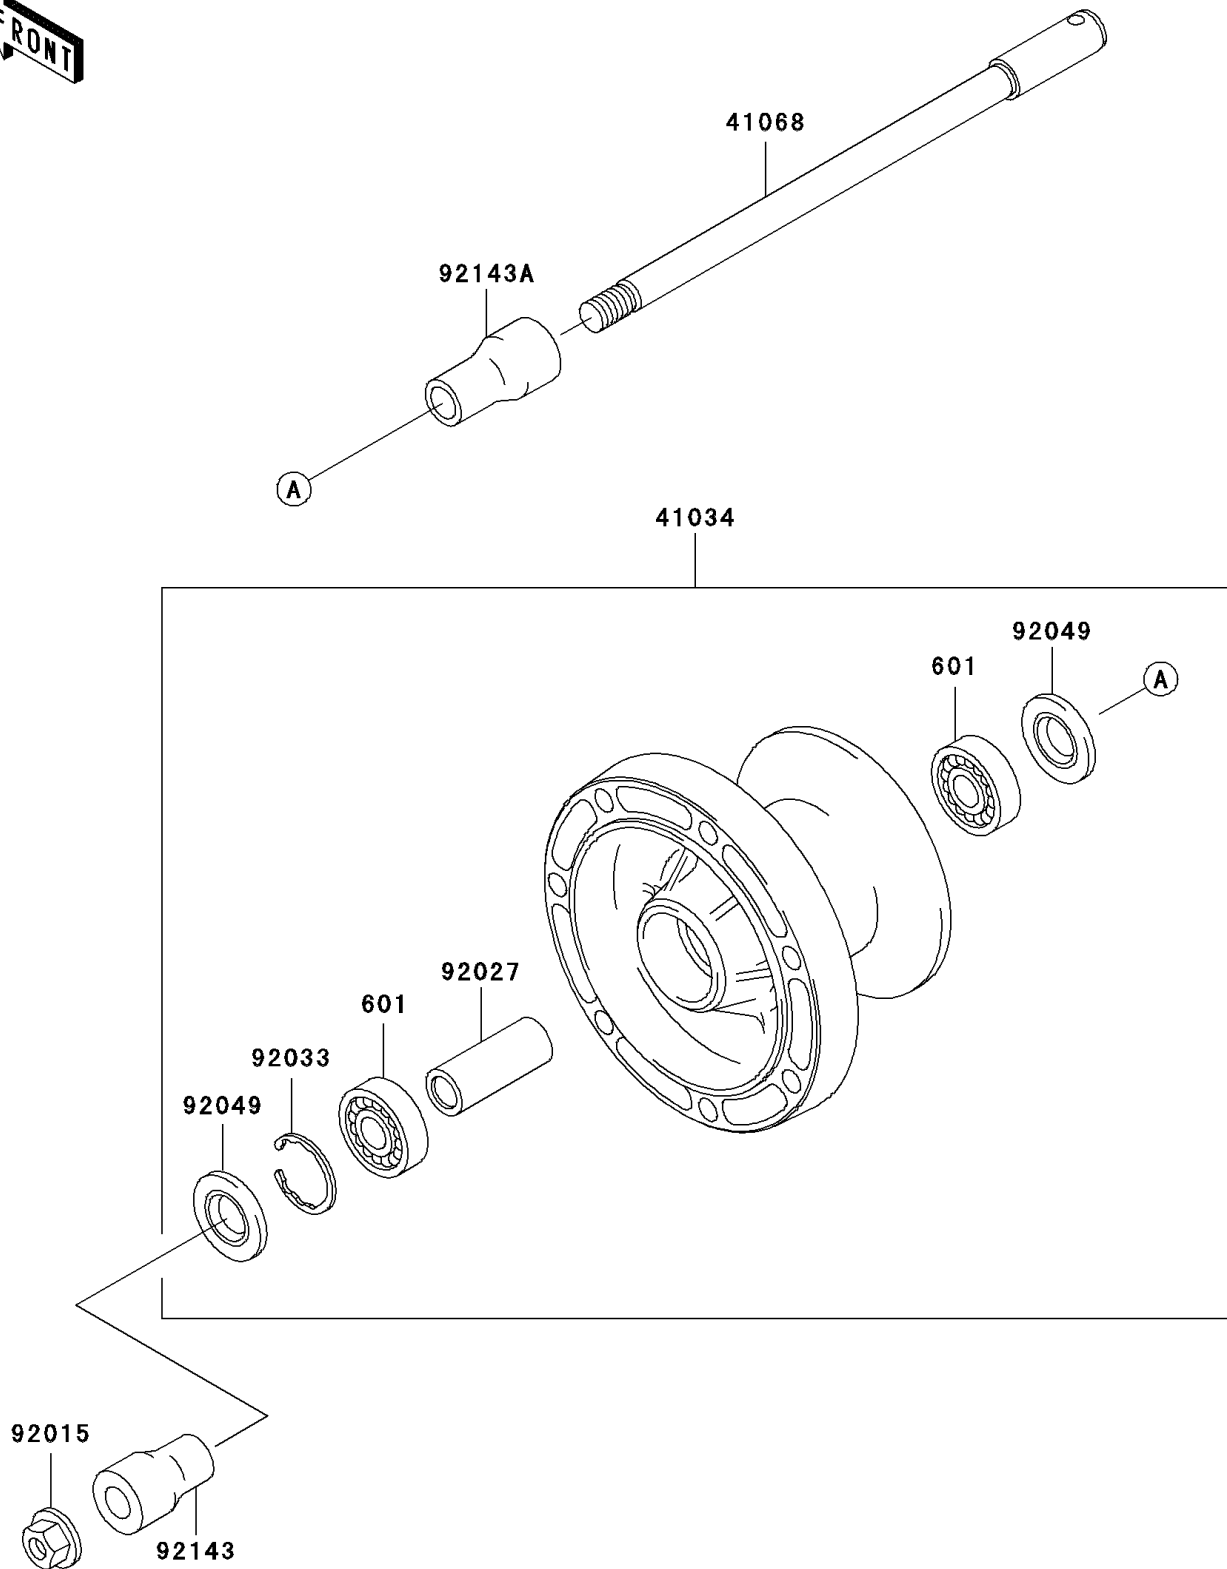

2001 Vulcan 800

PARTS DIAGRAM

Front Wheel

F2230

2001 Vulcan 800

PARTS LIST

Front Wheel

Kawasaki

Let the Good Times Roll®

ITEM NAME

PART NUMBER

QUANTITY
