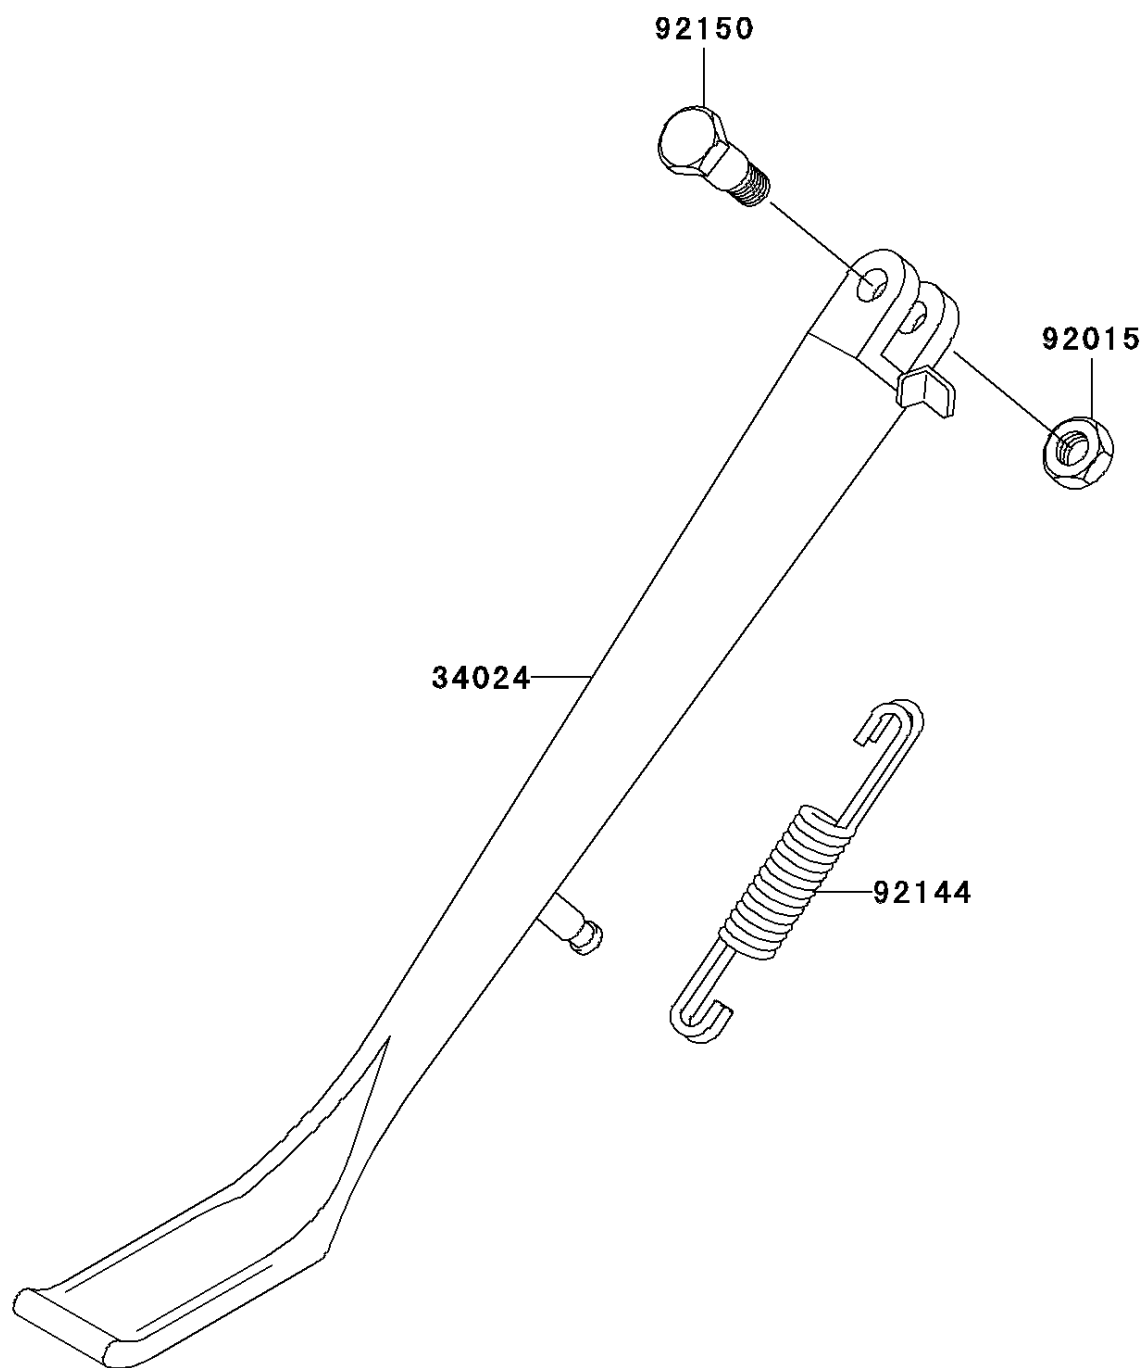

2001 Vulcan 800

PARTS DIAGRAM

Stand(s)

F2190

2001 Vulcan 800

PARTS LIST

Stand(s)

Kawasaki

Let the Good Times Roll®

ITEM NAME

PART NUMBER

QUANTITY
