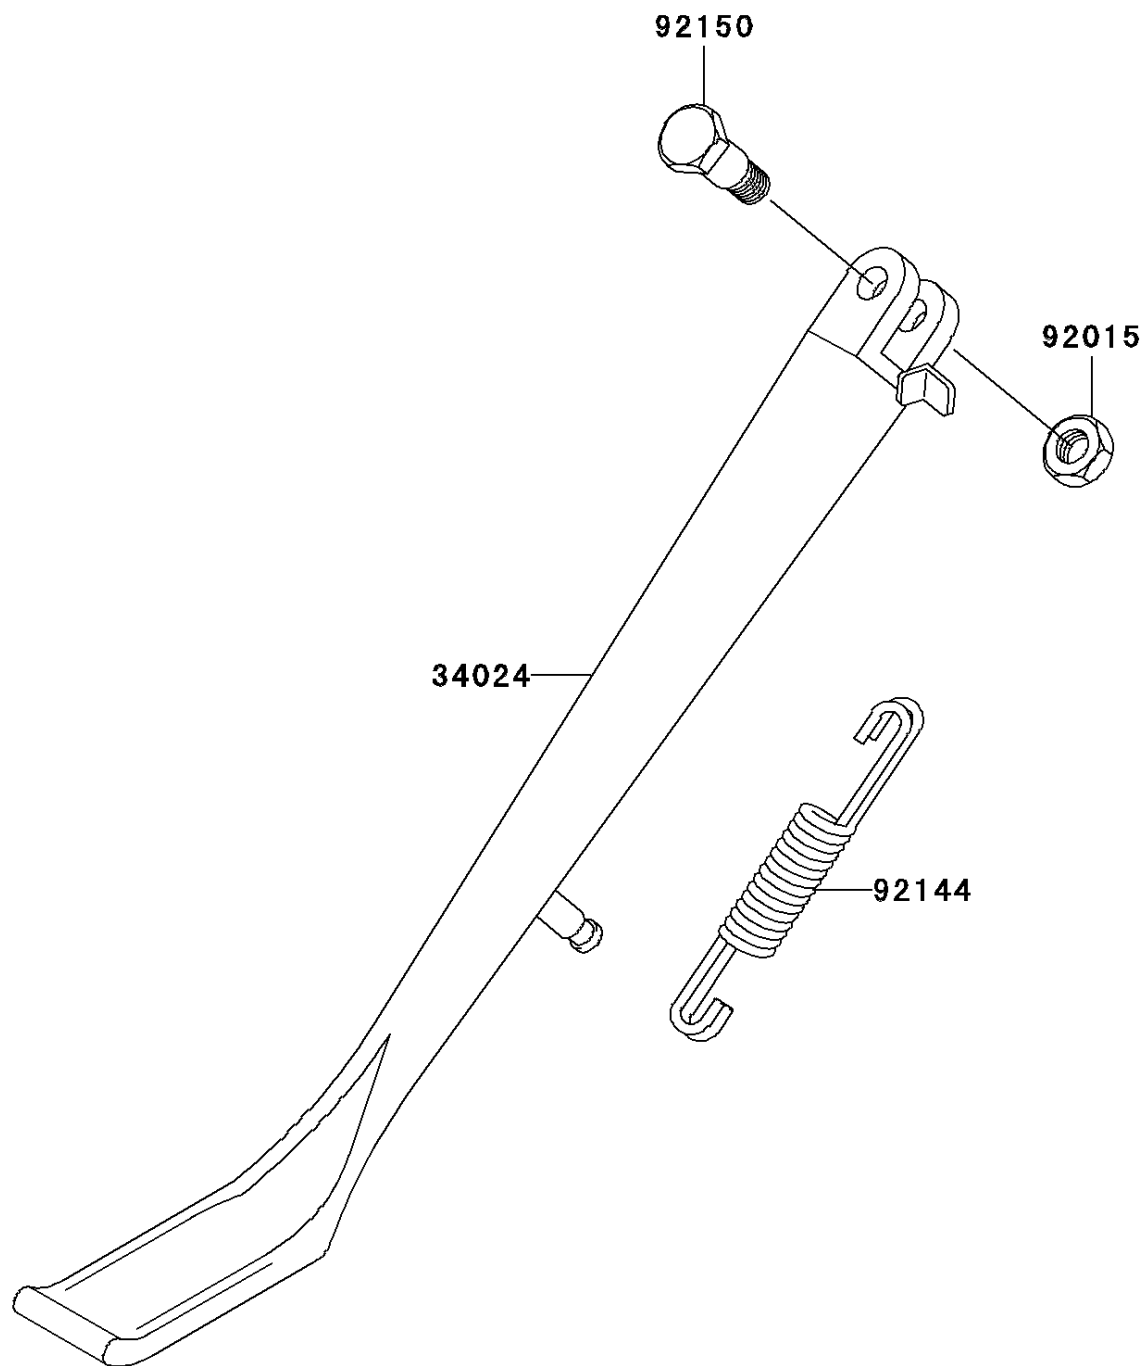

2000 Vulcan 800

PARTS DIAGRAM

Stand(s)

F2190

2000 Vulcan 800

PARTS LIST

Stand(s)

ITEM NAME

PART NUMBER

QUANTITY
