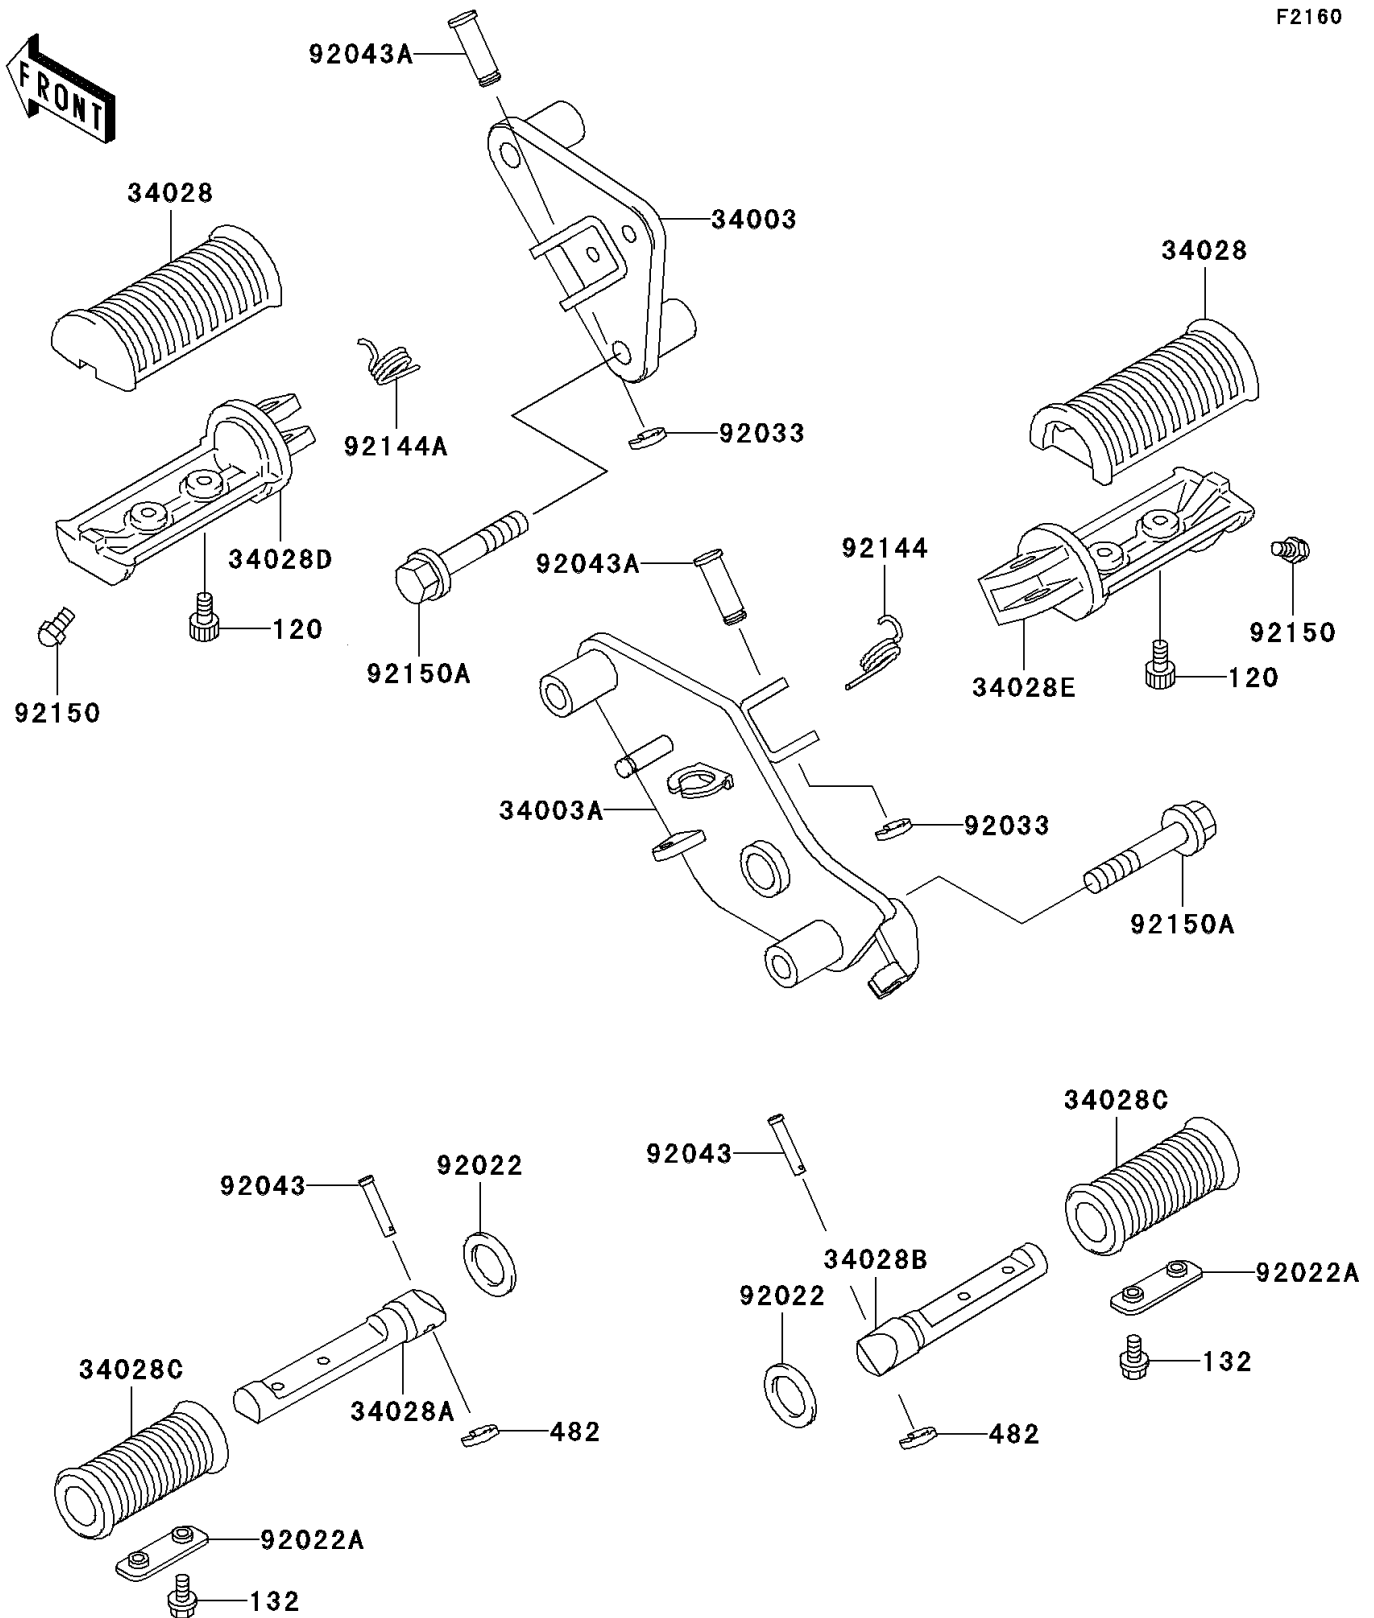

2001 Vulcan 800

PARTS DIAGRAM

Footrests

F2160

2001 Vulcan 800

PARTS LIST

Footrests

ITEM NAME

PART NUMBER

QUANTITY
