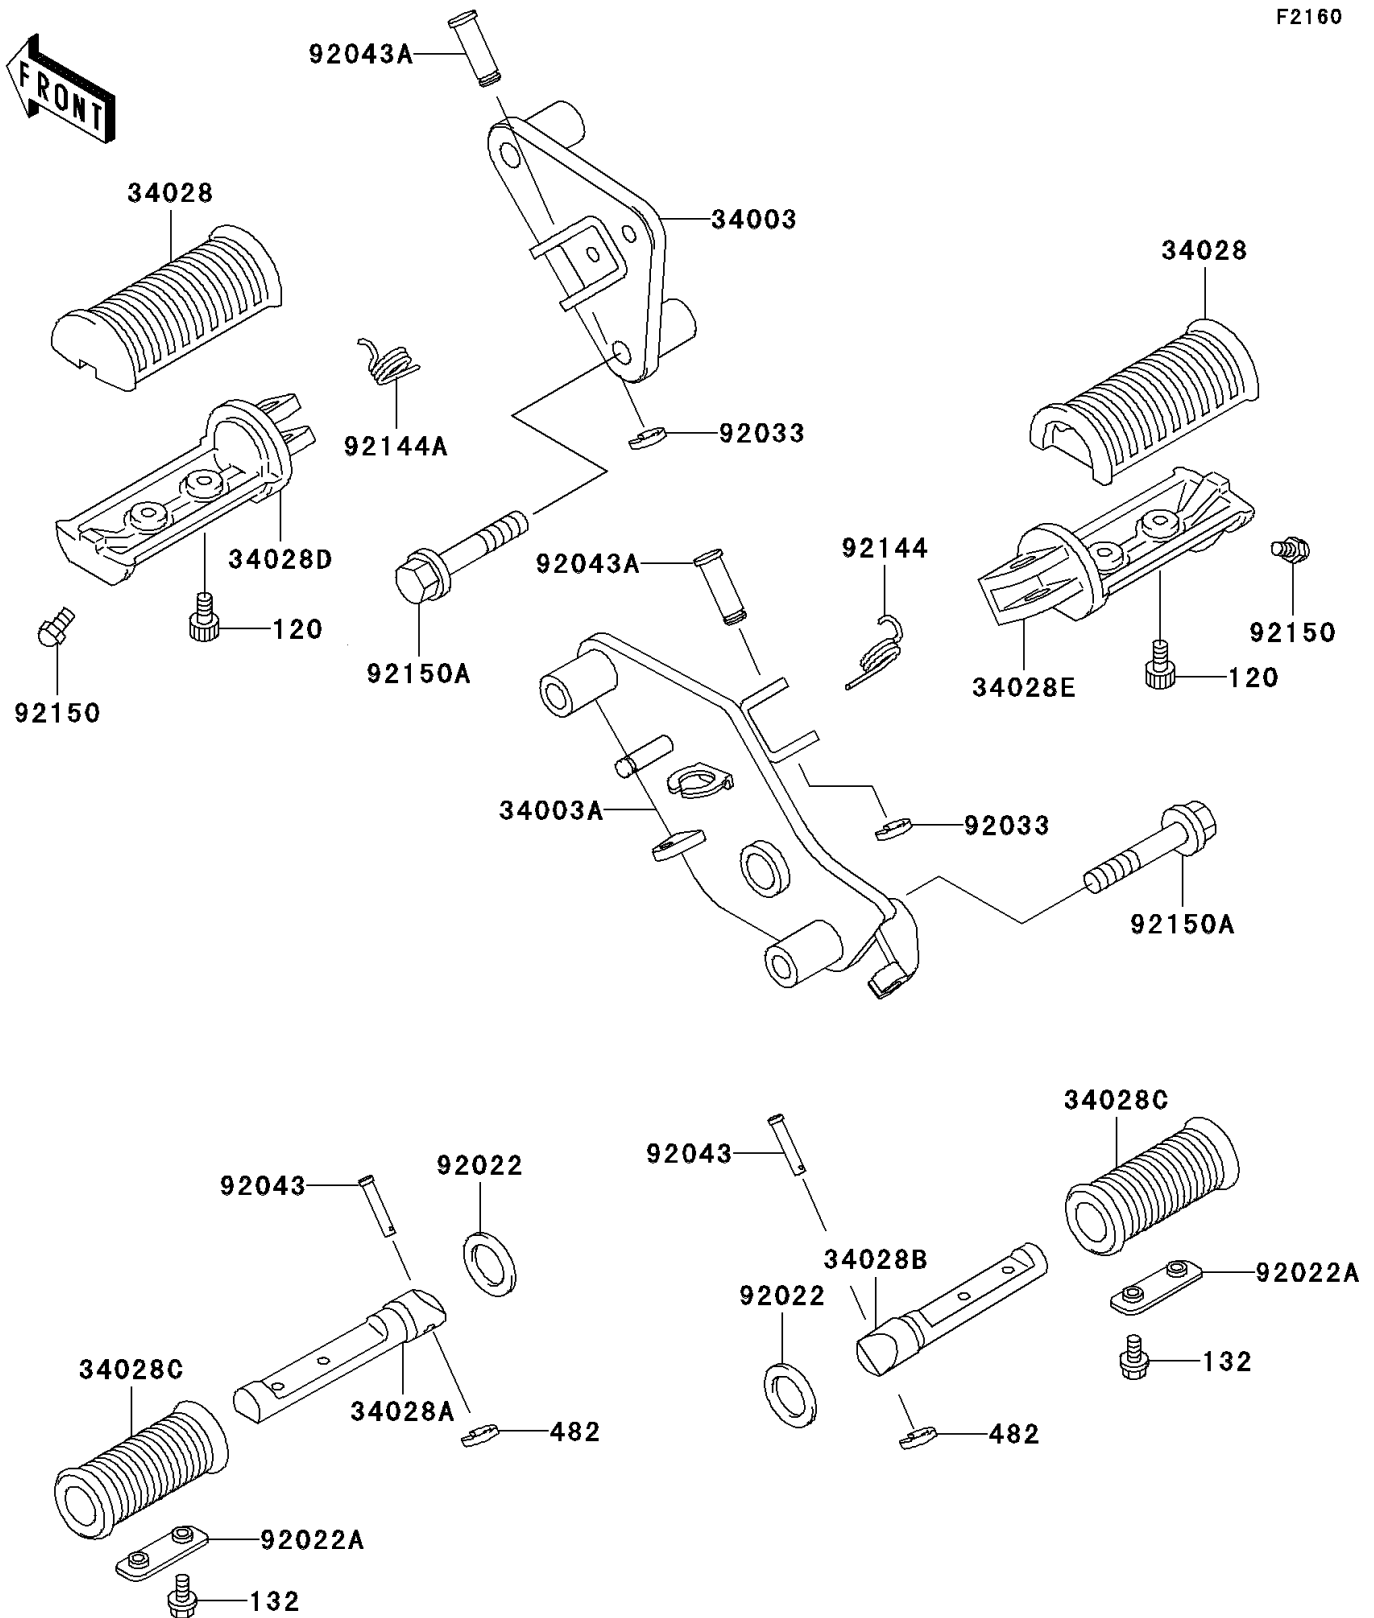

2000 Vulcan 800

PARTS DIAGRAM

Footrests

F2160

2000 Vulcan 800

PARTS LIST

Footrests

ITEM NAME

PART NUMBER

QUANTITY
