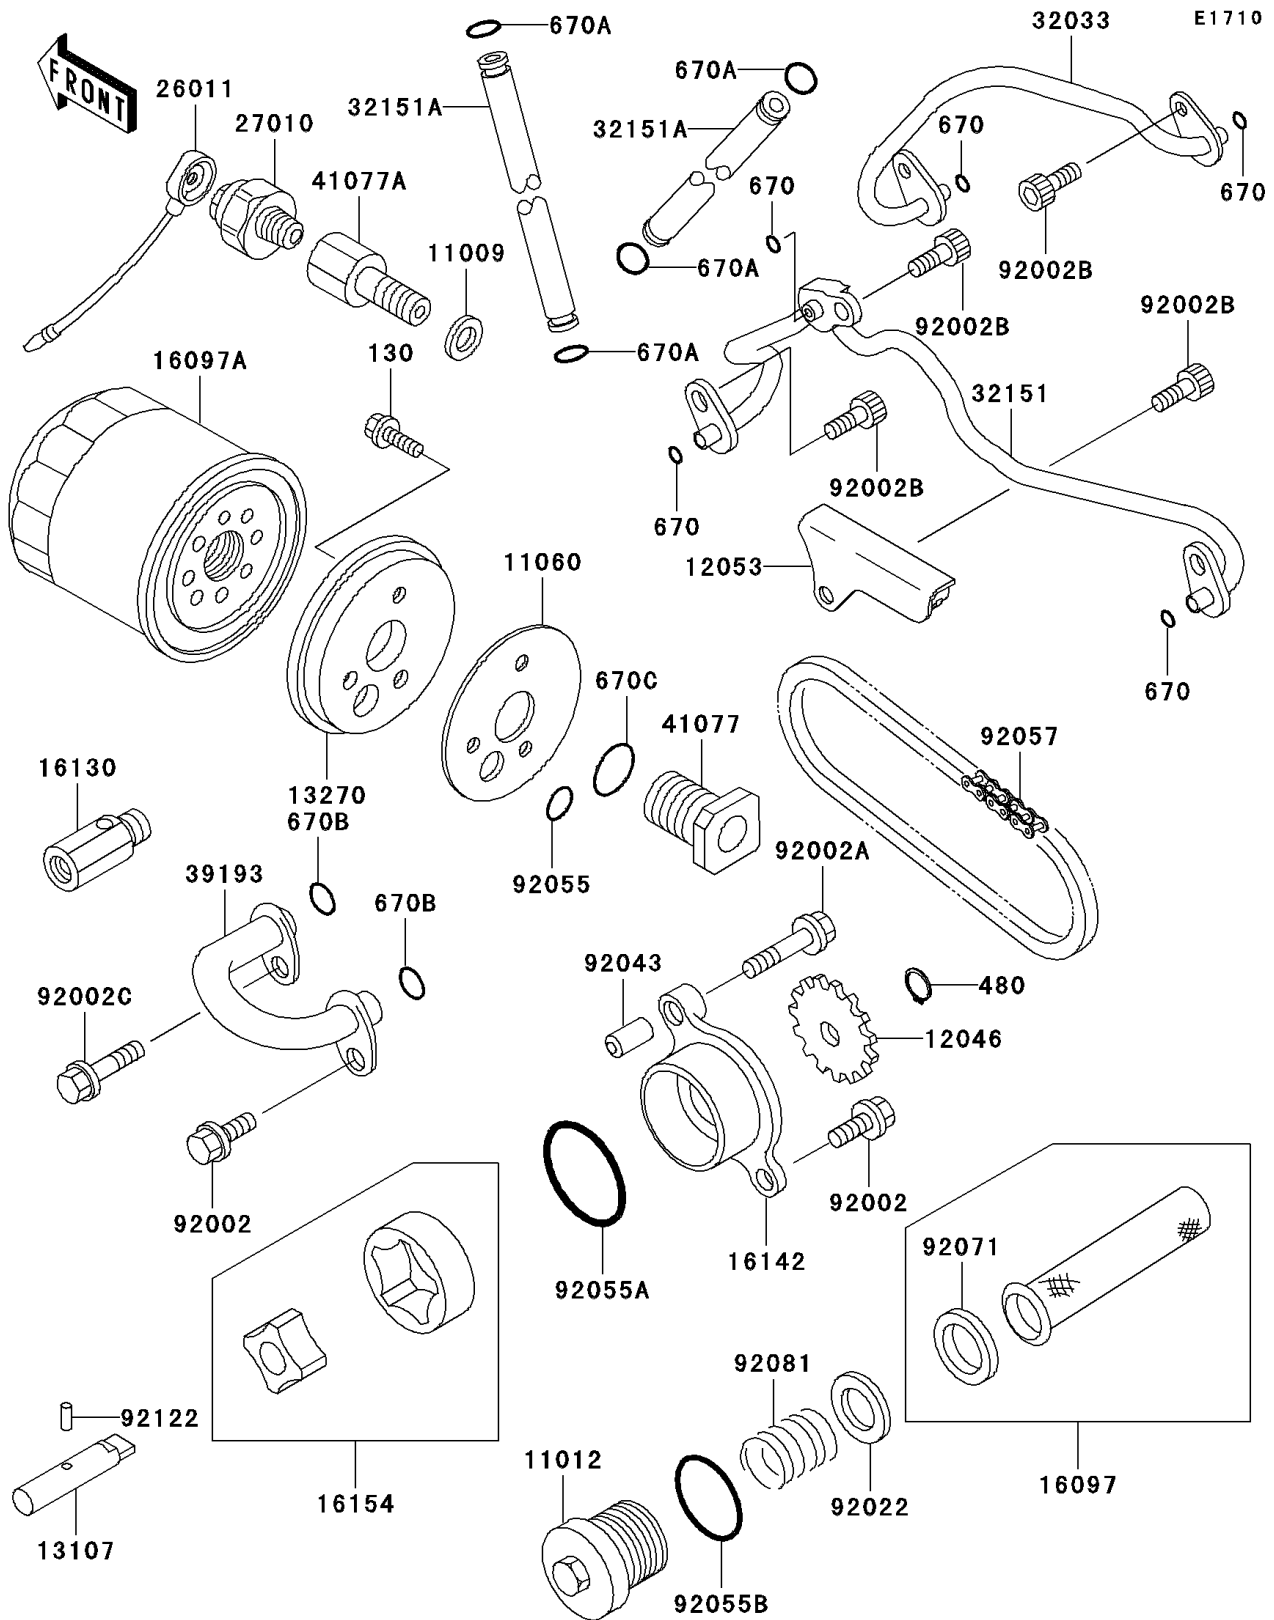

2000 Vulcan 800

PARTS DIAGRAM

Oil Pump/Oil Filter

2000 Vulcan 800

PARTS LIST

Oil Pump/Oil Filter

ITEM NAME

PART NUMBER

QUANTITY
