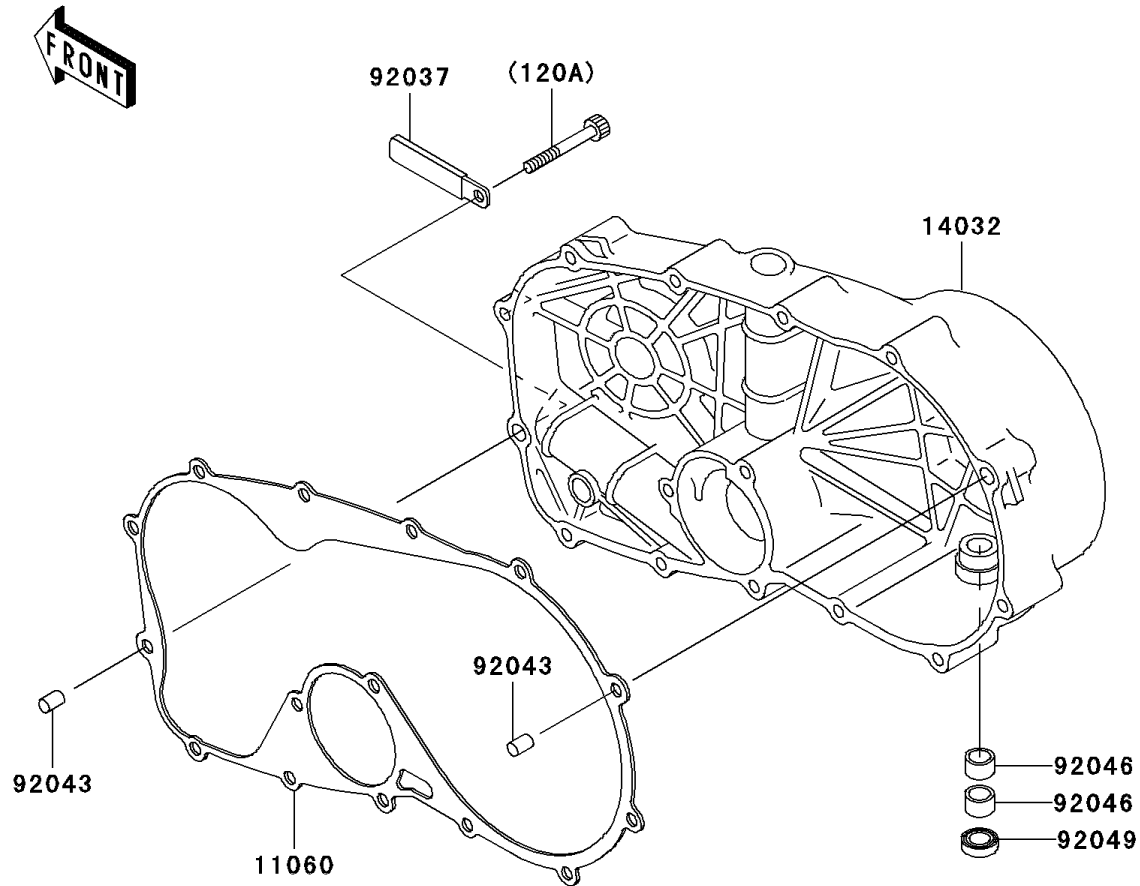

2001 Vulcan 800

PARTS DIAGRAM

Right Engine Cover(s)

E1436

2001 Vulcan 800

PARTS LIST

Right Engine Cover(s)

ITEM NAME

PART NUMBER

QUANTITY
