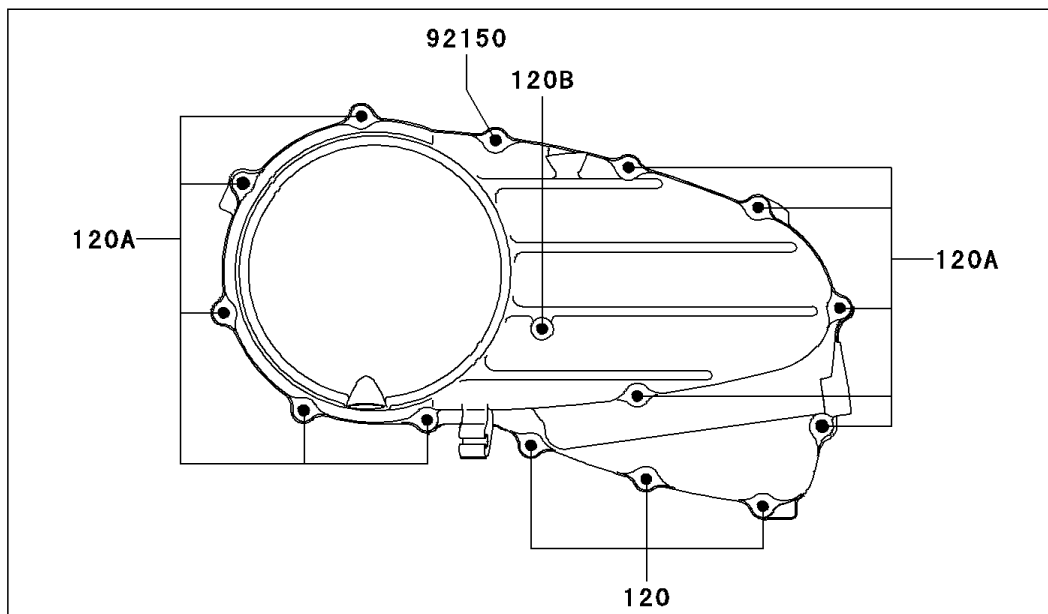

2001 Vulcan 800

PARTS DIAGRAM

Right Engine Cover(s)

E1436

2001 Vulcan 800

PARTS LIST

Right Engine Cover(s)

ITEM NAME

PART NUMBER

QUANTITY
