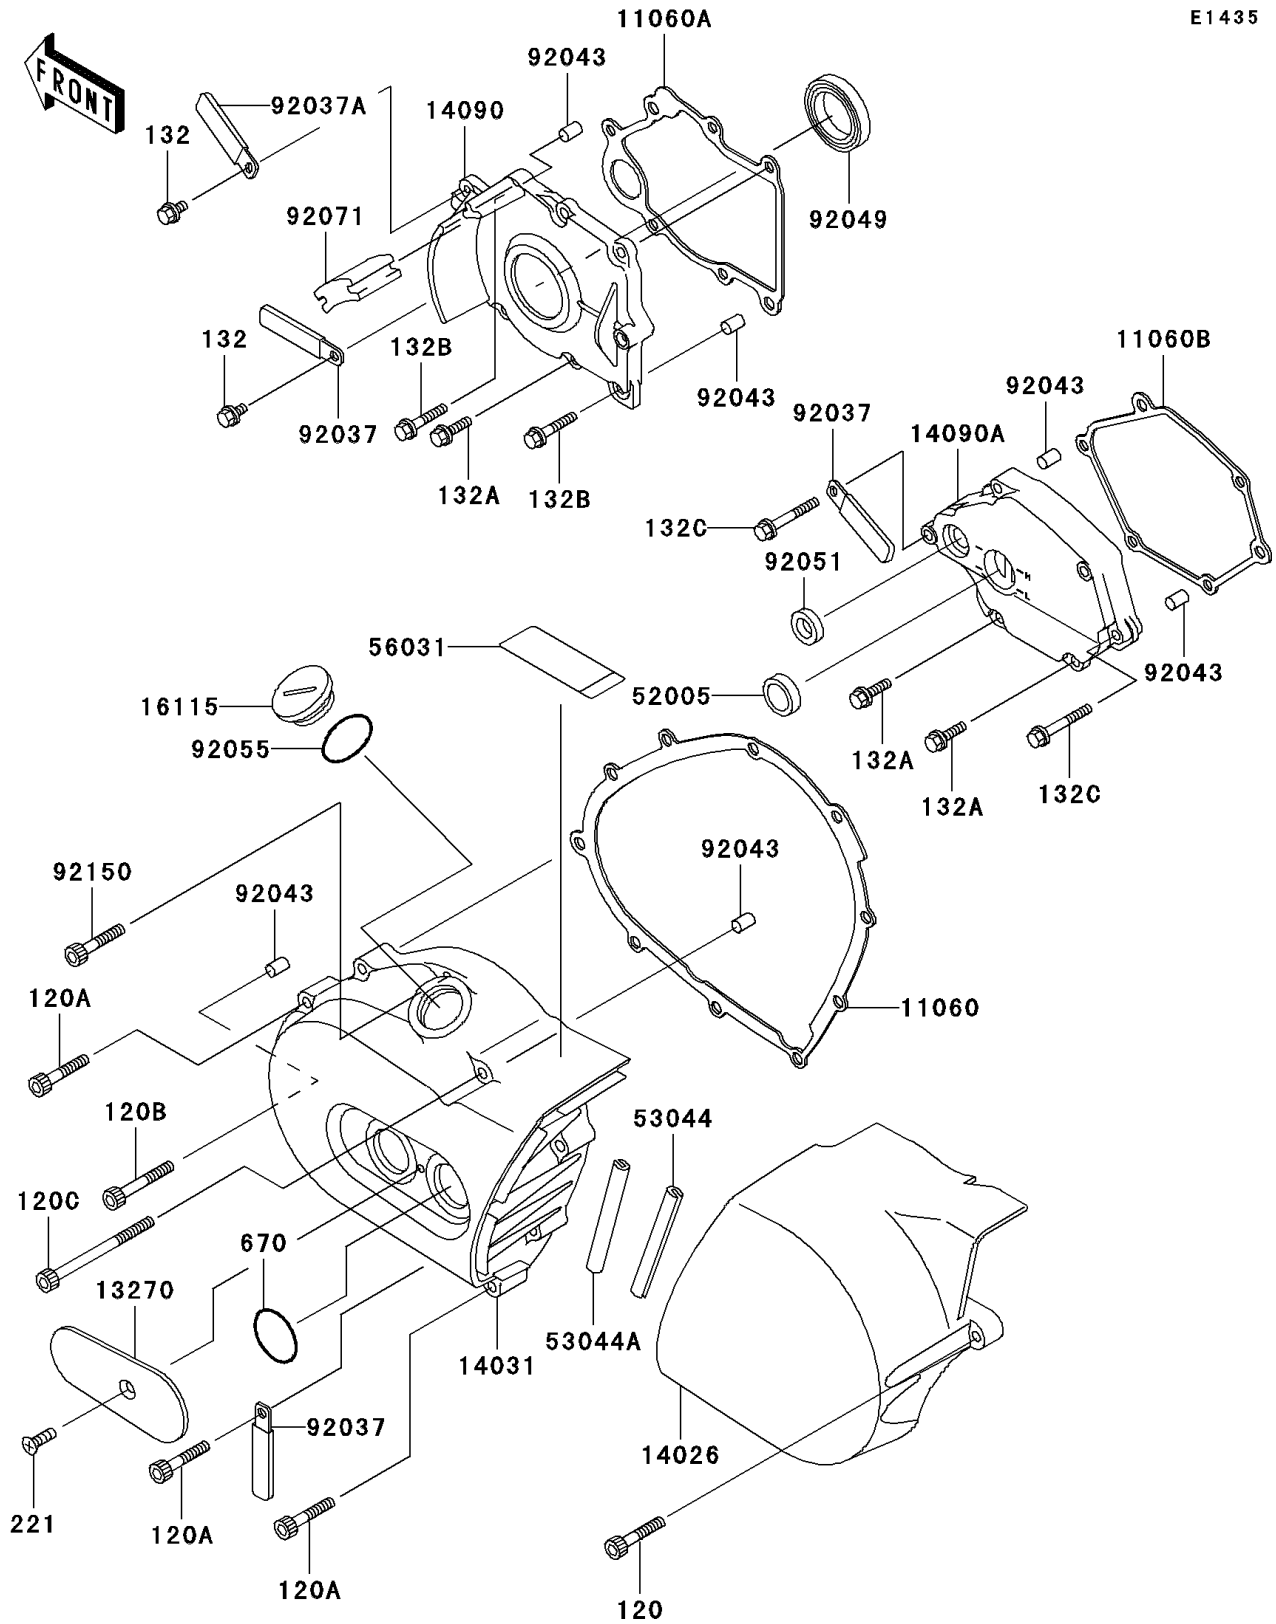

## PARTS DIAGRAM

### Left Engine Cover(s)

E1435

# 2001 Vulcan 800

## PARTS LIST

Left Engine Cover(s)

**ITEM NAME**

**PART NUMBER**

**QUANTITY**

---