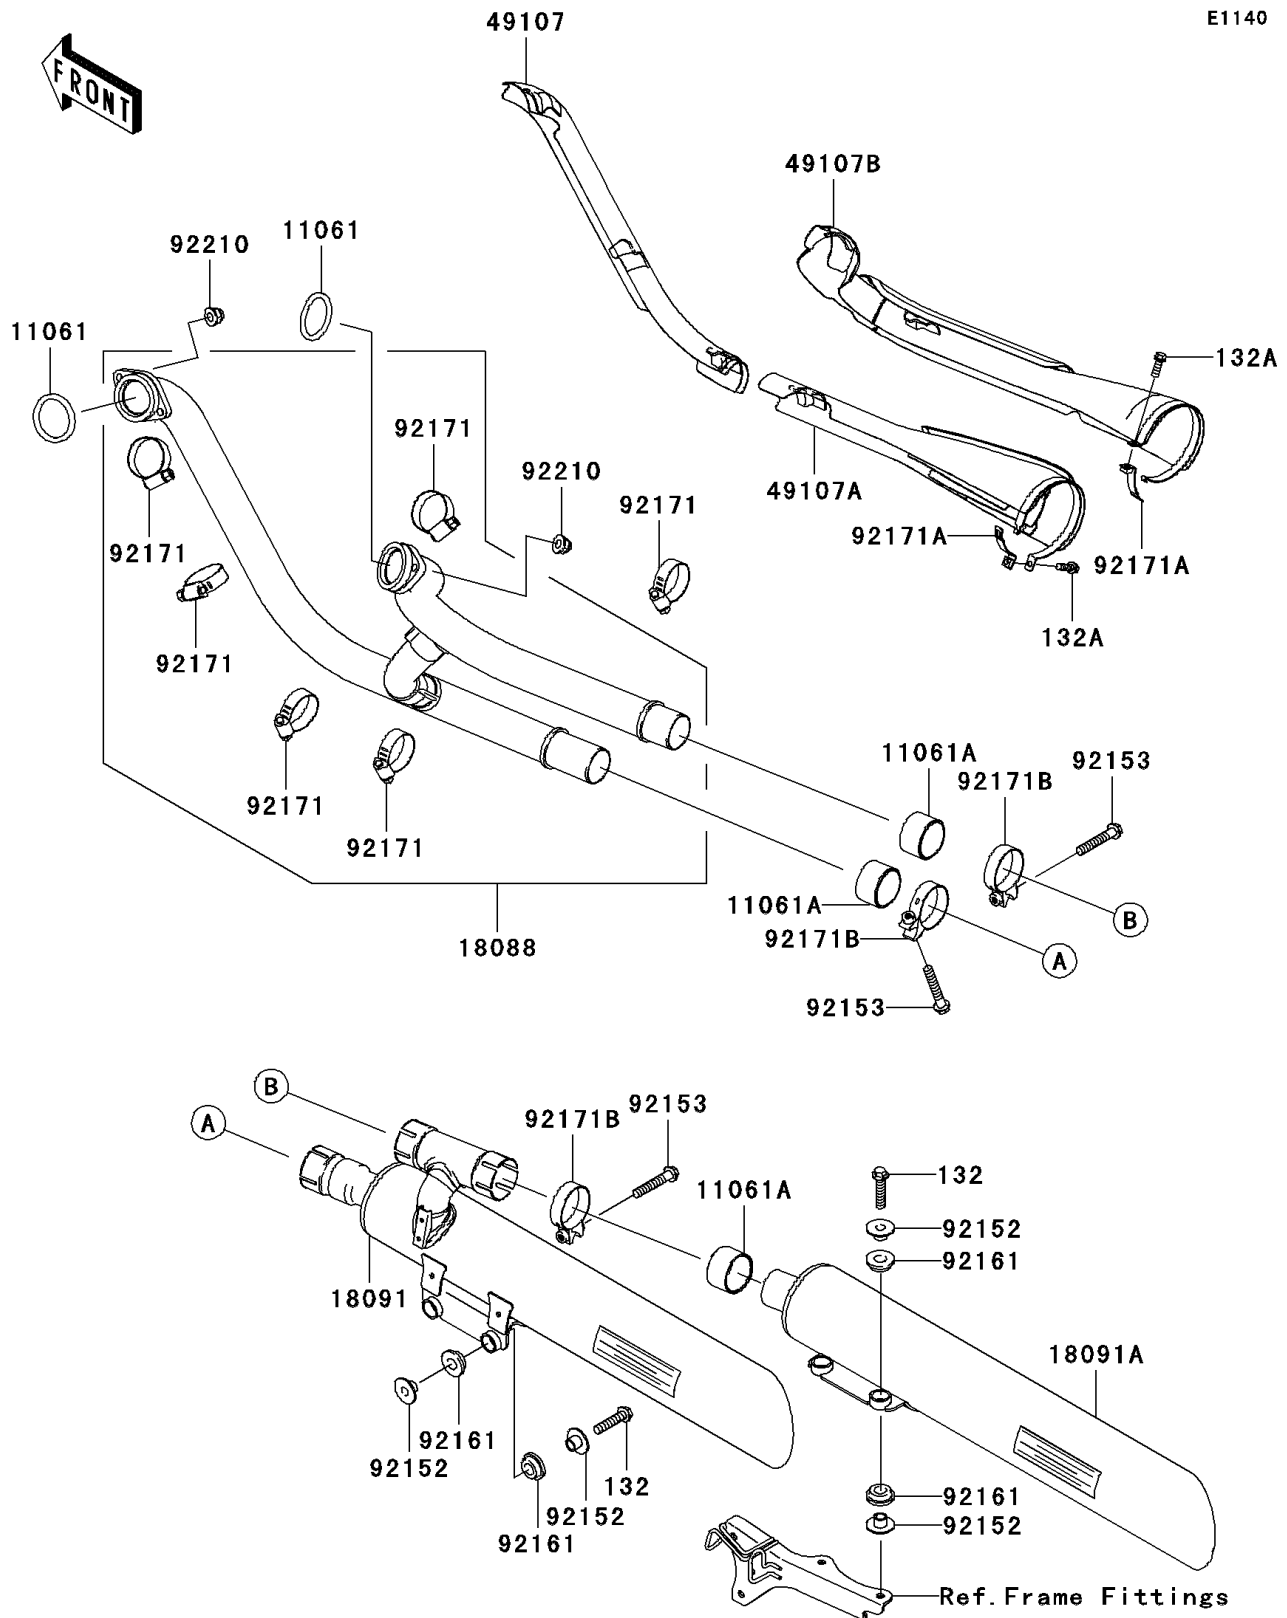

2009 Vulcan® 2000 Classic LT

PARTS DIAGRAM

Muffler(s)

2009 Vulcan[®] 2000 Classic LT

PARTS LIST

Muffler(s)

ITEM NAME

PART NUMBER

QUANTITY
