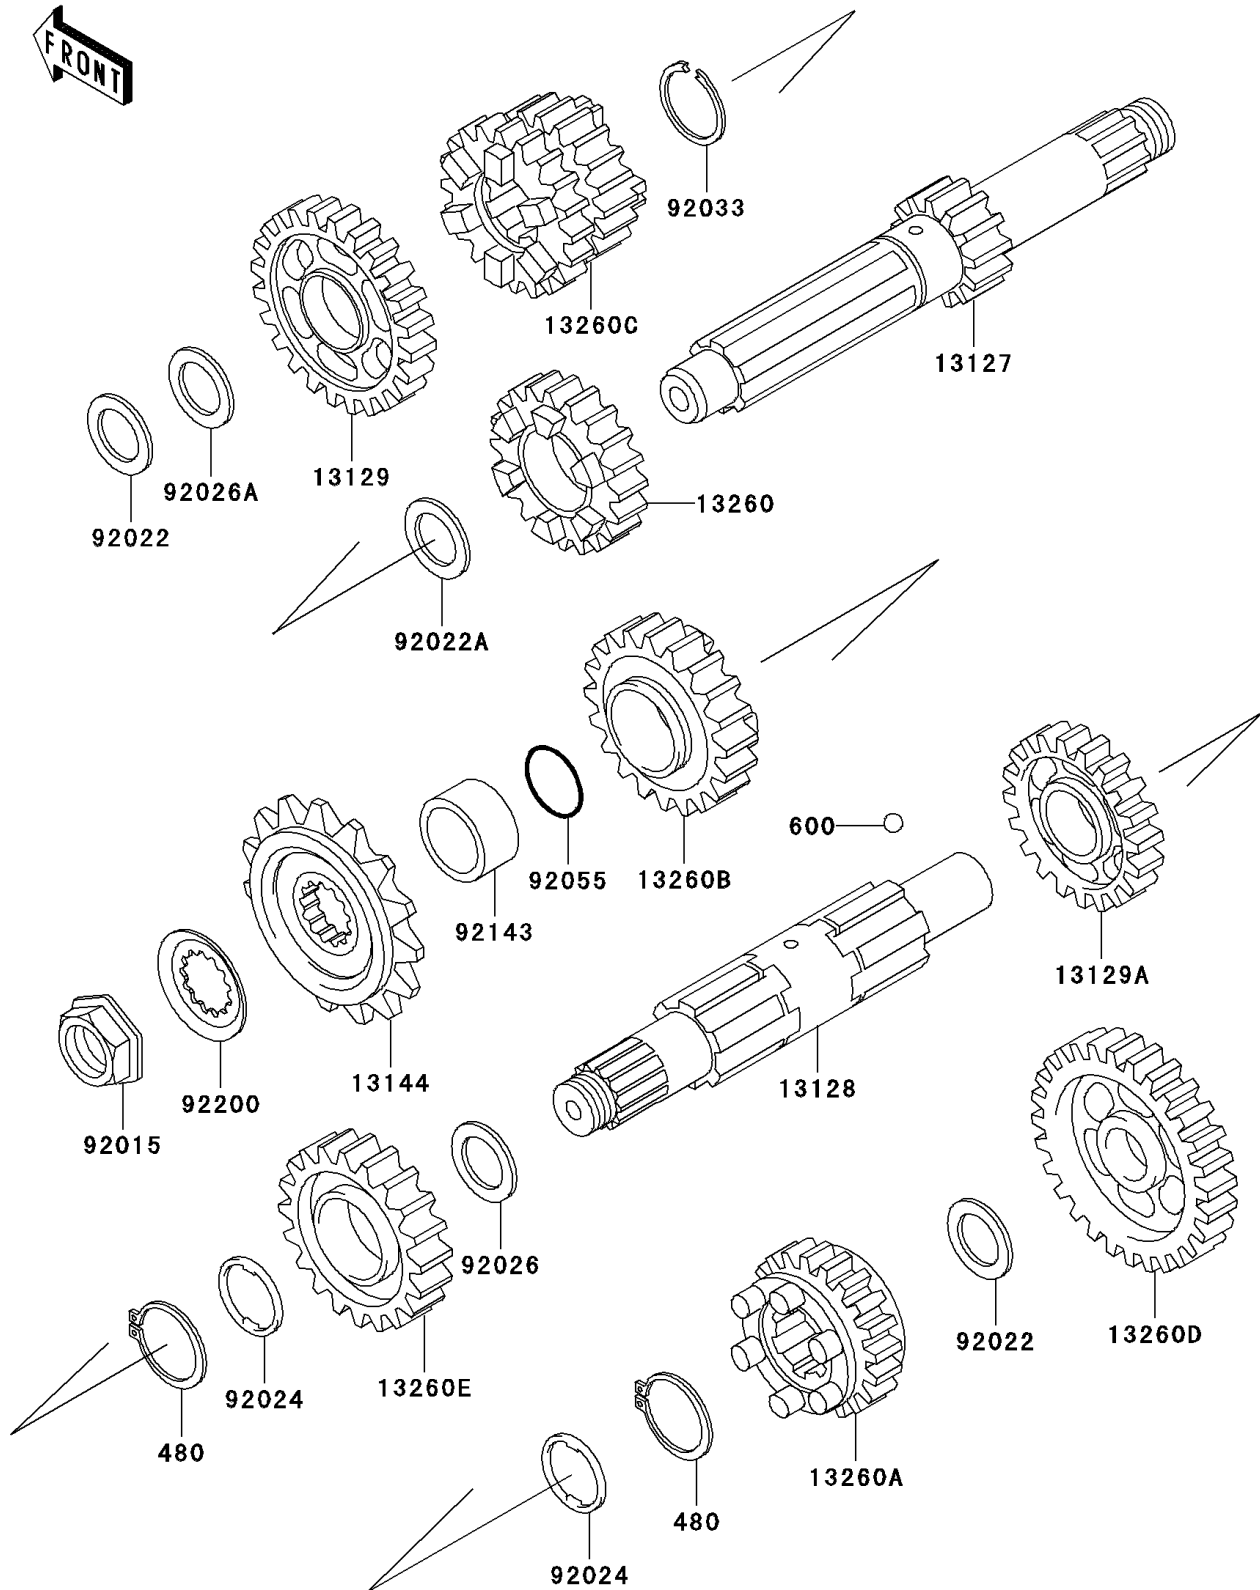

2001 Vulcan 800

PARTS DIAGRAM

Transmission

E1361

2001 Vulcan 800

PARTS LIST

Transmission

Kawasaki

Let the Good Times Roll®

ITEM NAME

PART NUMBER

QUANTITY
