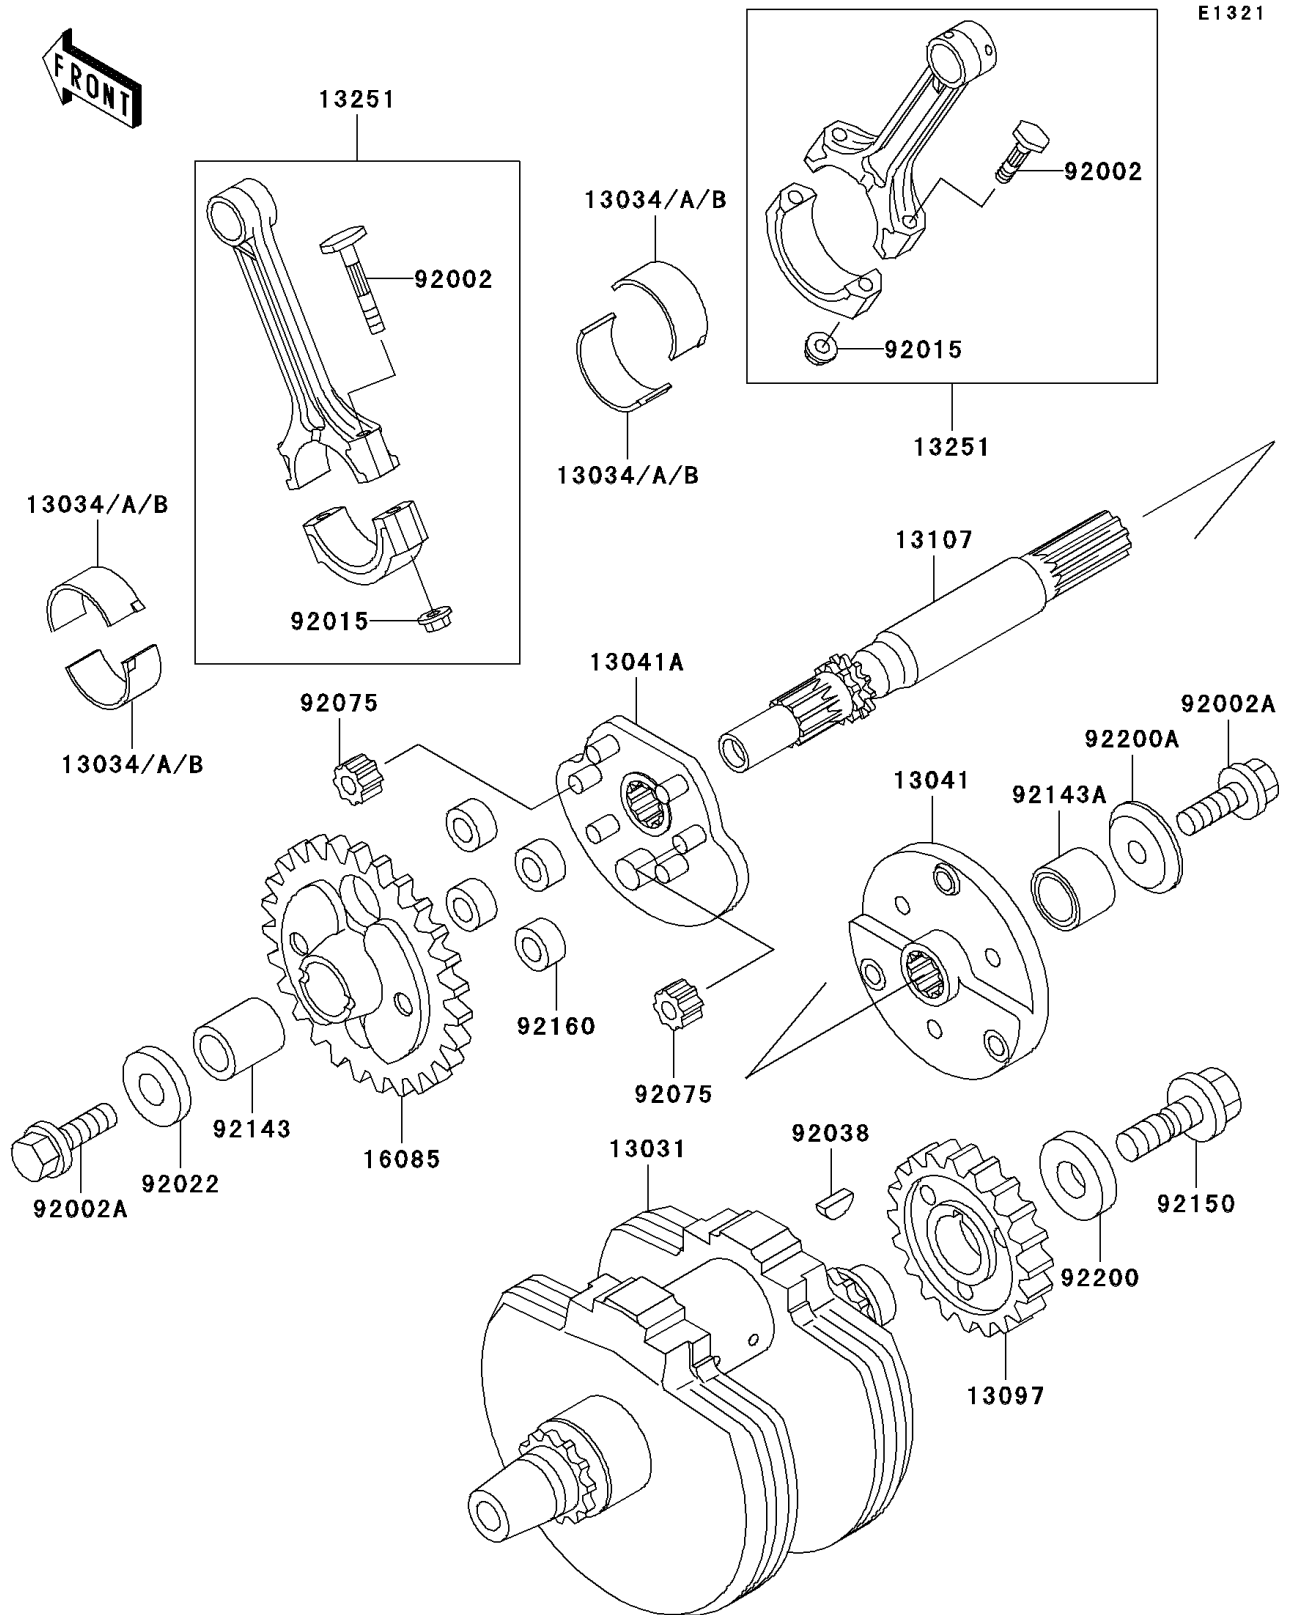

2000 Vulcan 800

PARTS DIAGRAM

Crankshaft

2000 Vulcan 800

PARTS LIST

Crankshaft

ITEM NAME

PART NUMBER

QUANTITY
