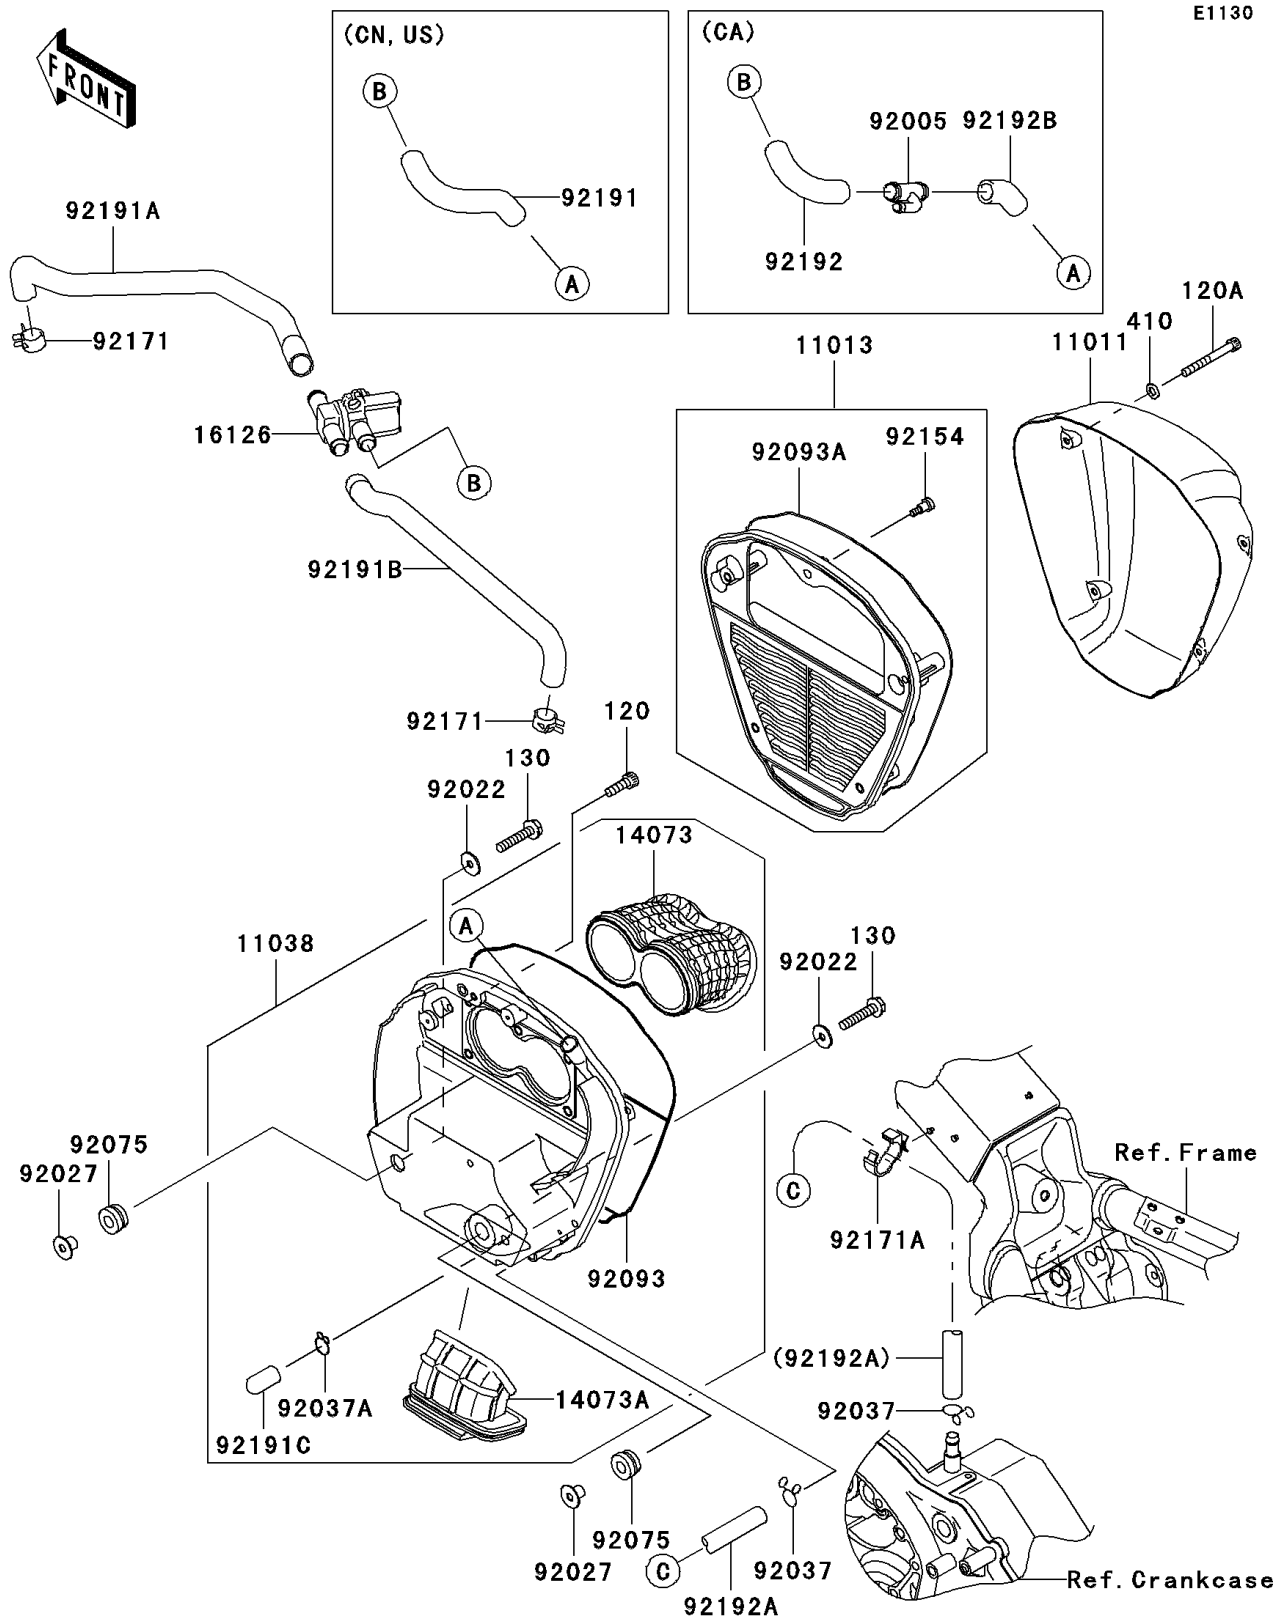

2009 Vulcan® 2000 Classic LT

PARTS DIAGRAM

Air Cleaner

2009 Vulcan[®] 2000 Classic LT

PARTS LIST

Air Cleaner

ITEM NAME	PART NUMBER	QUANTITY
-----------	-------------	----------
