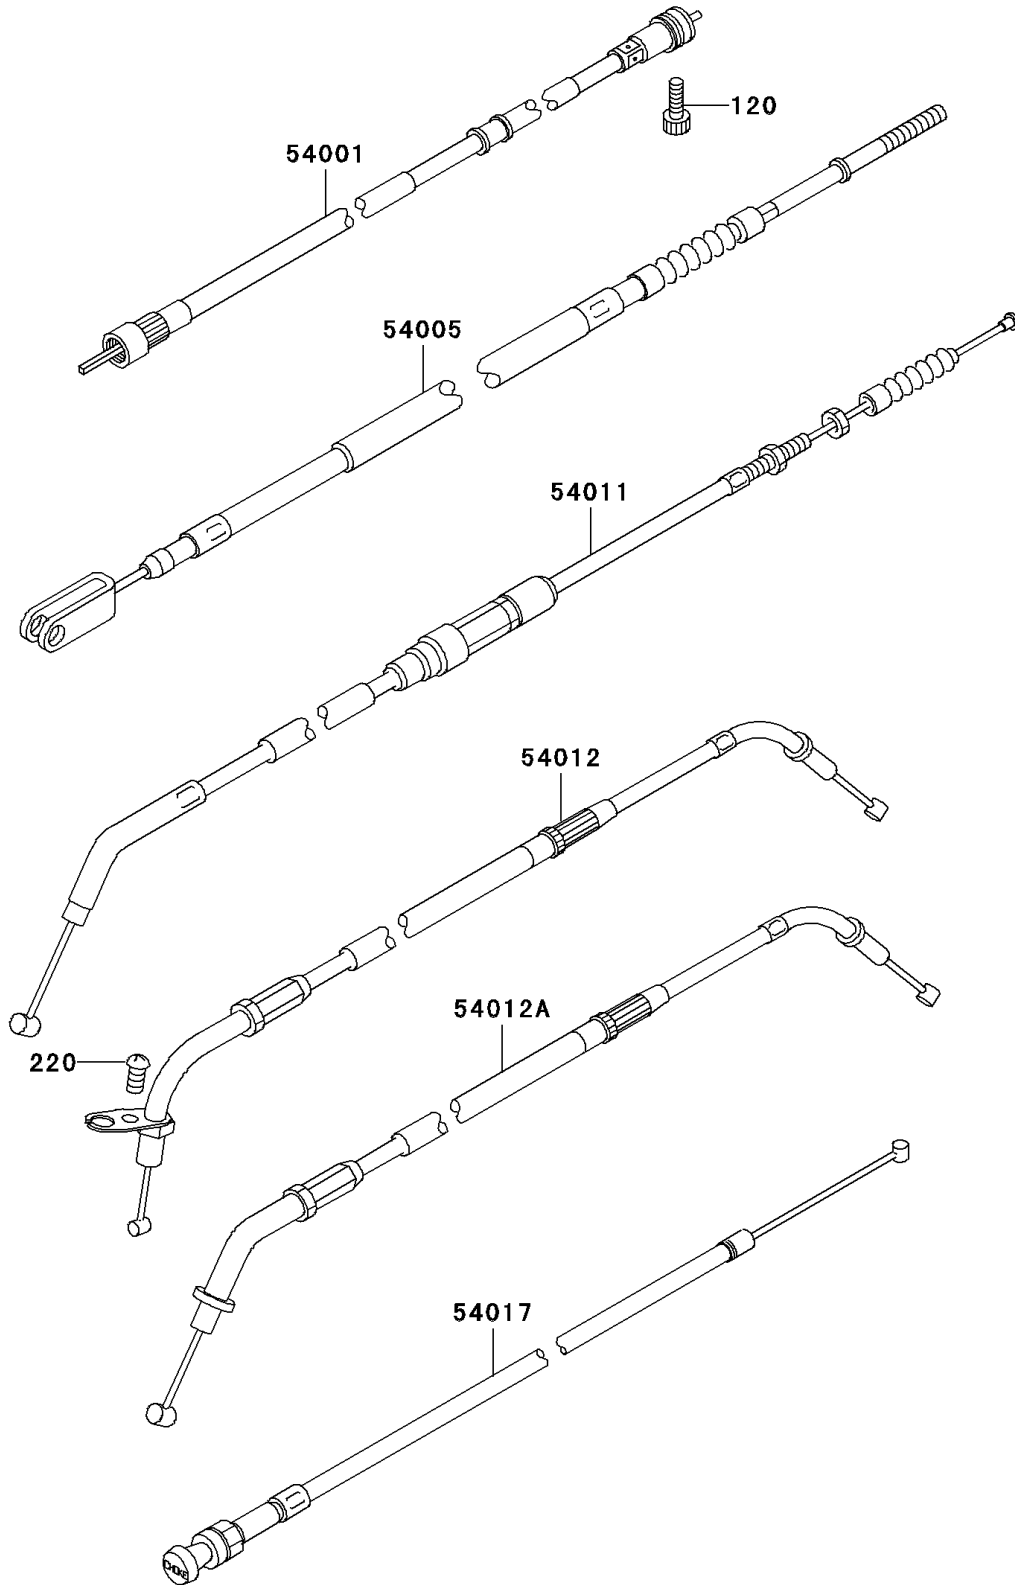

2004 Vulcan 800

PARTS DIAGRAM

Cables

F2540

2004 Vulcan 800

PARTS LIST

Cables

ITEM NAME	PART NUMBER	QUANTITY
BOLT-SOCKET (Ref # 120)	120P0520	1
SCREW-PAN-CROSS (Ref # 220)	220F0514	1
CABLE-SPEEDMETER (Ref # 54001)	54001-1219	1
CABLE-BRAKE (Ref # 54005)	54005-1182	1
CABLE-CLUTCH (Ref # 54011)	54011-1346	1
CABLE-THROTTLE,OPENING (Ref # 54012)	54012-0054	1
CABLE-THROTTLE,CLOSING (Ref # 54012A)	54012-0055	1
CABLE-STARTER (Ref # 54017)	54017-1201	1