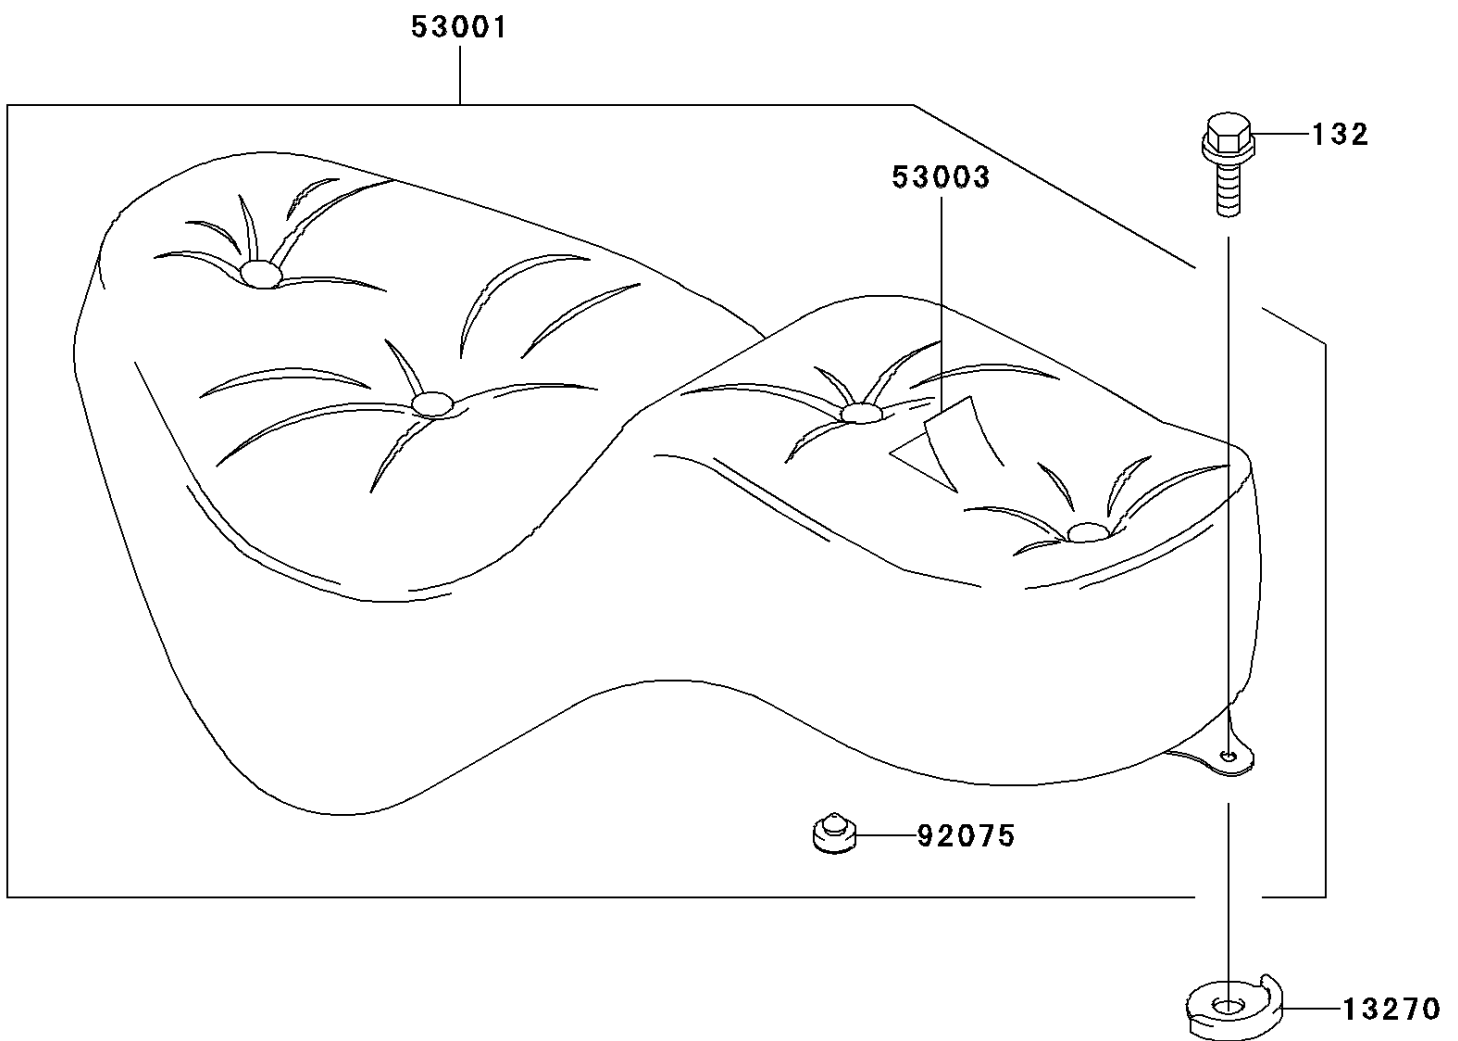

2004 Vulcan 800

PARTS DIAGRAM

Seat

F2510

2004 Vulcan 800

PARTS LIST

Seat

ITEM NAME	PART NUMBER	QUANTITY
BOLT-FLANGED-SMALL,6X14 (Ref # 132)	132E0614	1
PLATE,RR SEAT,FR (Ref # 13270)	13270-1484	1
SEAT-ASSY,DUAL,W/BAND,BLACK (Ref # 53001)	53001-1778-MA	1
LEATHER,SEAT,BLACK (Ref # 53003)	53003-1333-MA	1
DAMPER (Ref # 92075)	92075-1927	4