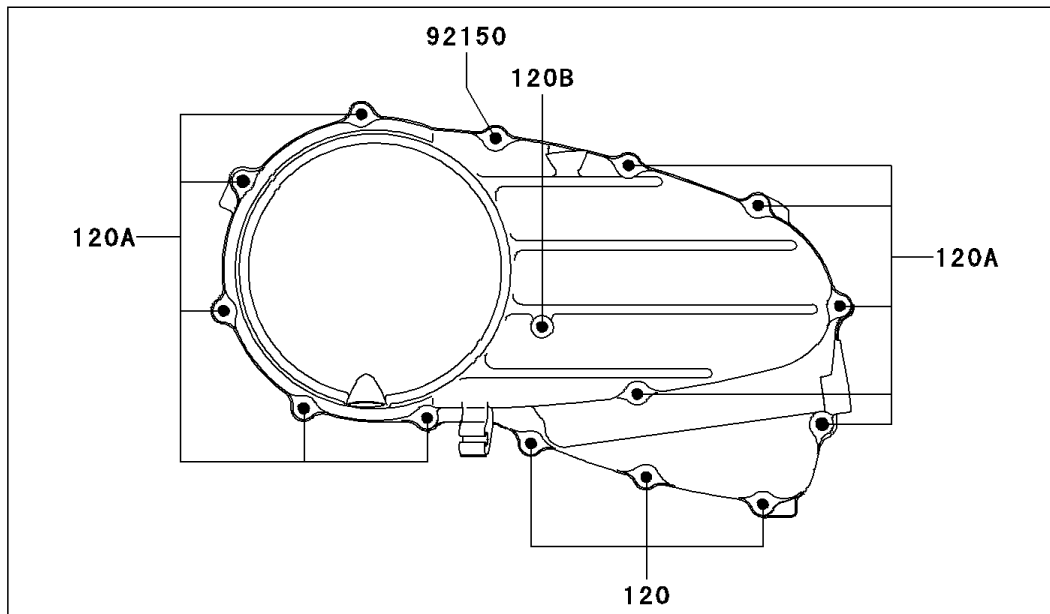

2004 Vulcan 800

PARTS DIAGRAM

Right Engine Cover(s)

E1436

2004 Vulcan 800

PARTS LIST

Right Engine Cover(s)

ITEM NAME	PART NUMBER	QUANTITY
BOLT-SOCKET (Ref # 120)	120R0630	3
BOLT-SOCKET (Ref # 120A)	120R0650	10
BOLT-SOCKET (Ref # 120B)	120R0665	1
GASKET,CLUTCH COVER (Ref # 11060)	11060-1926	1
COVER-CLUTCH (Ref # 14032)	14032-1403	1
CLAMP,L=60 (Ref # 92037)	92037-1069	1
PIN,6.2X8X14 (Ref # 92043)	92043-1263	2
BEARING-NEEDLE,HK1210 (Ref # 92046)	92046-1010	2
SEAL-OIL,TB12205.5 (Ref # 92049)	92049-1271	1
BOLT,SOCKET,6X50 (Ref # 92150)	92150-1436	1