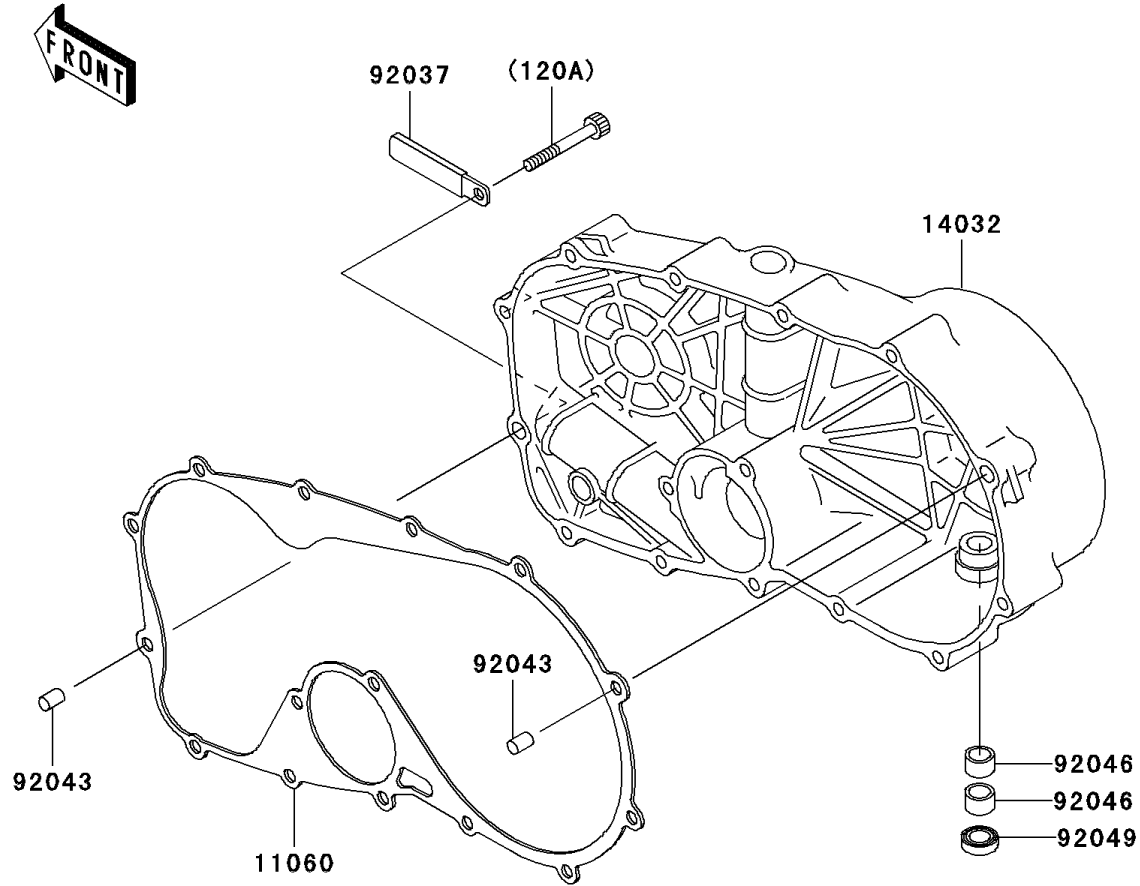

2004 Vulcan 800

PARTS DIAGRAM

Right Engine Cover(s)

E1436

2004 Vulcan 800

PARTS LIST

Right Engine Cover(s)

ITEM NAME	PART NUMBER	QUANTITY
BOLT-SOCKET (Ref # 120)	120R0630	3
BOLT-SOCKET (Ref # 120A)	120R0650	10
BOLT-SOCKET (Ref # 120B)	120R0665	1
GASKET,CLUTCH COVER (Ref # 11060)	11060-1926	1
COVER-CLUTCH (Ref # 14032)	14032-1403	1
CLAMP,L=60 (Ref # 92037)	92037-1069	1
PIN,6.2X8X14 (Ref # 92043)	92043-1263	2
BEARING-NEEDLE,HK1210 (Ref # 92046)	92046-1010	2
SEAL-OIL,TB12205.5 (Ref # 92049)	92049-1271	1
BOLT,SOCKET,6X50 (Ref # 92150)	92150-1436	1