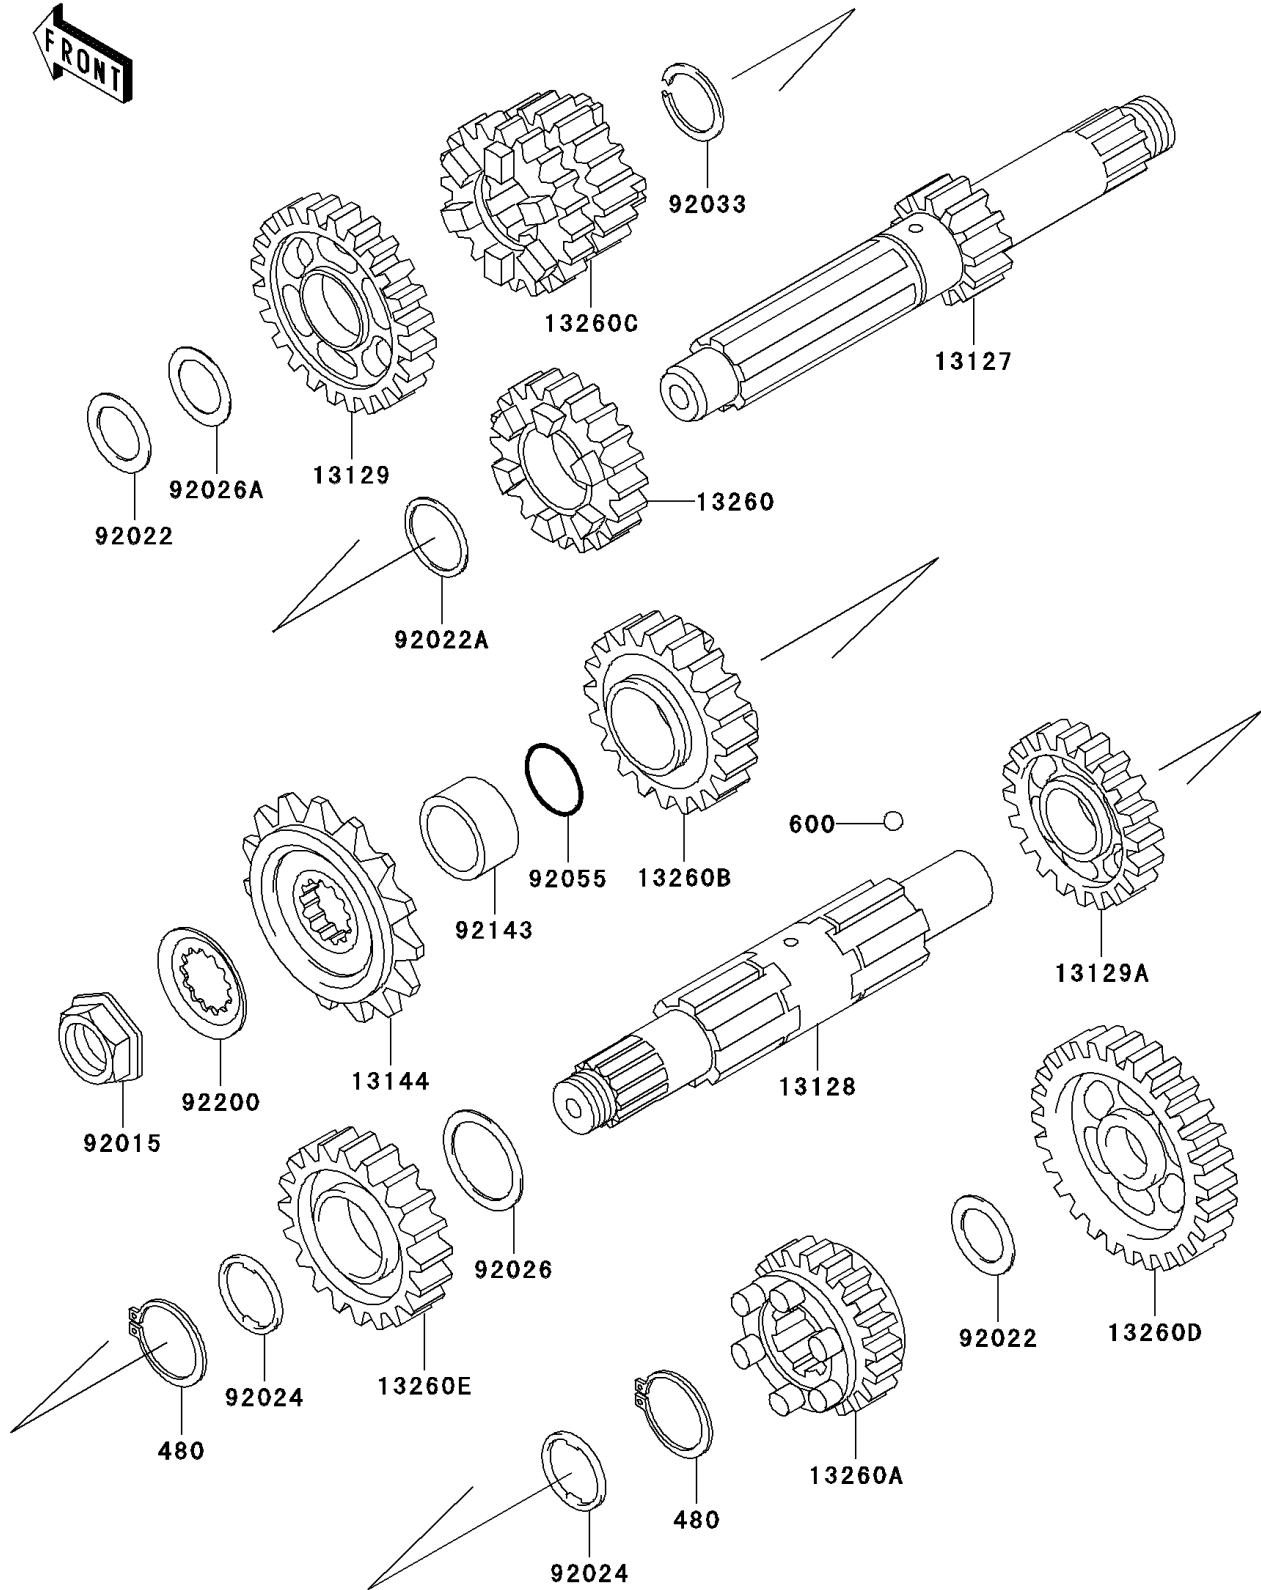

2005 Vulcan 800

PARTS DIAGRAM

Transmission

E1361

2005 Vulcan 800

PARTS LIST

Transmission

Kawasaki

Let the Good Times Roll®

ITEM NAME

PART NUMBER

QUANTITY
