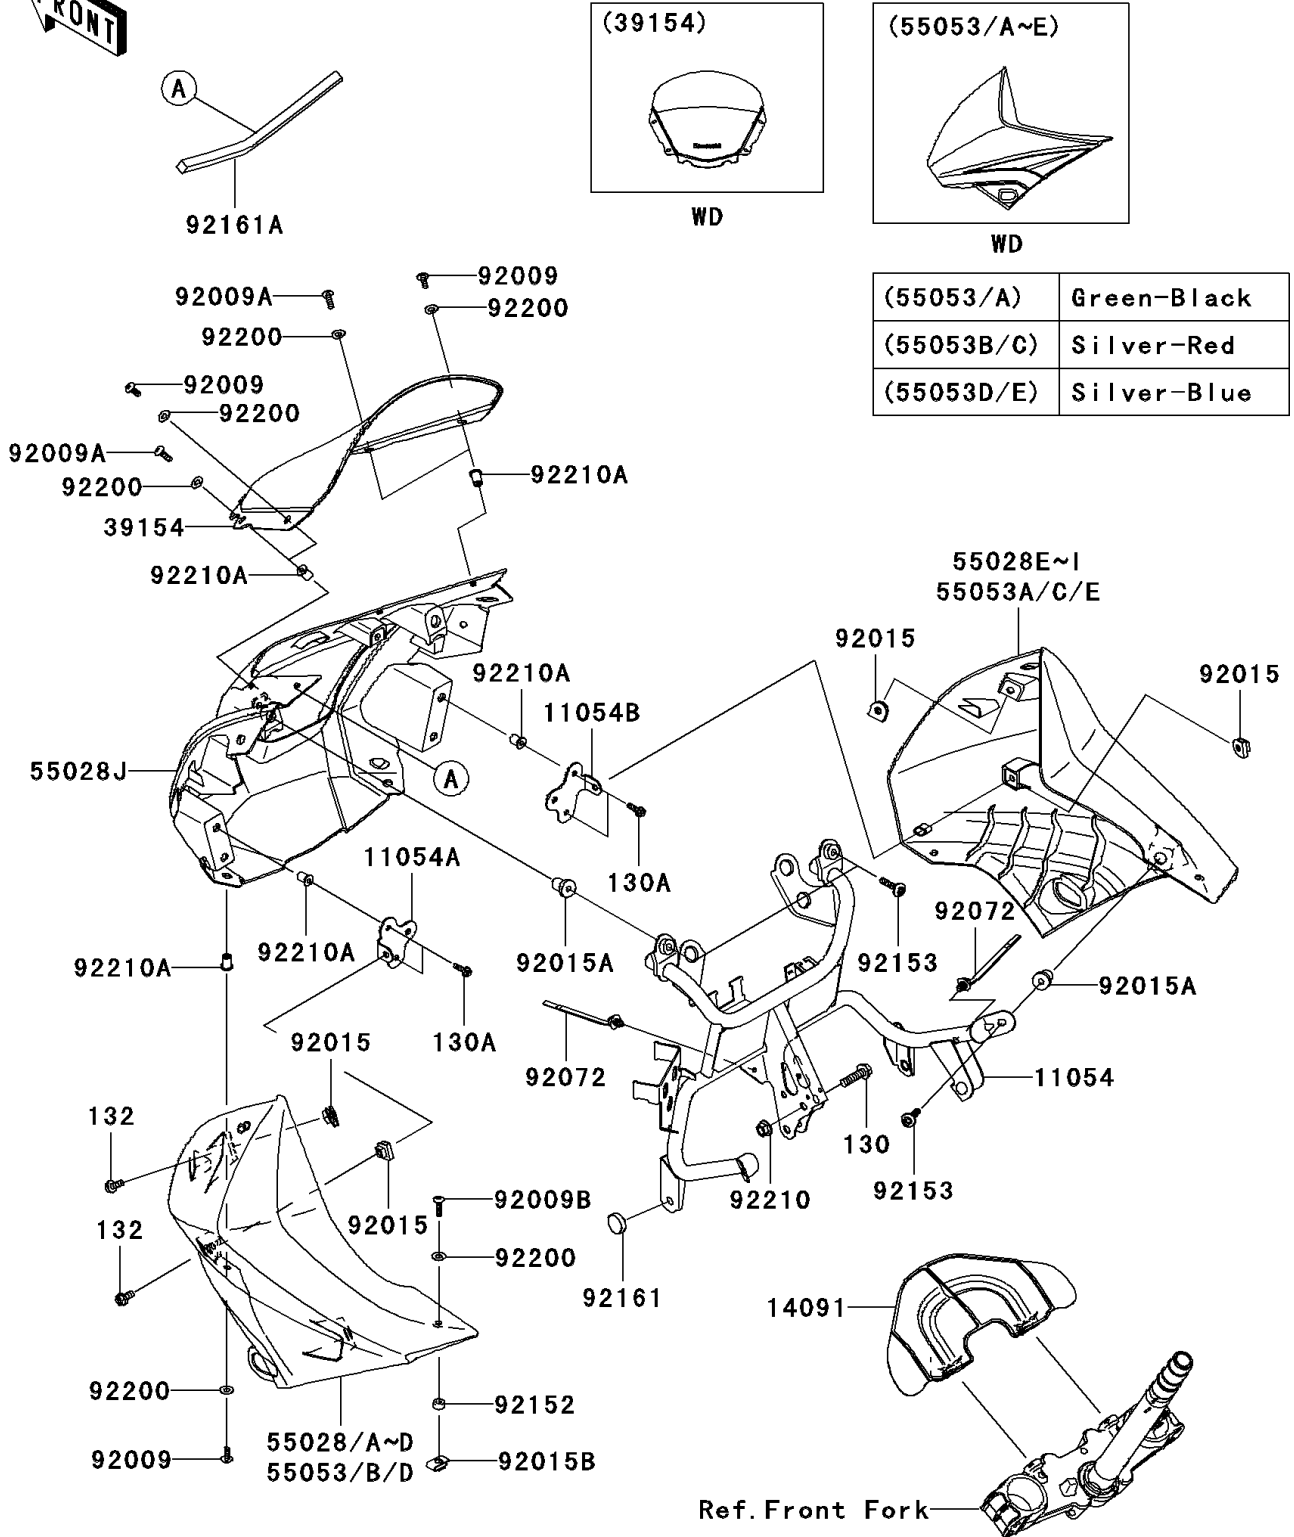

2010 KLR™ 650

PARTS DIAGRAM

Cowling

F2871

2010 KLR™ 650

PARTS LIST

Cowling

ITEM NAME

PART NUMBER

QUANTITY
