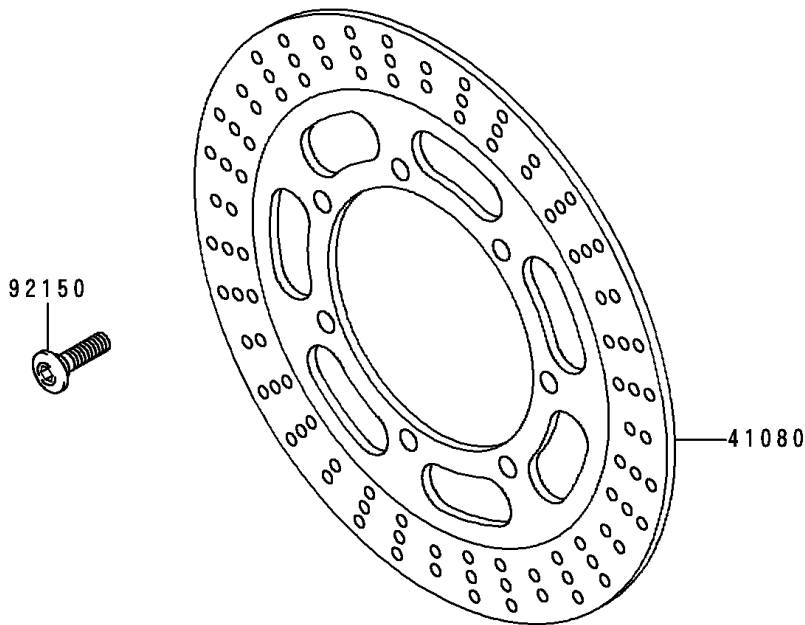

1996 Vulcan 800

PARTS DIAGRAM

Front Brake

F2292

1996 Vulcan 800

PARTS LIST

Front Brake

ITEM NAME

PART NUMBER

QUANTITY
