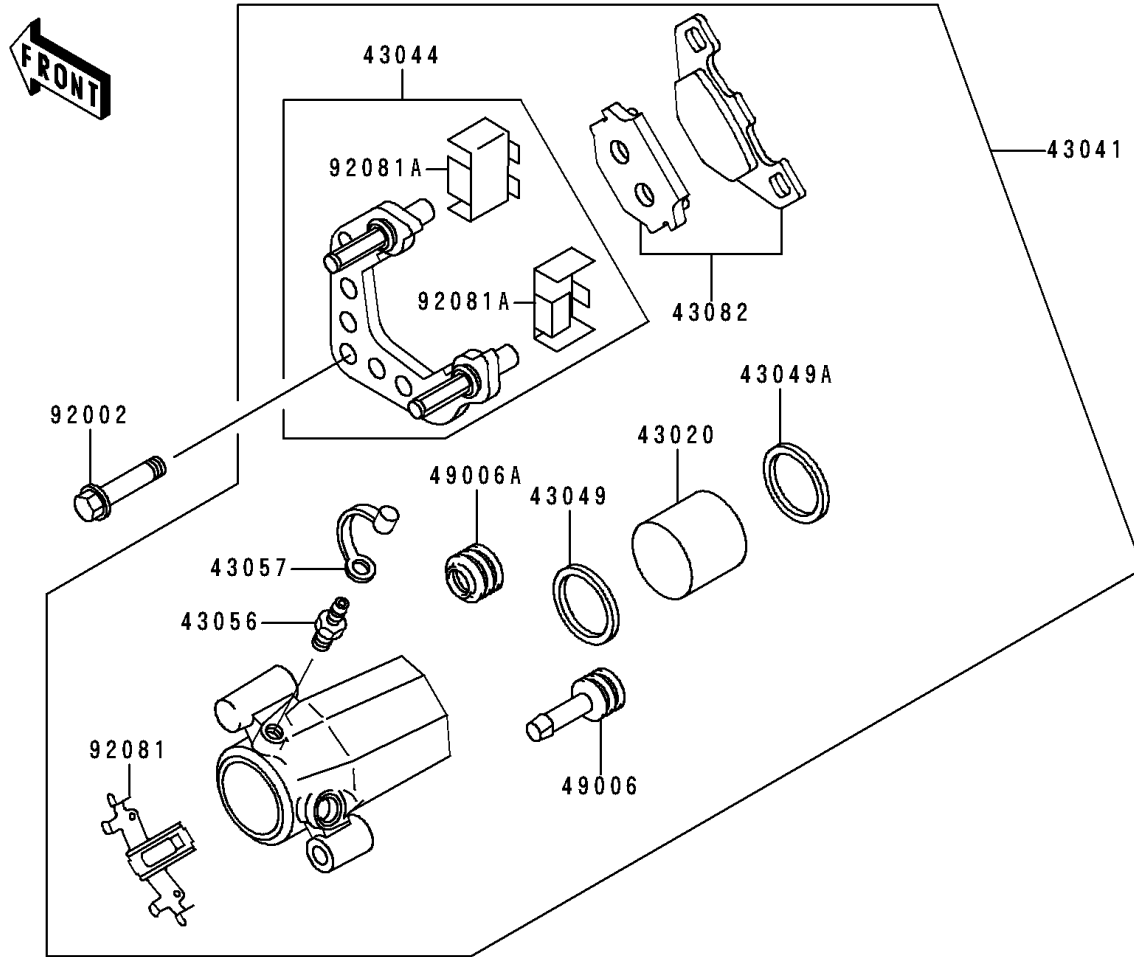

1996 Vulcan 800

PARTS DIAGRAM

Front Brake

F2292

1996 Vulcan 800

PARTS LIST

Front Brake

ITEM NAME

PART NUMBER

QUANTITY
