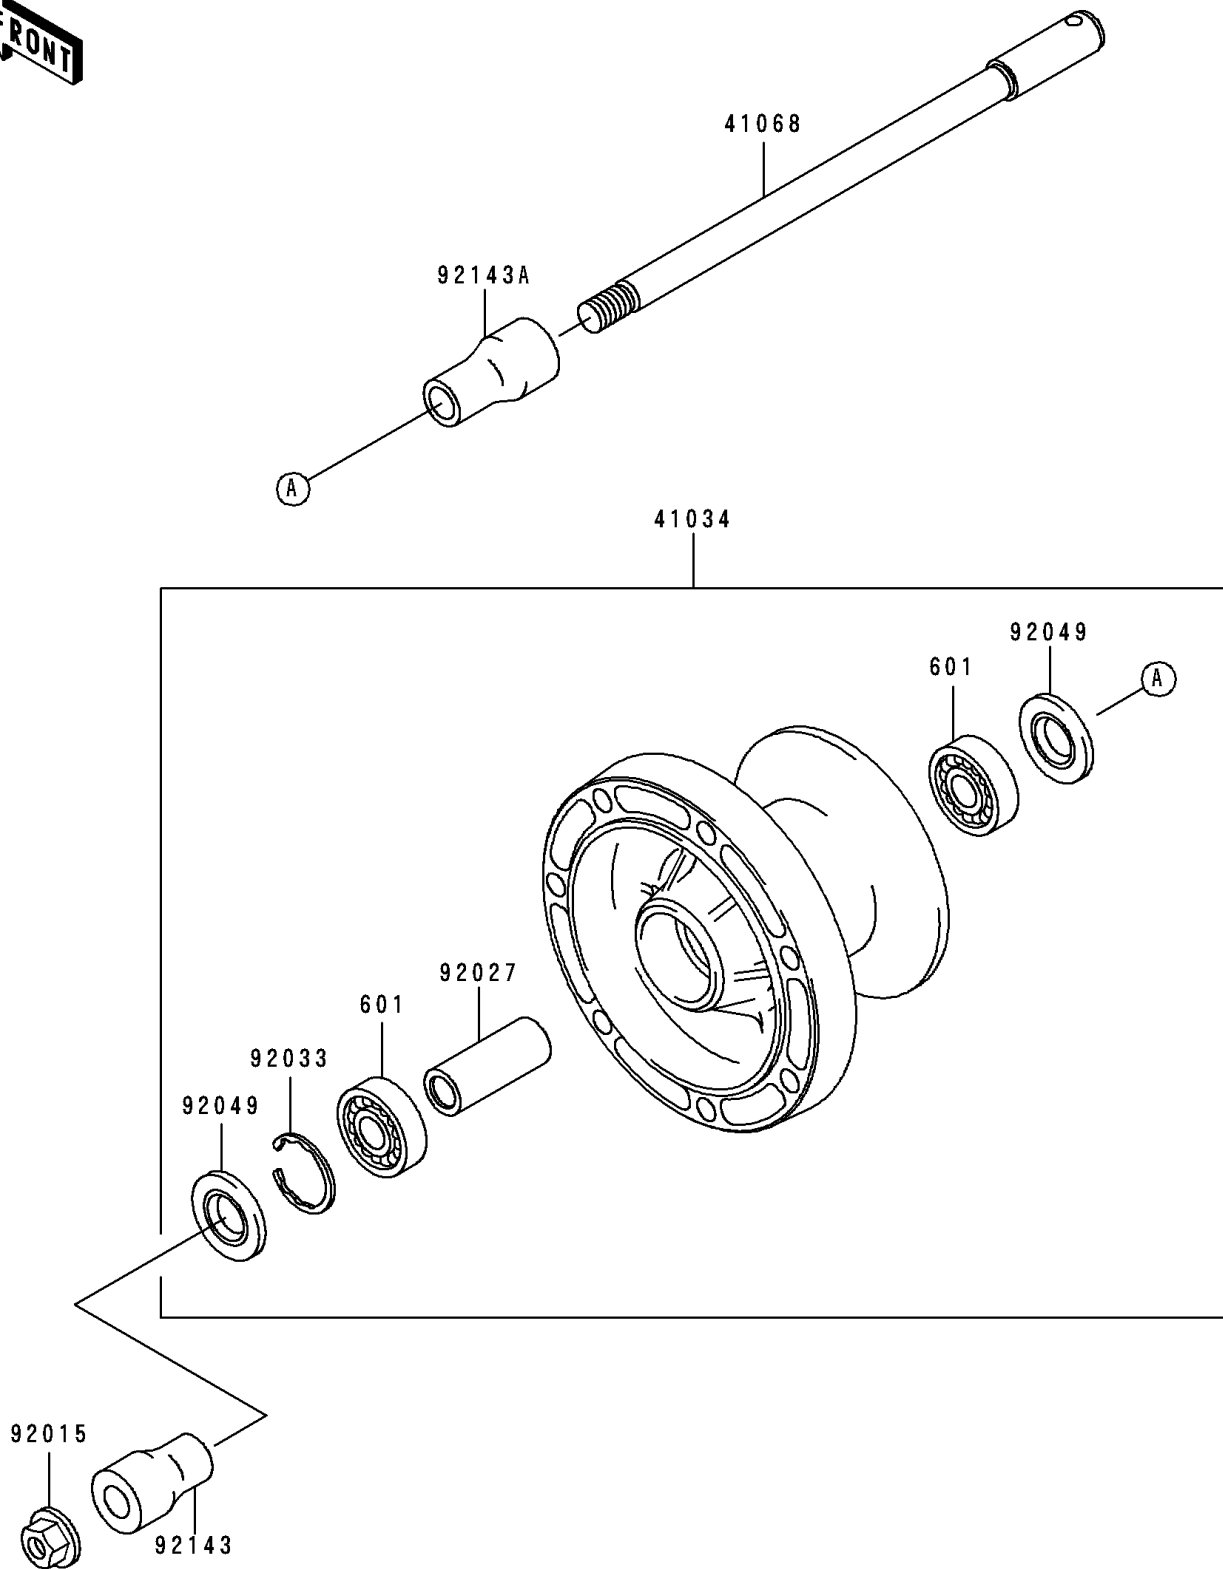

1995 Vulcan 800

PARTS DIAGRAM

Front Wheel

F2230

1995 Vulcan 800

PARTS LIST

Front Wheel

ITEM NAME

PART NUMBER

QUANTITY
